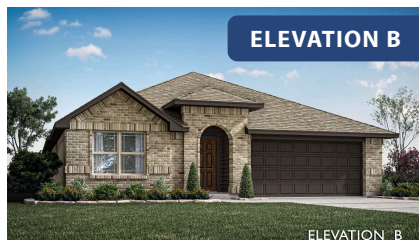

Redbud

HOMES FROM
\$324,990

ELEMENTS SERIES

STAR RANCH ELEMENTS

1012 BRENHAM DRIVE, GODLEY, TX 76044

2,132
SQUARE FEET

4
BEDROOMS

2.0
BATHROOMS

2
CAR GARAGE

ELEVATION C

ELEVATION A

ELEVATION A

ELEVATION B

ELEVATION B

ELEVATION BS

ELEVATION BS

Redbud

STAR RANCH ELEMENTS

1012 BRENHAM DRIVE, GODLEY, TX 76044

Redbud

This brochure is for general informational purposes and is to be used as a guide only. Changes may be made during the development process and floorplans, dimensions, fixtures, fittings, finishes and specifications are subject to change without notice. Window placement, balcony configuration, wardrobe sizes and living areas may vary slightly within each plan type. EQUAL HOUSING OPPORTUNITY