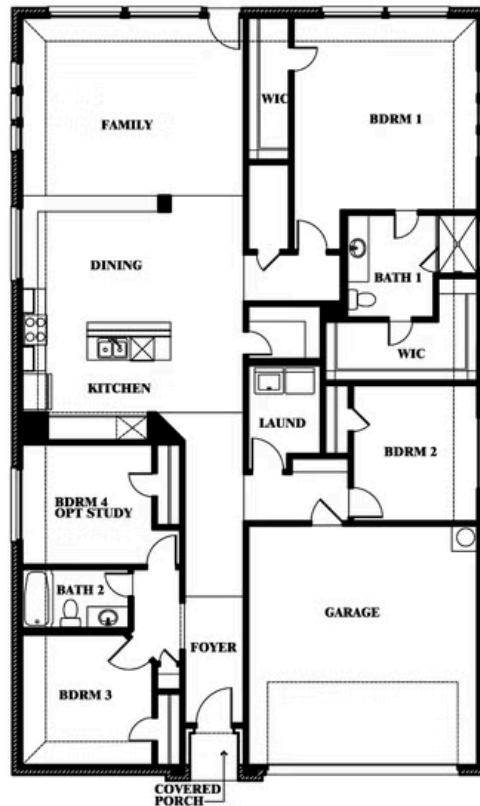

Redbud

HOMES FROM
\$324,990

ELEMENTS SERIES

STAR RANCH ELEMENTS

1012 BRENHAM DRIVE, GODLEY, TX 76044

2,132
SQUARE FEET

4
BEDROOMS

2.0
BATHROOMS

2
CAR GARAGE

ELEVATION C

ELEVATION A

ELEVATION A

ELEVATION B

ELEVATION B

ELEVATION BS

ELEVATION BS

Redbud

STAR RANCH ELEMENTS

1012 BRENHAM DRIVE, GODLEY, TX 76044

Redbud

This brochure is for general informational purposes and is to be used as a guide only. Changes may be made during the development process and floorplans, dimensions, fixtures, fittings, finishes and specifications are subject to change without notice. Window placement, balcony configuration, wardrobe sizes and living areas may vary slightly within each plan type. EQUAL HOUSING OPPORTUNITY