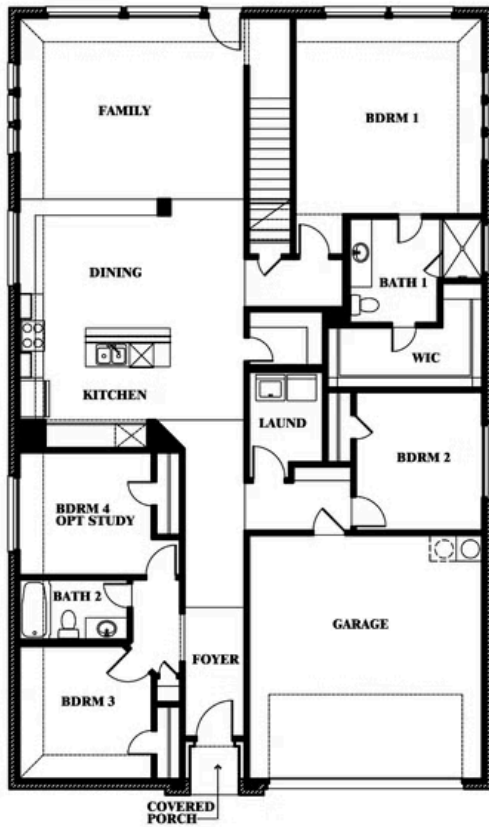

Redbud II

STAR RANCH ELEMENTS

1012 BRENHAM DRIVE, GODLEY, TX 76044

Redbud II

This brochure is for general informational purposes and is to be used as a guide only. Changes may be made during the development process and floorplans, dimensions, fixtures, fittings, finishes and specifications are subject to change without notice. Window placement, balcony configuration, wardrobe sizes and living areas may vary slightly within each plan type. EQUAL HOUSING OPPORTUNITY