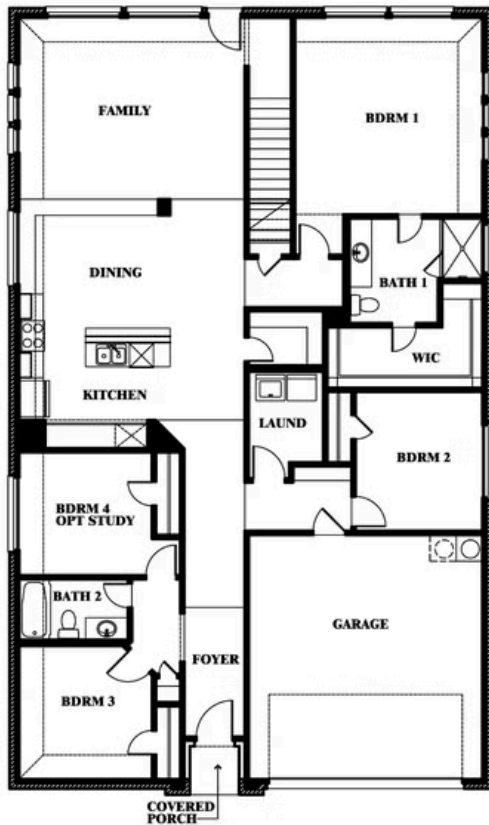

Redbud II

HOMES FROM
\$363,990

ELEMENTS SERIES

STAR RANCH ELEMENTS

1012 BRENHAM DRIVE, GODLEY, TX 76044

2,681
SQUARE FEET

5
BEDROOMS

3.0
BATHROOMS

2
CAR GARAGE

ELEVATION A

ELEVATION B

ELEVATION B

ELEVATION BS

ELEVATION BS

ELEVATION C

ELEVATION C

Redbud II

STAR RANCH ELEMENTS

1012 BRENHAM DRIVE, GODLEY, TX 76044

Redbud II

This brochure is for general informational purposes and is to be used as a guide only. Changes may be made during the development process and floorplans, dimensions, fixtures, fittings, finishes and specifications are subject to change without notice. Window placement, balcony configuration, wardrobe sizes and living areas may vary slightly within each plan type. EQUAL HOUSING OPPORTUNITY