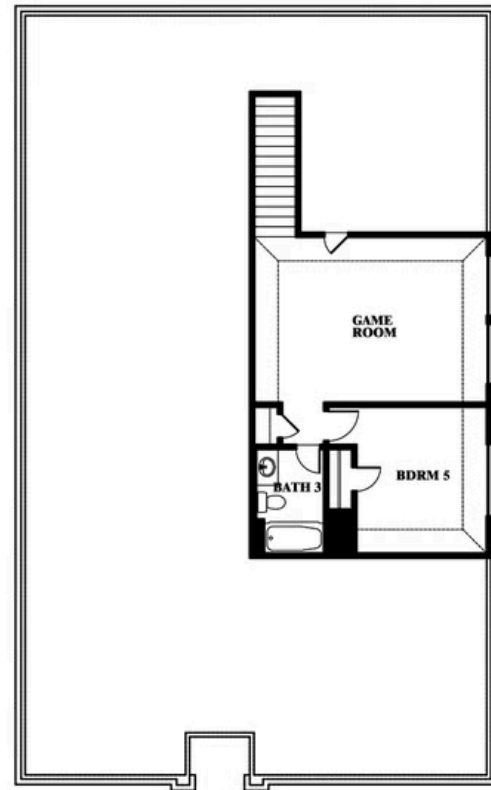

Redbud II

STAR RANCH ELEMENTS

1012 BRENHAM DRIVE, GODLEY, TX 76044

Redbud II

This brochure is for general informational purposes and is to be used as a guide only. Changes may be made during the development process and floorplans, dimensions, fixtures, fittings, finishes and specifications are subject to change without notice. Window placement, balcony configuration, wardrobe sizes and living areas may vary slightly within each plan type. EQUAL HOUSING OPPORTUNITY