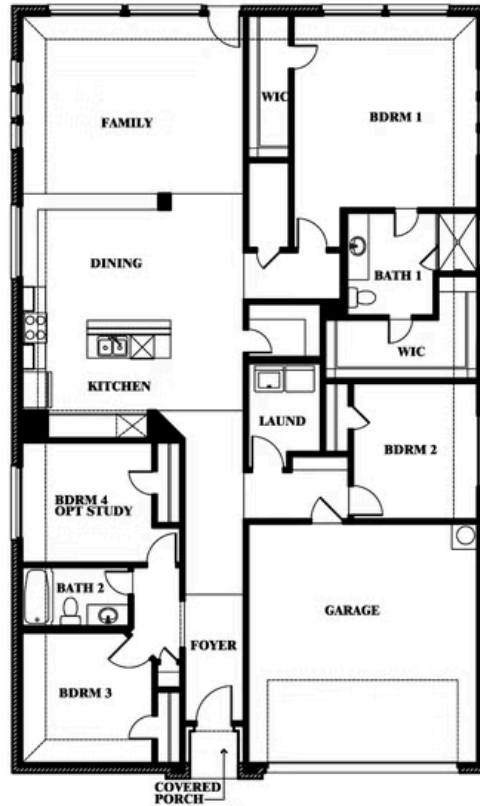

Redbud

HOMES FROM
\$324,990

ELEMENTS SERIES

STAR RANCH ELEMENTS

1012 BRENHAM DRIVE, GODLEY, TX 76044

2,132
SQUARE FEET

4
BEDROOMS

2.0
BATHROOMS

2
CAR GARAGE

ELEVATION C

ELEVATION A

ELEVATION A

ELEVATION B

ELEVATION B

ELEVATION BS

ELEVATION BS

Redbud

STAR RANCH ELEMENTS

1012 BRENHAM DRIVE, GODLEY, TX 76044

Redbud

This brochure is for general informational purposes and is to be used as a guide only. Changes may be made during the development process and floorplans, dimensions, fixtures, fittings, finishes and specifications are subject to change without notice. Window placement, balcony configuration, wardrobe sizes and living areas may vary slightly within each plan type. EQUAL HOUSING OPPORTUNITY