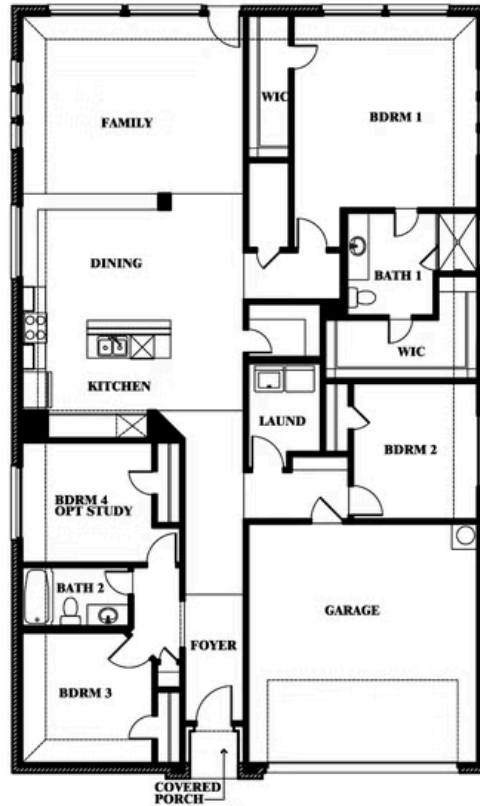

Redbud

HOMES FROM
\$324,990

ELEMENTS SERIES

STAR RANCH ELEMENTS

1012 BRENHAM DRIVE, GODLEY, TX 76044

2,132
SQUARE FEET

4
BEDROOMS

2.0
BATHROOMS

2
CAR GARAGE

Redbud

STAR RANCH ELEMENTS

1012 BRENHAM DRIVE, GODLEY, TX 76044

Redbud

This brochure is for general informational purposes and is to be used as a guide only. Changes may be made during the development process and floorplans, dimensions, fixtures, fittings, finishes and specifications are subject to change without notice. Window placement, balcony configuration, wardrobe sizes and living areas may vary slightly within each plan type. EQUAL HOUSING OPPORTUNITY