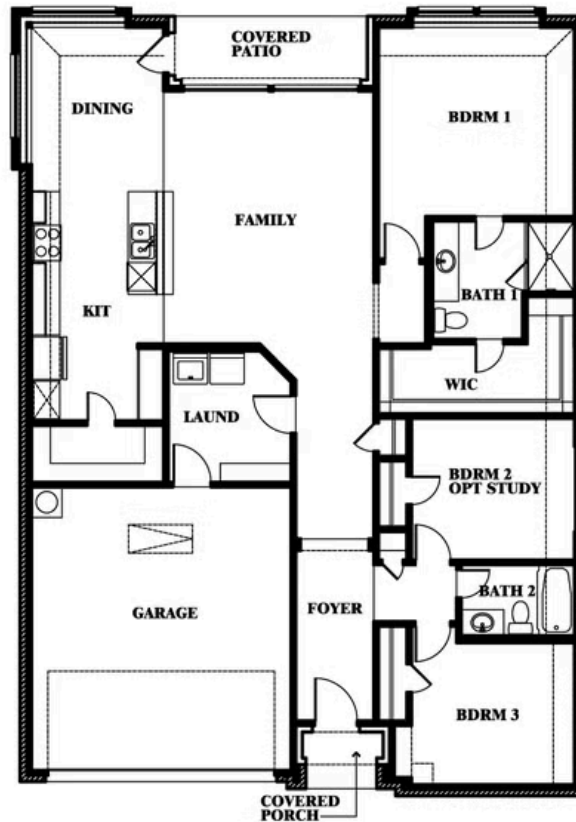

Camellia

HOMES FROM
\$304,990

ELEMENTS SERIES

STAR RANCH

1012 BRENHAM DRIVE, GODLEY, TX 76044

1,672
SQUARE FEET

3
BEDROOMS

2.0
BATHROOMS

2
CAR GARAGE

ELEVATION C

ELEVATION A

ELEVATION A

ELEVATION B

ELEVATION B

ELEVATION BS

ELEVATION BS

Camellia

STAR RANCH

1012 BRENHAM DRIVE, GODLEY, TX 76044

Camellia

This brochure is for general informational purposes and is to be used as a guide only. Changes may be made during the development process and floorplans, dimensions, fixtures, fittings, finishes and specifications are subject to change without notice. Window placement, balcony configuration, wardrobe sizes and living areas may vary slightly within each plan type. EQUAL HOUSING OPPORTUNITY