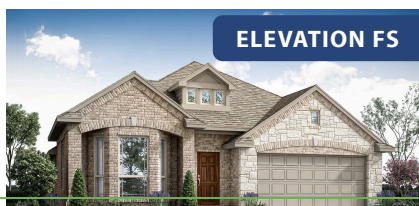

Cypress

CLASSIC SERIES

HOMES FROM
\$343,990

STAR RANCH

1012 BRENHAM DRIVE, GODLEY, TX 76044

2,038
SQUARE FEET

4
BEDROOMS

2.0
BATHROOMS

2
CAR GARAGE

Document generated on 11/21/2024. **ELEVATION FS** square footage, features, amenities and materials are subject to change at any time without notice and vary among communities. Listed prices are for informational purposes only, are not binding, and do not create any contractual obligation(s). The price of any home is dependent on numerous factors, all of which are unique to a specific home, and is not guaranteed until specified in a binding contract. Pricing of elevations and additional optional beds/baths varies per plan. Some plans require a premium homesite. Renderings of homes are artist concepts and may not reflect exact colors and materials. Verify current tax rates & jurisdictions with the appropriate taxing authority.

Cypress

STAR RANCH

1012 BRENHAM DRIVE, GODLEY, TX 76044

Cypress

This brochure is for general informational purposes and is to be used as a guide only. Changes may be made during the development process and floorplans, dimensions, fixtures, fittings, finishes and specifications are subject to change without notice. Window placement, balcony configuration, wardrobe sizes and living areas may vary slightly within each plan type. EQUAL HOUSING OPPORTUNITY