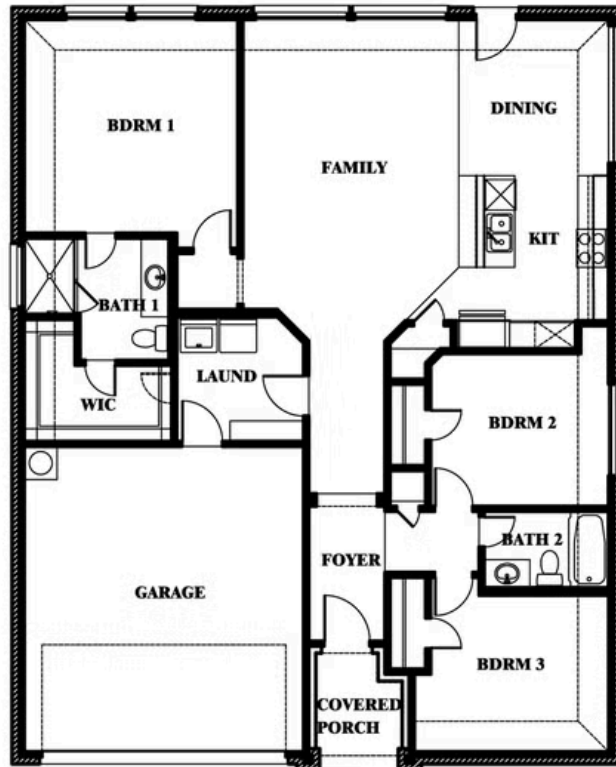

ELEVATION BS

ELEVATION BS

Laurel

STAR RANCH

1012 BRENHAM DRIVE, GODLEY, TX 76044

Laurel

This brochure is for general informational purposes and is to be used as a guide only. Changes may be made during the development process and floorplans, dimensions, fixtures, fittings, finishes and specifications are subject to change without notice. Window placement, balcony configuration, wardrobe sizes and living areas may vary slightly within each plan type. EQUAL HOUSING OPPORTUNITY