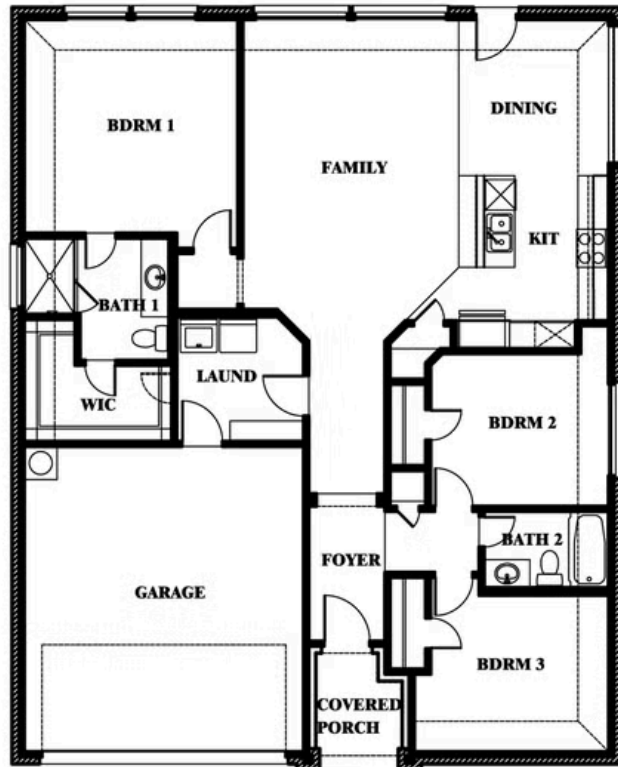

Laurel

ELEMENTS SERIES

HOMES FROM
\$294,990

STAR RANCH

1012 BRENHAM DRIVE, GODLEY, TX 76044

1,531
SQUARE FEET

3
BEDROOMS

2.0
BATHROOMS

2
CAR GARAGE

ELEVATION B

ELEVATION A

ELEVATION A

ELEVATION BS

ELEVATION BS

ELEVATION C

ELEVATION C

Laurel

STAR RANCH

1012 BRENHAM DRIVE, GODLEY, TX 76044

Laurel

This brochure is for general informational purposes and is to be used as a guide only. Changes may be made during the development process and floorplans, dimensions, fixtures, fittings, finishes and specifications are subject to change without notice. Window placement, balcony configuration, wardrobe sizes and living areas may vary slightly within each plan type. EQUAL HOUSING OPPORTUNITY