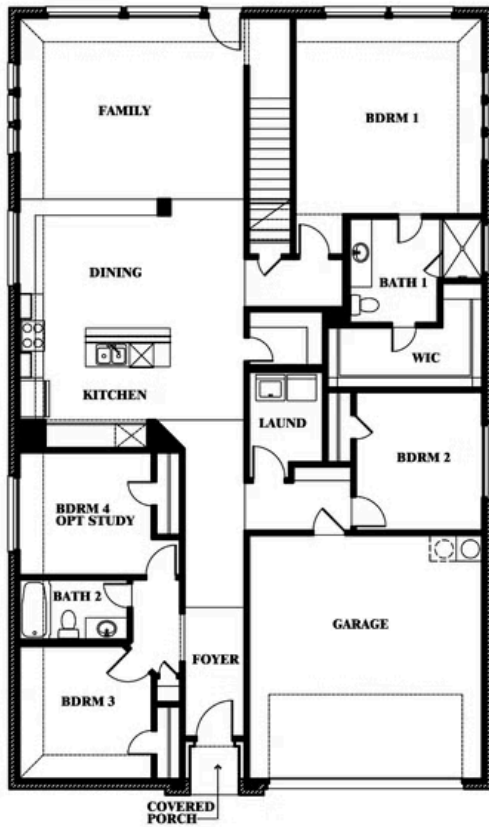

Redbud II

STAR RANCH

1012 BRENHAM DRIVE, GODLEY, TX 76044

Redbud II

This brochure is for general informational purposes and is to be used as a guide only. Changes may be made during the development process and floorplans, dimensions, fixtures, fittings, finishes and specifications are subject to change without notice. Window placement, balcony configuration, wardrobe sizes and living areas may vary slightly within each plan type. EQUAL HOUSING OPPORTUNITY