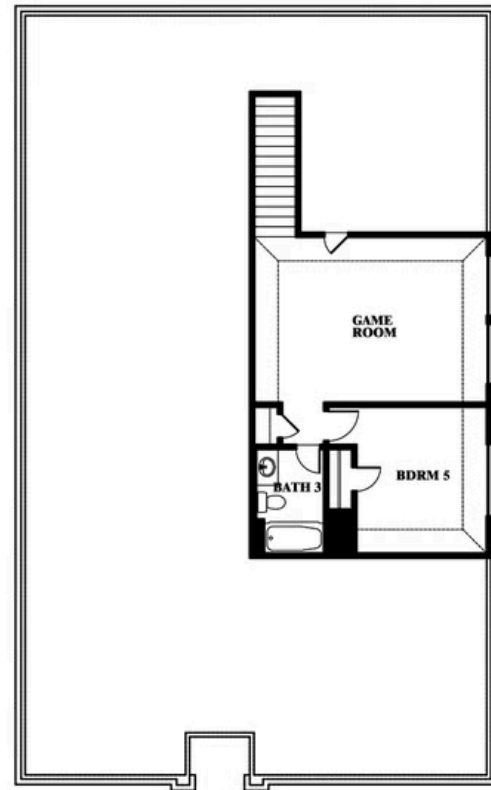

Redbud II

STAR RANCH

1012 BRENHAM DRIVE, GODLEY, TX 76044

Redbud II

This brochure is for general informational purposes and is to be used as a guide only. Changes may be made during the development process and floorplans, dimensions, fixtures, fittings, finishes and specifications are subject to change without notice. Window placement, balcony configuration, wardrobe sizes and living areas may vary slightly within each plan type. EQUAL HOUSING OPPORTUNITY