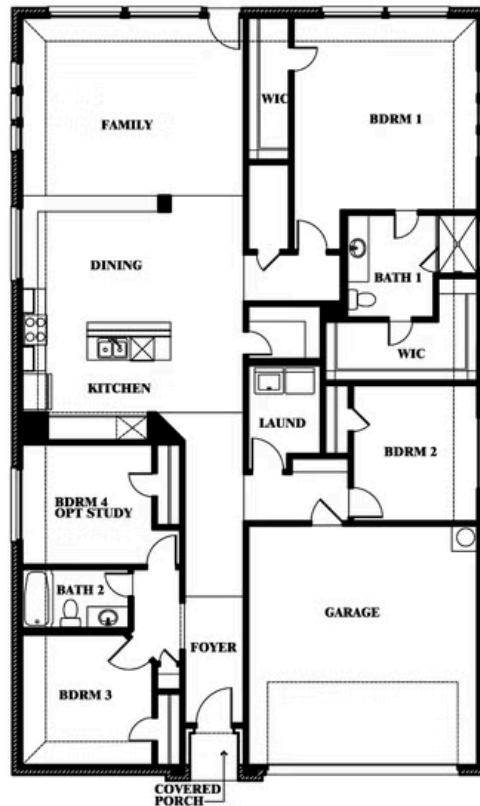

Redbud

HOMES FROM
\$324,990

ELEMENTS SERIES

STAR RANCH

1012 BRENHAM DRIVE, GODLEY, TX 76044

2,132
SQUARE FEET

4
BEDROOMS

2.0
BATHROOMS

2
CAR GARAGE

ELEVATION C

ELEVATION A

ELEVATION A

ELEVATION B

ELEVATION B

ELEVATION BS

ELEVATION BS

Redbud

STAR RANCH

1012 BRENHAM DRIVE, GODLEY, TX 76044

Redbud

This brochure is for general informational purposes and is to be used as a guide only. Changes may be made during the development process and floorplans, dimensions, fixtures, fittings, finishes and specifications are subject to change without notice. Window placement, balcony configuration, wardrobe sizes and living areas may vary slightly within each plan type. EQUAL HOUSING OPPORTUNITY