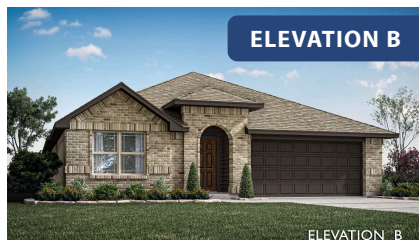

# Redbud

HOMES FROM  
**\$324,990**

ELEMENTS SERIES

## STAR RANCH

1012 BRENHAM DRIVE, GODLEY, TX 76044

**2,132**  
SQUARE FEET

**4**  
BEDROOMS

**2.0**  
BATHROOMS

**2**  
CAR GARAGE

**ELEVATION C**

**ELEVATION A**

ELEVATION A

**ELEVATION B**

ELEVATION B

**ELEVATION BS**

ELEVATION BS

## STAR RANCH

1012 BRENHAM DRIVE, GODLEY, TX 76044

Redbud

This brochure is for general informational purposes and is to be used as a guide only. Changes may be made during the development process and floorplans, dimensions, fixtures, fittings, finishes and specifications are subject to change without notice. Window placement, balcony configuration, wardrobe sizes and living areas may vary slightly within each plan type. EQUAL HOUSING OPPORTUNITY