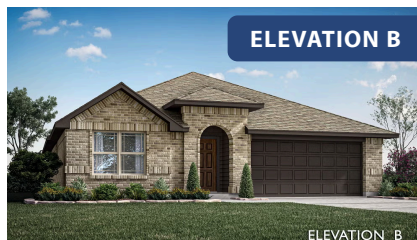

Redbud

HOMES FROM
\$324,990

ELEMENTS SERIES

STAR RANCH

1012 BRENHAM DRIVE, GODLEY, TX 76044

2,132
SQUARE FEET

4
BEDROOMS

2.0
BATHROOMS

2
CAR GARAGE

ELEVATION C

ELEVATION A

ELEVATION A

ELEVATION B

ELEVATION B

ELEVATION BS

ELEVATION BS

Redbud

STAR RANCH

1012 BRENHAM DRIVE, GODLEY, TX 76044

Redbud

This brochure is for general informational purposes and is to be used as a guide only. Changes may be made during the development process and floorplans, dimensions, fixtures, fittings, finishes and specifications are subject to change without notice. Window placement, balcony configuration, wardrobe sizes and living areas may vary slightly within each plan type. EQUAL HOUSING OPPORTUNITY