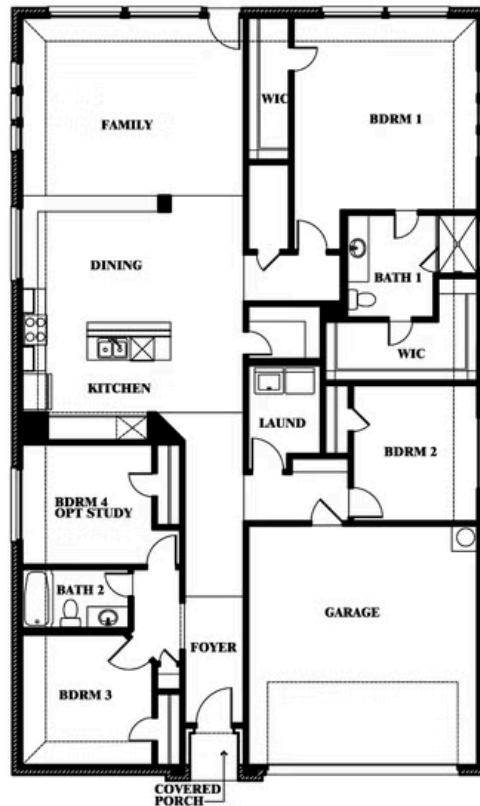

## STAR RANCH

1012 BRENHAM DRIVE, GODLEY, TX 76044

**2,132**  
SQUARE FEET

**4**  
BEDROOMS

**2.0**  
BATHROOMS

**2**  
CAR GARAGE

**ELEVATION C**

**ELEVATION A**

ELEVATION A

**ELEVATION B**

ELEVATION B

**ELEVATION BS**

ELEVATION BS

## STAR RANCH

1012 BRENHAM DRIVE, GODLEY, TX 76044

Redbud

This brochure is for general informational purposes and is to be used as a guide only. Changes may be made during the development process and floorplans, dimensions, fixtures, fittings, finishes and specifications are subject to change without notice. Window placement, balcony configuration, wardrobe sizes and living areas may vary slightly within each plan type. EQUAL HOUSING OPPORTUNITY