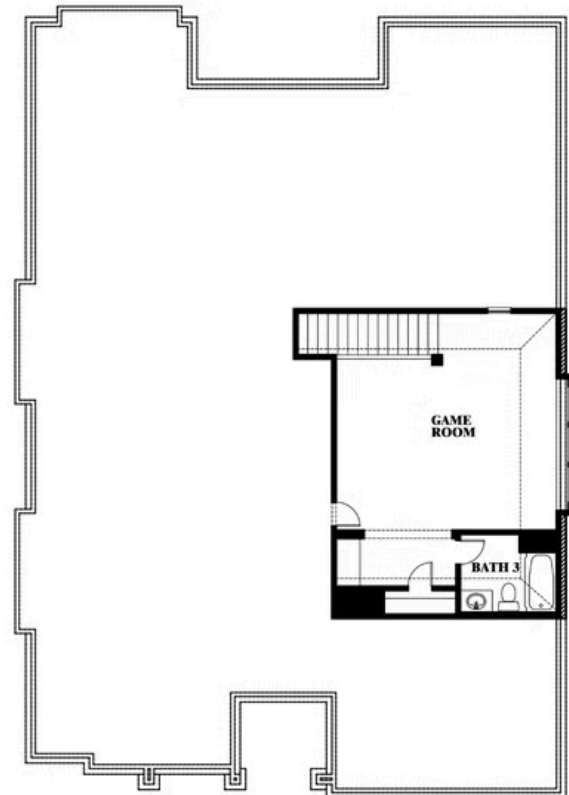

Carolina II Side Entry

HOMES FROM
\$532,990

CLASSIC SERIES

WILDCAT RIDGE PHASE 2 AND 4

9401 WILDCAT RIDGE, GODLEY, TX 76044

2,777
SQUARE FEET

3
BEDROOMS

3.0
BATHROOMS

2
CAR GARAGE

ELEVATION R

ELEVATION S

ELEVATION S

ELEVATION T

ELEVATION T

Carolina II Side Entry

WILDCAT RIDGE PHASE 2 AND 4
9401 WILDCAT RIDGE, GODLEY, TX 76044

Carolina II Side Entry

This brochure is for general informational purposes and is to be used as a guide only. Changes may be made during the development process and floorplans, dimensions, fixtures, fittings, finishes and specifications are subject to change without notice. Window placement, balcony configuration, wardrobe sizes and living areas may vary slightly within each plan type. EQUAL HOUSING OPPORTUNITY