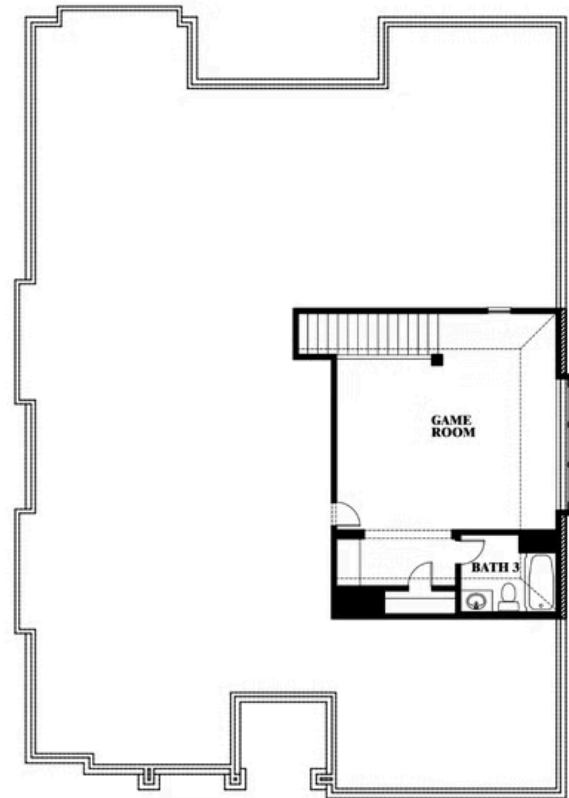

Carolina II Side Entry

HOMES FROM
\$532,990

CLASSIC SERIES

WILDCAT RIDGE PHASE 2 AND 4

9401 WILDCAT RIDGE, GODLEY, TX 76044

2,777
SQUARE FEET

3
BEDROOMS

3.0
BATHROOMS

2
CAR GARAGE

ELEVATION R

ELEVATION S

ELEVATION S

ELEVATION T

ELEVATION T

Carolina II Side Entry

WILDCAT RIDGE PHASE 2 AND 4
9401 WILDCAT RIDGE, GODLEY, TX 76044

Carolina II Side Entry

This brochure is for general informational purposes and is to be used as a guide only. Changes may be made during the development process and floorplans, dimensions, fixtures, fittings, finishes and specifications are subject to change without notice. Window placement, balcony configuration, wardrobe sizes and living areas may vary slightly within each plan type. EQUAL HOUSING OPPORTUNITY