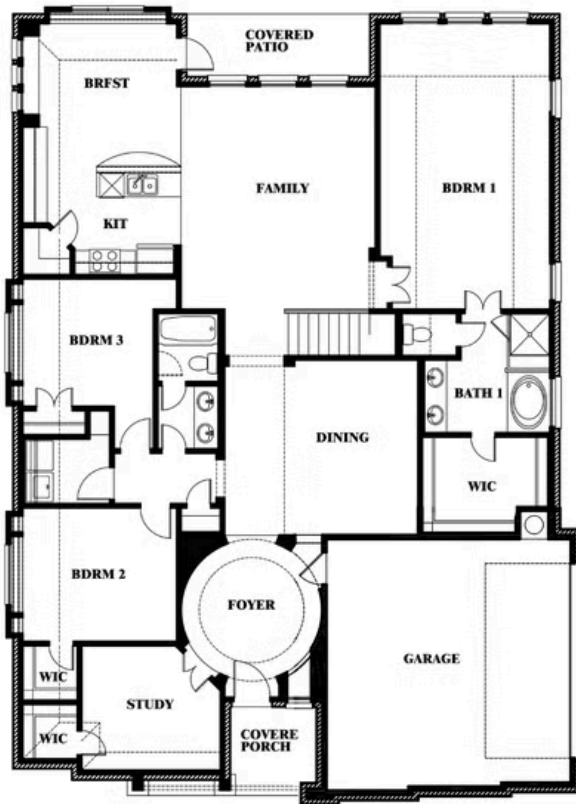

Carolina II Side Entry

HOMES FROM
\$532,990

CLASSIC SERIES

WILDCAT RIDGE PHASE 2 AND 4

9401 WILDCAT RIDGE, GODLEY, TX 76044

2,777
SQUARE FEET

3
BEDROOMS

3.0
BATHROOMS

2
CAR GARAGE

ELEVATION R

ELEVATION S

ELEVATION S

ELEVATION T

ELEVATION T

Carolina II Side Entry

WILDCAT RIDGE PHASE 2 AND 4
9401 WILDCAT RIDGE, GODLEY, TX 76044

Carolina II Side Entry

This brochure is for general informational purposes and is to be used as a guide only. Changes may be made during the development process and floorplans, dimensions, fixtures, fittings, finishes and specifications are subject to change without notice. Window placement, balcony configuration, wardrobe sizes and living areas may vary slightly within each plan type. EQUAL HOUSING OPPORTUNITY