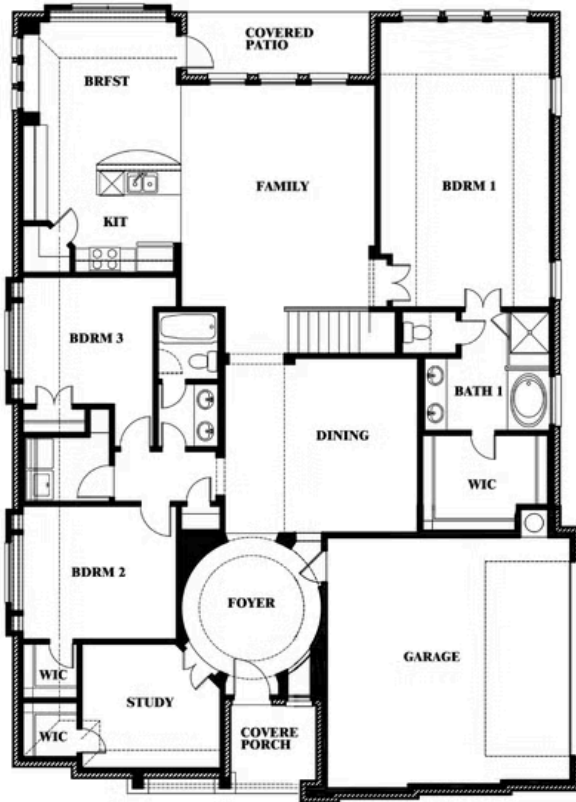

Carolina II Side Entry

HOMES FROM
\$532,990

CLASSIC SERIES

WILDCAT RIDGE PHASE 2 AND 4

9401 WILDCAT RIDGE, GODLEY, TX 76044

2,777
SQUARE FEET

3
BEDROOMS

3.0
BATHROOMS

2
CAR GARAGE

ELEVATION R

ELEVATION S

ELEVATION S

ELEVATION T

ELEVATION T

Carolina II Side Entry

WILDCAT RIDGE PHASE 2 AND 4
9401 WILDCAT RIDGE, GODLEY, TX 76044

Carolina II Side Entry

This brochure is for general informational purposes and is to be used as a guide only. Changes may be made during the development process and floorplans, dimensions, fixtures, fittings, finishes and specifications are subject to change without notice. Window placement, balcony configuration, wardrobe sizes and living areas may vary slightly within each plan type. EQUAL HOUSING OPPORTUNITY