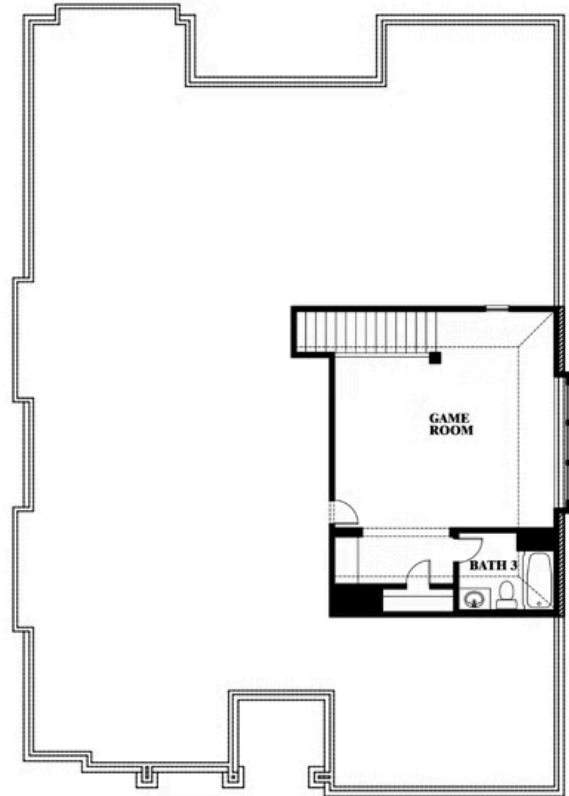

Carolina II Side Entry

HOMES FROM
\$532,990

CLASSIC SERIES

WILDCAT RIDGE PHASE 2 AND 4

9401 WILDCAT RIDGE, GODLEY, TX 76044

2,777
SQUARE FEET

3
BEDROOMS

3.0
BATHROOMS

2
CAR GARAGE

ELEVATION R

ELEVATION S

ELEVATION S

ELEVATION T

ELEVATION T

Carolina II Side Entry

WILDCAT RIDGE PHASE 2 AND 4
9401 WILDCAT RIDGE, GODLEY, TX 76044

Carolina II Side Entry

This brochure is for general informational purposes and is to be used as a guide only. Changes may be made during the development process and floorplans, dimensions, fixtures, fittings, finishes and specifications are subject to change without notice. Window placement, balcony configuration, wardrobe sizes and living areas may vary slightly within each plan type. EQUAL HOUSING OPPORTUNITY