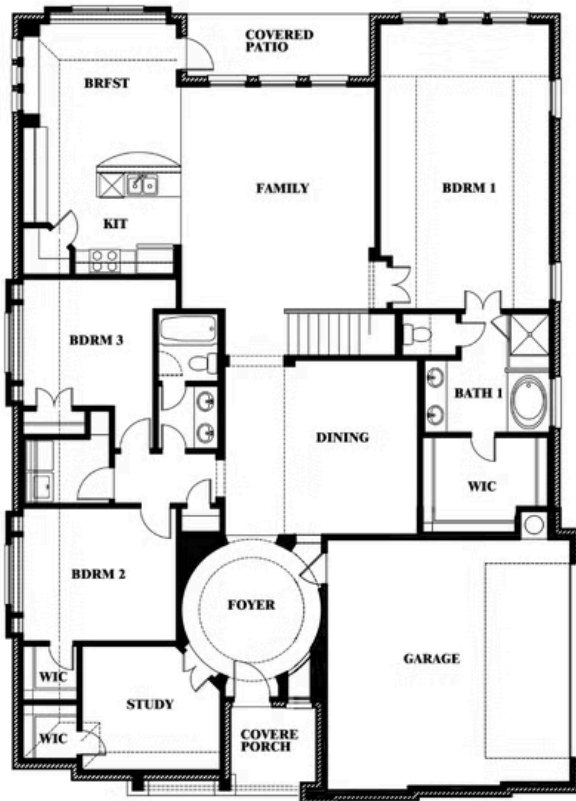

Carolina II Side Entry

HOMES FROM
\$532,990

CLASSIC SERIES

WILDCAT RIDGE PHASE 2 AND 4

9401 WILDCAT RIDGE, GODLEY, TX 76044

2,777
SQUARE FEET

3
BEDROOMS

3.0
BATHROOMS

2
CAR GARAGE

ELEVATION R

ELEVATION S

ELEVATION S

ELEVATION T

ELEVATION T

Carolina II Side Entry

WILDCAT RIDGE PHASE 2 AND 4
9401 WILDCAT RIDGE, GODLEY, TX 76044

Carolina II Side Entry

This brochure is for general informational purposes and is to be used as a guide only. Changes may be made during the development process and floorplans, dimensions, fixtures, fittings, finishes and specifications are subject to change without notice. Window placement, balcony configuration, wardrobe sizes and living areas may vary slightly within each plan type. EQUAL HOUSING OPPORTUNITY