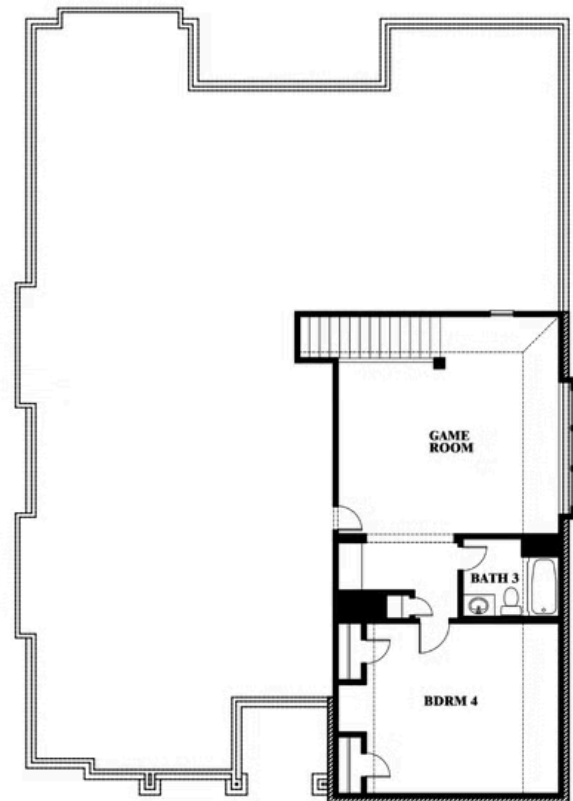

Carolina III Side Entry

HOMES FROM
\$545,990

CLASSIC SERIES

WILDCAT RIDGE PHASE 2 AND 4

9401 WILDCAT RIDGE, GODLEY, TX 76044

3,042
SQUARE FEET

4
BEDROOMS

3.0
BATHROOMS

2
CAR GARAGE

ELEVATION R

ELEVATION T

ELEVATION T

ELEVATION S

Carolina III Side Entry

WILDCAT RIDGE PHASE 2 AND 4
9401 WILDCAT RIDGE, GODLEY, TX 76044

Carolina III Side Entry

This brochure is for general informational purposes and is to be used as a guide only. Changes may be made during the development process and floorplans, dimensions, fixtures, fittings, finishes and specifications are subject to change without notice. Window placement, balcony configuration, wardrobe sizes and living areas may vary slightly within each plan type. EQUAL HOUSING OPPORTUNITY