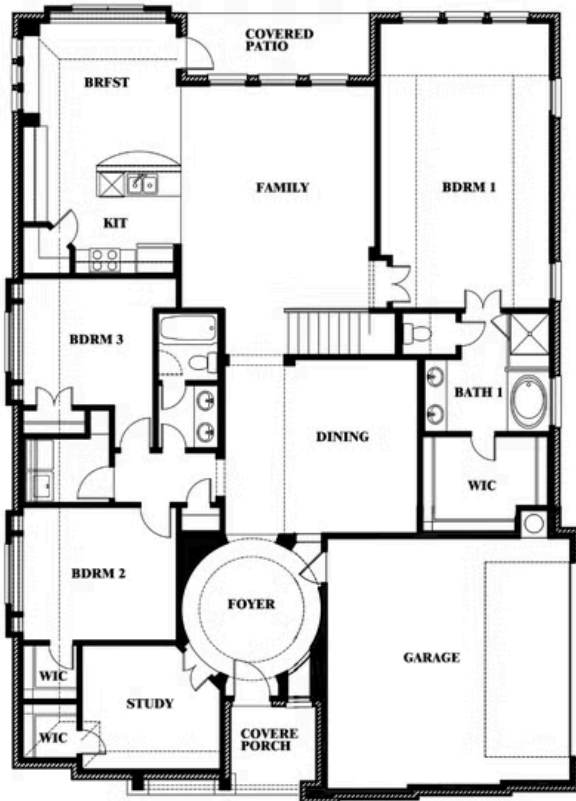

Carolina III Side Entry

WILDCAT RIDGE PHASE 2 AND 4
9401 WILDCAT RIDGE, GODLEY, TX 76044

Carolina III Side Entry

This brochure is for general informational purposes and is to be used as a guide only. Changes may be made during the development process and floorplans, dimensions, fixtures, fittings, finishes and specifications are subject to change without notice. Window placement, balcony configuration, wardrobe sizes and living areas may vary slightly within each plan type. EQUAL HOUSING OPPORTUNITY