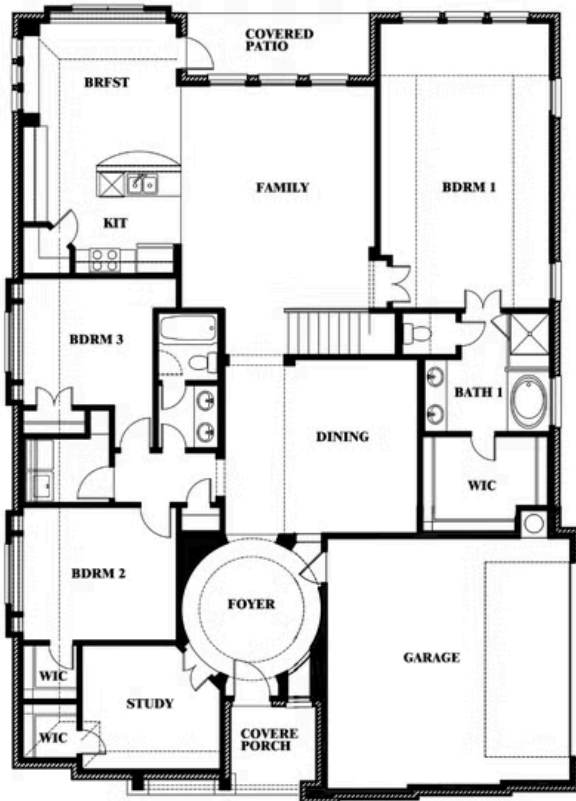

Carolina III Side Entry

HOMES FROM
\$545,990

CLASSIC SERIES

WILDCAT RIDGE PHASE 2 AND 4

9401 WILDCAT RIDGE, GODLEY, TX 76044

3,042
SQUARE FEET

4
BEDROOMS

3.0
BATHROOMS

2
CAR GARAGE

ELEVATION R

ELEVATION T

ELEVATION T

ELEVATION S

Carolina III Side Entry

WILDCAT RIDGE PHASE 2 AND 4
9401 WILDCAT RIDGE, GODLEY, TX 76044

Carolina III Side Entry

This brochure is for general informational purposes and is to be used as a guide only. Changes may be made during the development process and floorplans, dimensions, fixtures, fittings, finishes and specifications are subject to change without notice. Window placement, balcony configuration, wardrobe sizes and living areas may vary slightly within each plan type. EQUAL HOUSING OPPORTUNITY