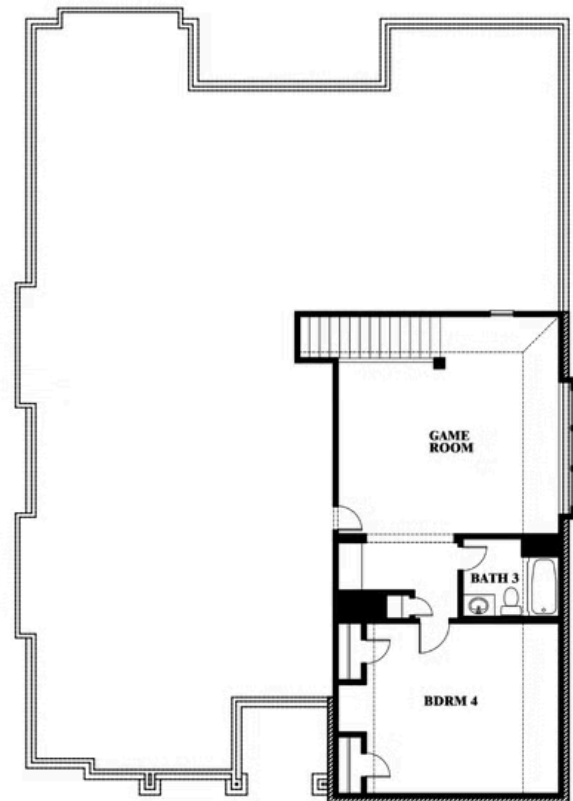

Carolina III Side Entry

WILDCAT RIDGE PHASE 2 AND 4
9401 WILDCAT RIDGE, GODLEY, TX 76044

Carolina III Side Entry

This brochure is for general informational purposes and is to be used as a guide only. Changes may be made during the development process and floorplans, dimensions, fixtures, fittings, finishes and specifications are subject to change without notice. Window placement, balcony configuration, wardrobe sizes and living areas may vary slightly within each plan type. EQUAL HOUSING OPPORTUNITY