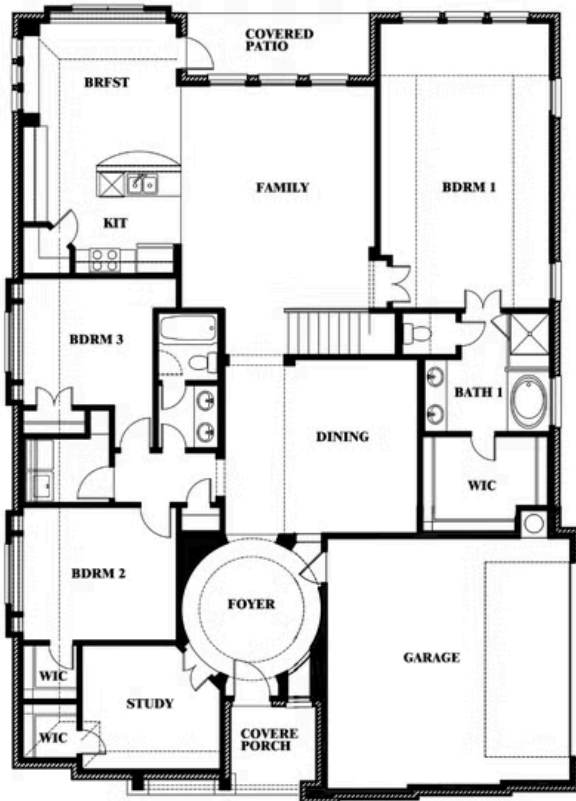

# Carolina III Side Entry

HOMES FROM  
**\$545,990**

CLASSIC SERIES

**WILDCAT RIDGE PHASE 2 AND 4**

9401 WILDCAT RIDGE, GODLEY, TX 76044

**3,042**  
SQUARE FEET

**4**  
BEDROOMS

**3.0**  
BATHROOMS

**2**  
CAR GARAGE

**ELEVATION R**

**ELEVATION T**

ELEVATION T

**ELEVATION S**

# Carolina III Side Entry

**WILDCAT RIDGE PHASE 2 AND 4**  
9401 WILDCAT RIDGE, GODLEY, TX 76044

## Carolina III Side Entry

This brochure is for general informational purposes and is to be used as a guide only. Changes may be made during the development process and floorplans, dimensions, fixtures, fittings, finishes and specifications are subject to change without notice. Window placement, balcony configuration, wardrobe sizes and living areas may vary slightly within each plan type. EQUAL HOUSING OPPORTUNITY