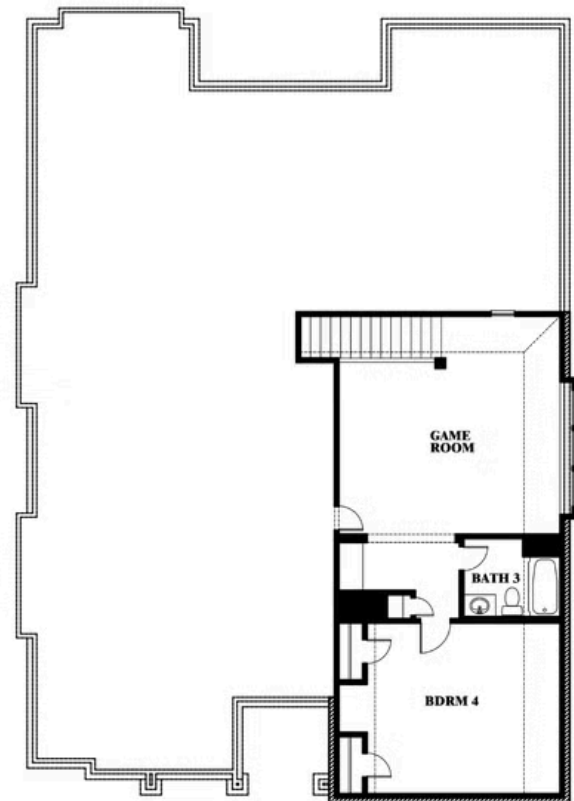

Carolina III Side Entry

HOMES FROM
\$545,990

CLASSIC SERIES

WILDCAT RIDGE PHASE 2 AND 4

9401 WILDCAT RIDGE, GODLEY, TX 76044

3,042
SQUARE FEET

4
BEDROOMS

3.0
BATHROOMS

2
CAR GARAGE

ELEVATION R

ELEVATION T

ELEVATION S

Carolina III Side Entry

WILDCAT RIDGE PHASE 2 AND 4
9401 WILDCAT RIDGE, GODLEY, TX 76044

Carolina III Side Entry

This brochure is for general informational purposes and is to be used as a guide only. Changes may be made during the development process and floorplans, dimensions, fixtures, fittings, finishes and specifications are subject to change without notice. Window placement, balcony configuration, wardrobe sizes and living areas may vary slightly within each plan type. EQUAL HOUSING OPPORTUNITY