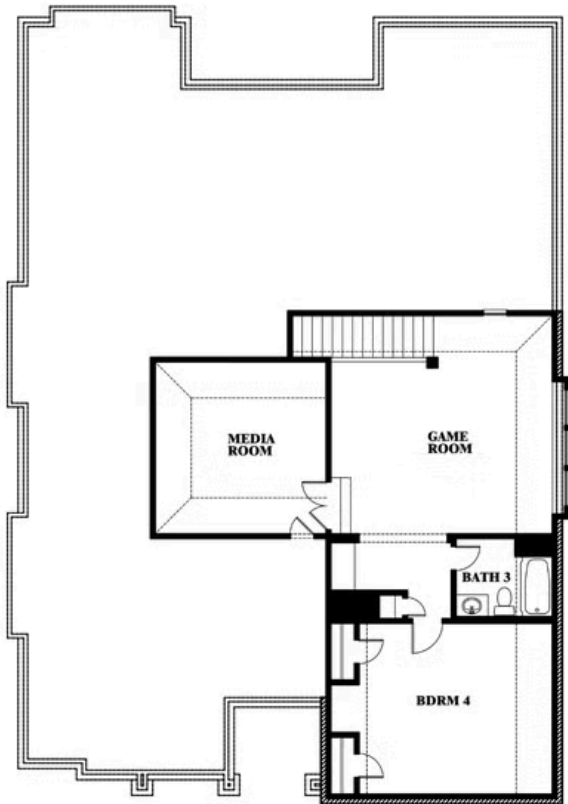

Carolina IV Side Entry

HOMES FROM
\$555,990

CLASSIC SERIES

WILDCAT RIDGE PHASE 2 AND 4

9401 WILDCAT RIDGE, GODLEY, TX 76044

3,258
SQUARE FEET

4
BEDROOMS

3.0
BATHROOMS

2
CAR GARAGE

ELEVATION T

ELEVATION S

ELEVATION S

ELEVATION R

ELEVATION R

Carolina IV Side Entry

WILDCAT RIDGE PHASE 2 AND 4
9401 WILDCAT RIDGE, GODLEY, TX 76044

Carolina IV Side Entry

This brochure is for general informational purposes and is to be used as a guide only. Changes may be made during the development process and floorplans, dimensions, fixtures, fittings, finishes and specifications are subject to change without notice. Window placement, balcony configuration, wardrobe sizes and living areas may vary slightly within each plan type. EQUAL HOUSING OPPORTUNITY