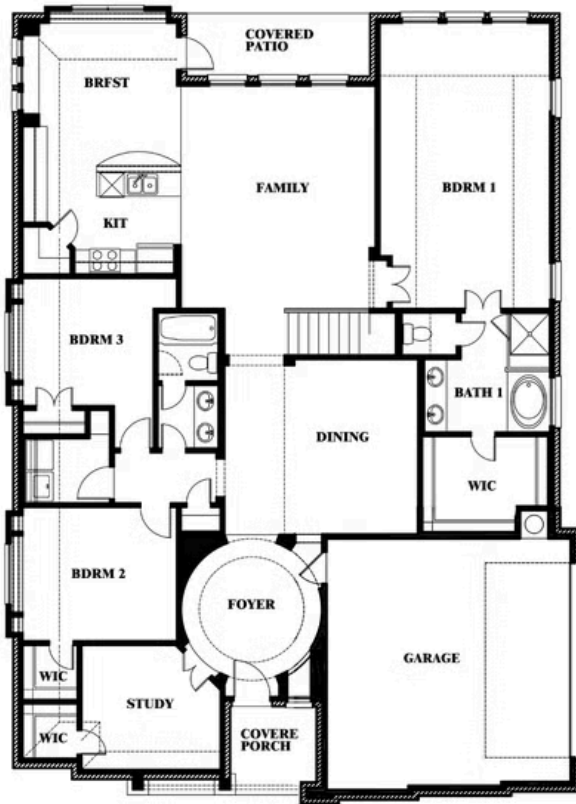

Carolina IV Side Entry

HOMES FROM
\$555,990

CLASSIC SERIES

WILDCAT RIDGE PHASE 2 AND 4

9401 WILDCAT RIDGE, GODLEY, TX 76044

3,258
SQUARE FEET

4
BEDROOMS

3.0
BATHROOMS

2
CAR GARAGE

ELEVATION T

ELEVATION S

ELEVATION S

ELEVATION R

ELEVATION R

Carolina IV Side Entry

WILDCAT RIDGE PHASE 2 AND 4
9401 WILDCAT RIDGE, GODLEY, TX 76044

Carolina IV Side Entry

This brochure is for general informational purposes and is to be used as a guide only. Changes may be made during the development process and floorplans, dimensions, fixtures, fittings, finishes and specifications are subject to change without notice. Window placement, balcony configuration, wardrobe sizes and living areas may vary slightly within each plan type. EQUAL HOUSING OPPORTUNITY