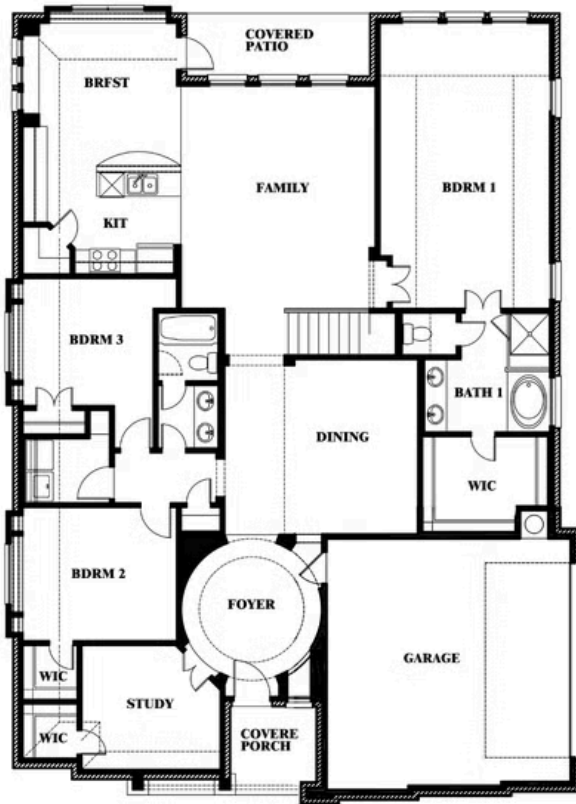

# Carolina IV Side Entry

HOMES FROM  
**\$555,990**

CLASSIC SERIES

**WILDCAT RIDGE PHASE 2 AND 4**

9401 WILDCAT RIDGE, GODLEY, TX 76044

**3,258**  
SQUARE FEET

**4**  
BEDROOMS

**3.0**  
BATHROOMS

**2**  
CAR GARAGE

**ELEVATION T**

**ELEVATION S**

ELEVATION S

**ELEVATION R**

ELEVATION R

# Carolina IV Side Entry

**WILDCAT RIDGE PHASE 2 AND 4**  
9401 WILDCAT RIDGE, GODLEY, TX 76044

## Carolina IV Side Entry

This brochure is for general informational purposes and is to be used as a guide only. Changes may be made during the development process and floorplans, dimensions, fixtures, fittings, finishes and specifications are subject to change without notice. Window placement, balcony configuration, wardrobe sizes and living areas may vary slightly within each plan type. EQUAL HOUSING OPPORTUNITY