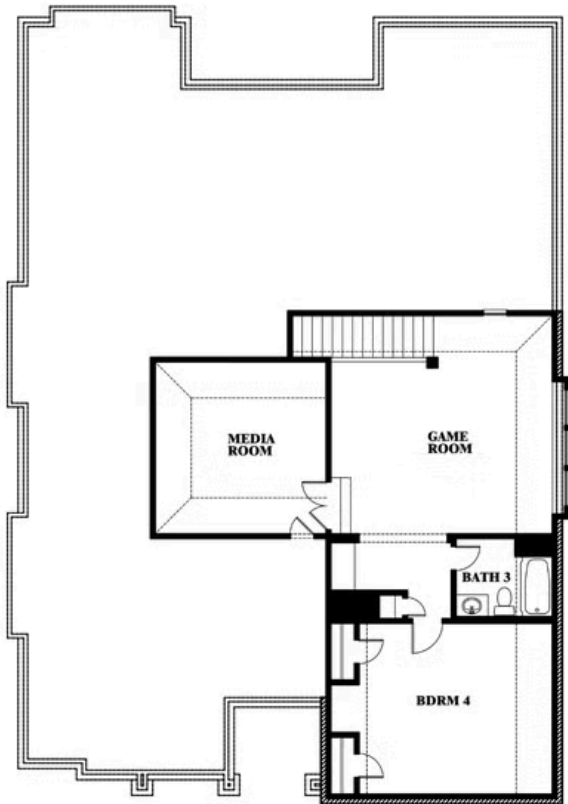

Carolina IV Side Entry

WILDCAT RIDGE PHASE 2 AND 4
9401 WILDCAT RIDGE, GODLEY, TX 76044

Carolina IV Side Entry

This brochure is for general informational purposes and is to be used as a guide only. Changes may be made during the development process and floorplans, dimensions, fixtures, fittings, finishes and specifications are subject to change without notice. Window placement, balcony configuration, wardrobe sizes and living areas may vary slightly within each plan type. EQUAL HOUSING OPPORTUNITY