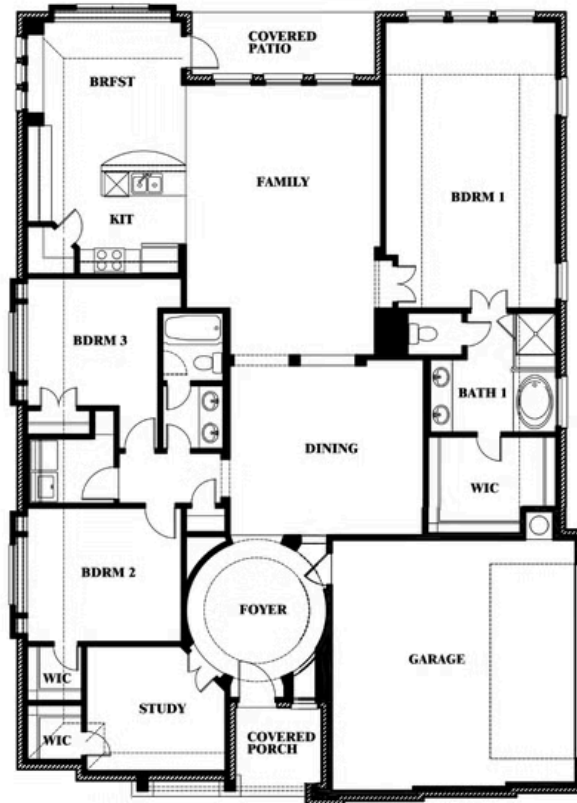

Carolina Side Entry

HOMES FROM
\$482,990

CLASSIC SERIES

WILDCAT RIDGE PHASE 2 AND 4

9401 WILDCAT RIDGE, GODLEY, TX 76044

2,319
SQUARE FEET

3
BEDROOMS

2.0
BATHROOMS

2
CAR GARAGE

ELEVATION R

ELEVATION S

ELEVATION S

ELEVATION T

ELEVATION T

Carolina Side Entry

WILDCAT RIDGE PHASE 2 AND 4

9401 WILDCAT RIDGE, GODLEY, TX 76044

CAROLINA SIDE ENTRY FLOOR PLAN

Carolina Side Entry

This brochure is for general informational purposes and is to be used as a guide only. Changes may be made during the development process and floorplans, dimensions, fixtures, fittings, finishes and specifications are subject to change without notice. Window placement, balcony configuration, wardrobe sizes and living areas may vary slightly within each plan type. EQUAL HOUSING OPPORTUNITY