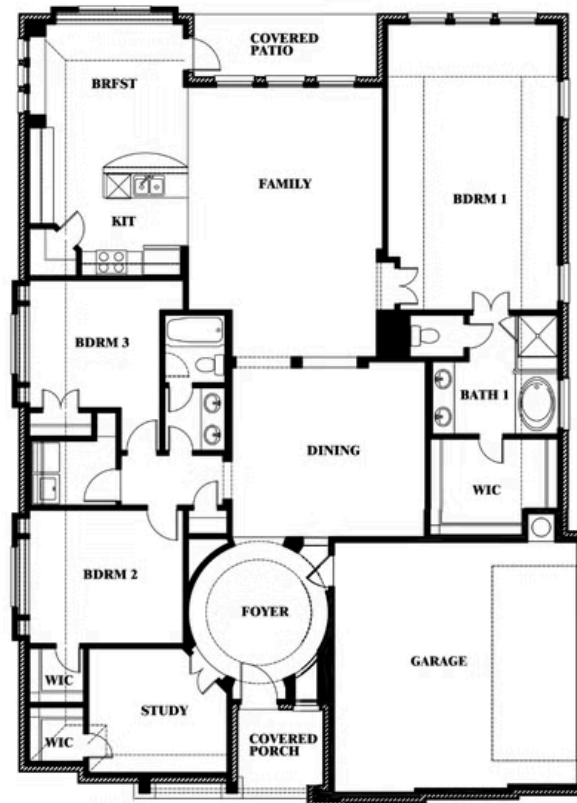

Carolina Side Entry

HOMES FROM
\$482,990

CLASSIC SERIES

WILDCAT RIDGE PHASE 2 AND 4

9401 WILDCAT RIDGE, GODLEY, TX 76044

2,319
SQUARE FEET

3
BEDROOMS

2.0
BATHROOMS

2
CAR GARAGE

ELEVATION R

ELEVATION S

ELEVATION S

ELEVATION T

ELEVATION T

Carolina Side Entry

WILDCAT RIDGE PHASE 2 AND 4

9401 WILDCAT RIDGE, GODLEY, TX 76044

CAROLINA SIDE ENTRY FLOOR PLAN

Carolina Side Entry

This brochure is for general informational purposes and is to be used as a guide only. Changes may be made during the development process and floorplans, dimensions, fixtures, fittings, finishes and specifications are subject to change without notice. Window placement, balcony configuration, wardrobe sizes and living areas may vary slightly within each plan type. EQUAL HOUSING OPPORTUNITY