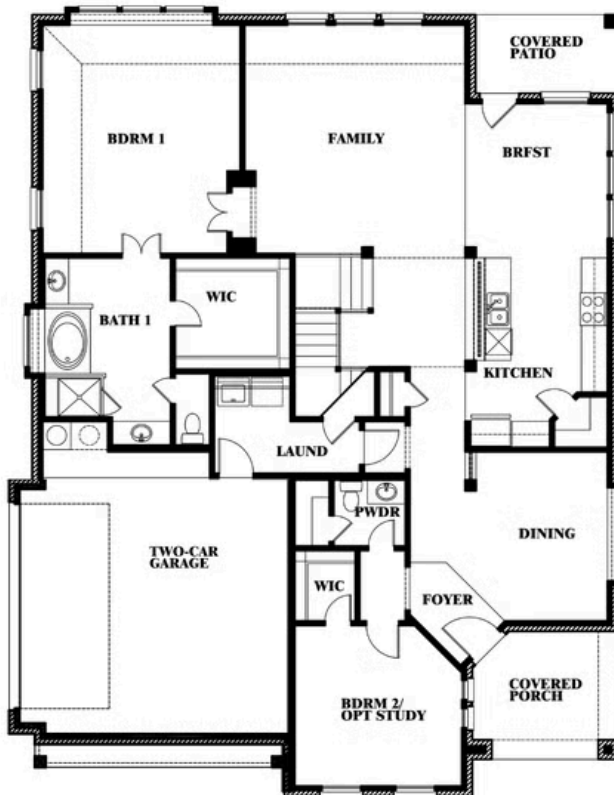

# Magnolia II Side Entry

HOMES FROM  
**\$542,990**

CLASSIC SERIES

**WILDCAT RIDGE PHASE 2 AND 4**

9401 WILDCAT RIDGE, GODLEY, TX 76044

**3,430**  
SQUARE FEET

**4**  
BEDROOMS

**2.5**  
BATHROOMS

**2**  
CAR GARAGE

**ELEVATION R**

**ELEVATION S**

**ELEVATION T**

# Magnolia II Side Entry

**WILDCAT RIDGE PHASE 2 AND 4**  
9401 WILDCAT RIDGE, GODLEY, TX 76044

## Magnolia II Side Entry

This brochure is for general informational purposes and is to be used as a guide only. Changes may be made during the development process and floorplans, dimensions, fixtures, fittings, finishes and specifications are subject to change without notice. Window placement, balcony configuration, wardrobe sizes and living areas may vary slightly within each plan type. EQUAL HOUSING OPPORTUNITY