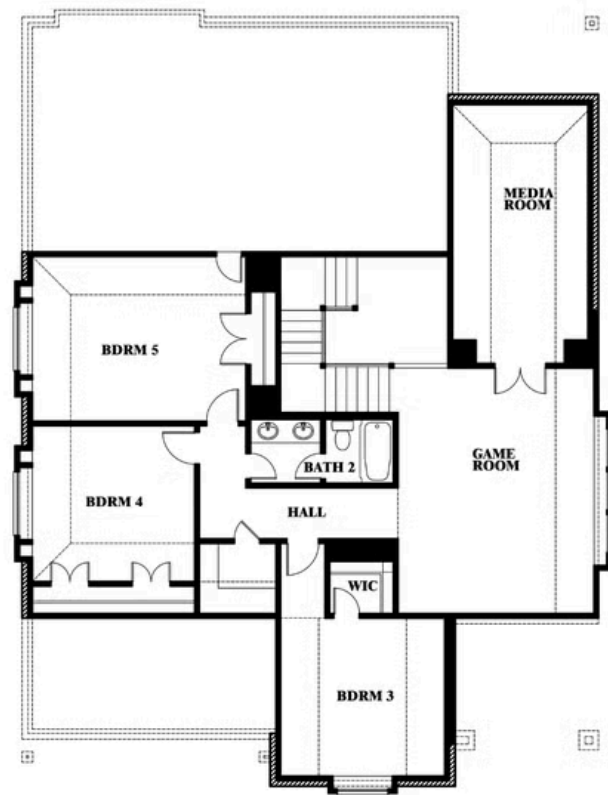

# Magnolia II Side Entry

HOMES FROM  
**\$542,990**

CLASSIC SERIES

**WILDCAT RIDGE PHASE 2 AND 4**

9401 WILDCAT RIDGE, GODLEY, TX 76044

**3,430**  
SQUARE FEET

**4**  
BEDROOMS

**2.5**  
BATHROOMS

**2**  
CAR GARAGE

**ELEVATION R**

**ELEVATION S**

**ELEVATION T**

# Magnolia II Side Entry

**WILDCAT RIDGE PHASE 2 AND 4**  
9401 WILDCAT RIDGE, GODLEY, TX 76044

## Magnolia II Side Entry

This brochure is for general informational purposes and is to be used as a guide only. Changes may be made during the development process and floorplans, dimensions, fixtures, fittings, finishes and specifications are subject to change without notice. Window placement, balcony configuration, wardrobe sizes and living areas may vary slightly within each plan type. EQUAL HOUSING OPPORTUNITY