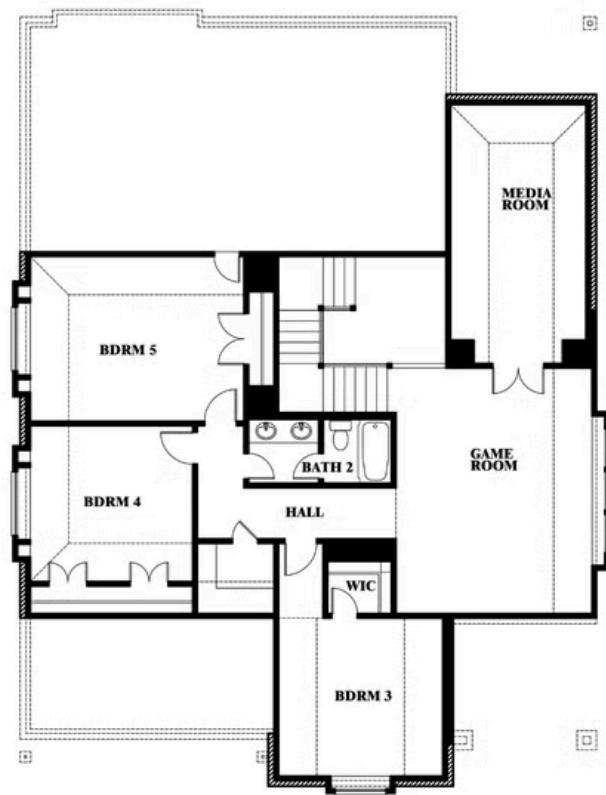

Magnolia II Side Entry

HOMES FROM
\$542,990

CLASSIC SERIES

WILDCAT RIDGE PHASE 2 AND 4

9401 WILDCAT RIDGE, GODLEY, TX 76044

3,430
SQUARE FEET

4
BEDROOMS

2.5
BATHROOMS

2
CAR GARAGE

ELEVATION R

ELEVATION S

ELEVATION S

ELEVATION T

ELEVATION T

Magnolia II Side Entry

WILDCAT RIDGE PHASE 2 AND 4
9401 WILDCAT RIDGE, GODLEY, TX 76044

Magnolia II Side Entry

This brochure is for general informational purposes and is to be used as a guide only. Changes may be made during the development process and floorplans, dimensions, fixtures, fittings, finishes and specifications are subject to change without notice. Window placement, balcony configuration, wardrobe sizes and living areas may vary slightly within each plan type. EQUAL HOUSING OPPORTUNITY