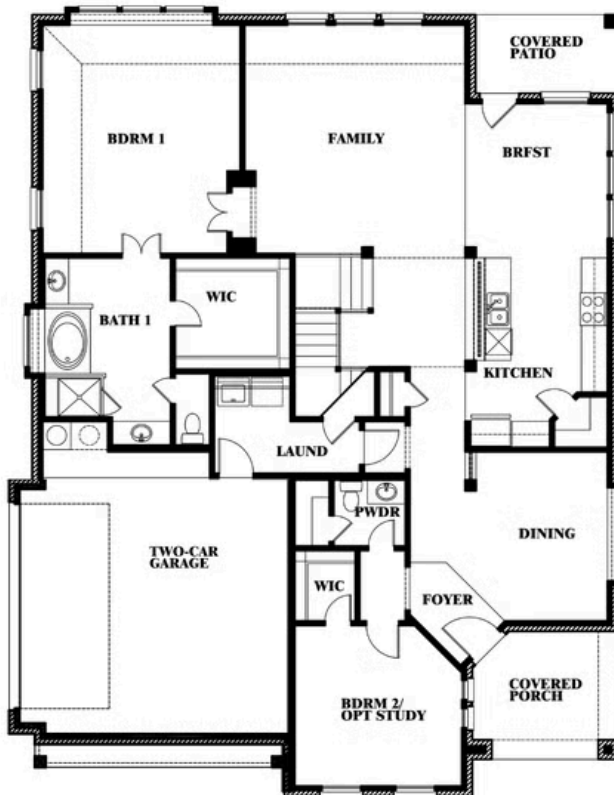

Magnolia II Side Entry

HOMES FROM
\$542,990

CLASSIC SERIES

WILDCAT RIDGE PHASE 2 AND 4

9401 WILDCAT RIDGE, GODLEY, TX 76044

3,430
SQUARE FEET

4
BEDROOMS

2.5
BATHROOMS

2
CAR GARAGE

ELEVATION R

ELEVATION S

ELEVATION S

ELEVATION T

ELEVATION T

Magnolia II Side Entry

WILDCAT RIDGE PHASE 2 AND 4
9401 WILDCAT RIDGE, GODLEY, TX 76044

Magnolia II Side Entry

This brochure is for general informational purposes and is to be used as a guide only. Changes may be made during the development process and floorplans, dimensions, fixtures, fittings, finishes and specifications are subject to change without notice. Window placement, balcony configuration, wardrobe sizes and living areas may vary slightly within each plan type. EQUAL HOUSING OPPORTUNITY