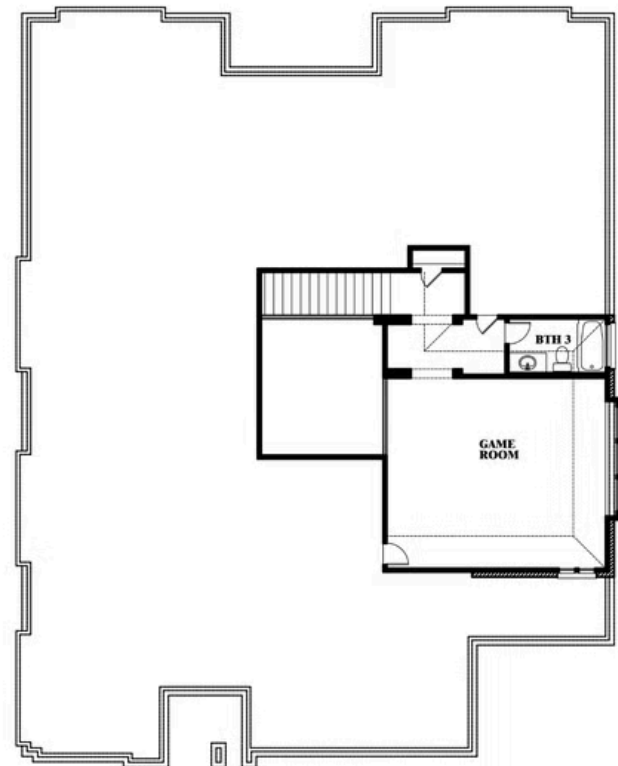

Primrose FE II

HOMES FROM
\$583,990

CLASSIC SERIES

WILDCAT RIDGE PHASE 2 AND 4

9401 WILDCAT RIDGE, GODLEY, TX 76044

3,336
SQUARE FEET

3
BEDROOMS

3.5
BATHROOMS

3
CAR GARAGE

PRIMROSE FE II ELEVATION A

PRIMROSE FE II ELEVATION B

ELEVATION B

PRIMROSE FE II ELEVATION C

ELEVATION C

Primrose FE II

WILDCAT RIDGE PHASE 2 AND 4

9401 WILDCAT RIDGE, GODLEY, TX 76044

Primrose FE II

This brochure is for general informational purposes and is to be used as a guide only. Changes may be made during the development process and floorplans, dimensions, fixtures, fittings, finishes and specifications are subject to change without notice. Window placement, balcony configuration, wardrobe sizes and living areas may vary slightly within each plan type. EQUAL HOUSING OPPORTUNITY