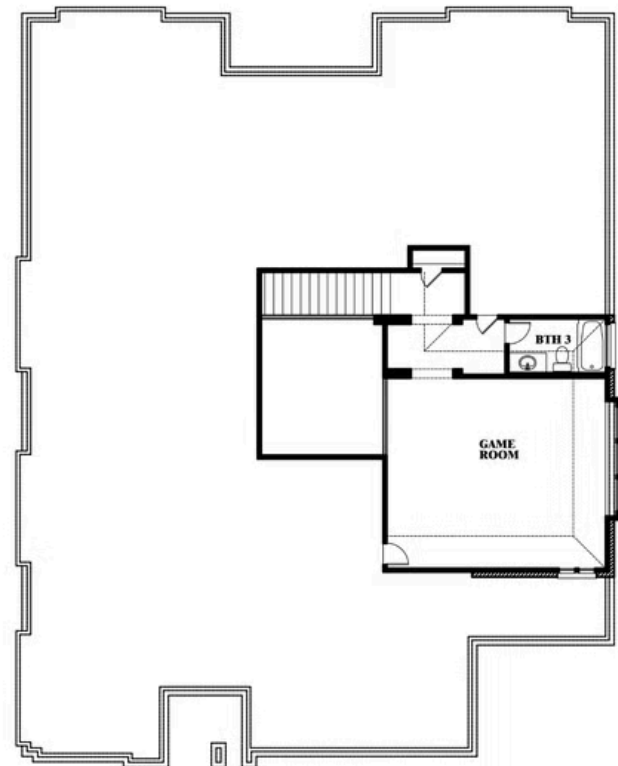

Primrose FE II

WILDCAT RIDGE PHASE 2 AND 4

9401 WILDCAT RIDGE, GODLEY, TX 76044

Primrose FE II

This brochure is for general informational purposes and is to be used as a guide only. Changes may be made during the development process and floorplans, dimensions, fixtures, fittings, finishes and specifications are subject to change without notice. Window placement, balcony configuration, wardrobe sizes and living areas may vary slightly within each plan type. EQUAL HOUSING OPPORTUNITY