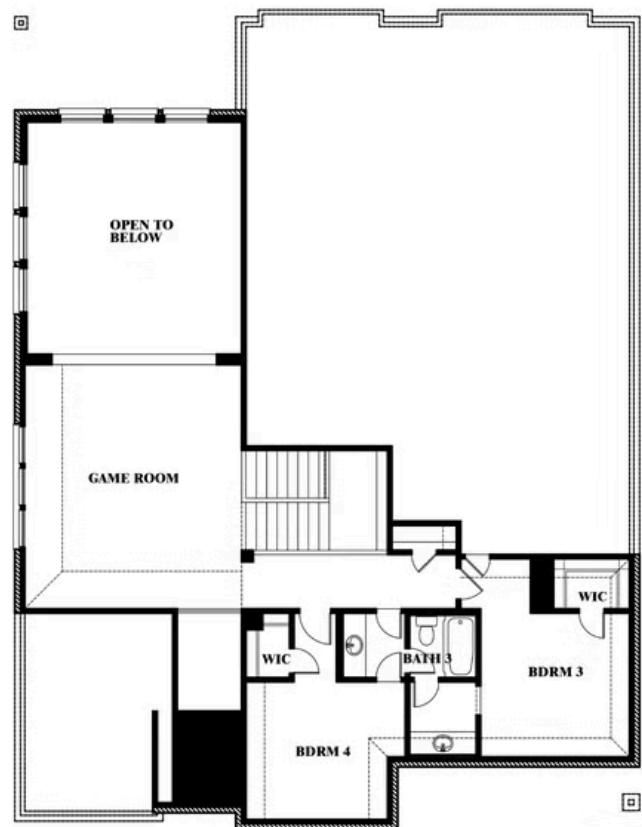

Bellflower

CLASSIC SERIES

HOMES FROM
\$511,990

WILDCAT RIDGE PHASE 3

9401 WILDCAT RIDGE, GODLEY, TX 76044

3,527
SQUARE FEET

4
BEDROOMS

3.5
BATHROOMS

2
CAR GARAGE

ELEVATION D

ELEVATION A

ELEVATION A

ELEVATION AS

ELEVATION AS

ELEVATION B

ELEVATION B

ELEVATION C

ELEVATION C

Bellflower

WILDCAT RIDGE PHASE 3
9401 WILDCAT RIDGE, GODLEY, TX 76044

BELFLOWER FLOOR PLAN

Bellflower

This brochure is for general informational purposes and is to be used as a guide only. Changes may be made during the development process and floorplans, dimensions, fixtures, fittings, finishes and specifications are subject to change without notice. Window placement, balcony configuration, wardrobe sizes and living areas may vary slightly within each plan type. EQUAL HOUSING OPPORTUNITY