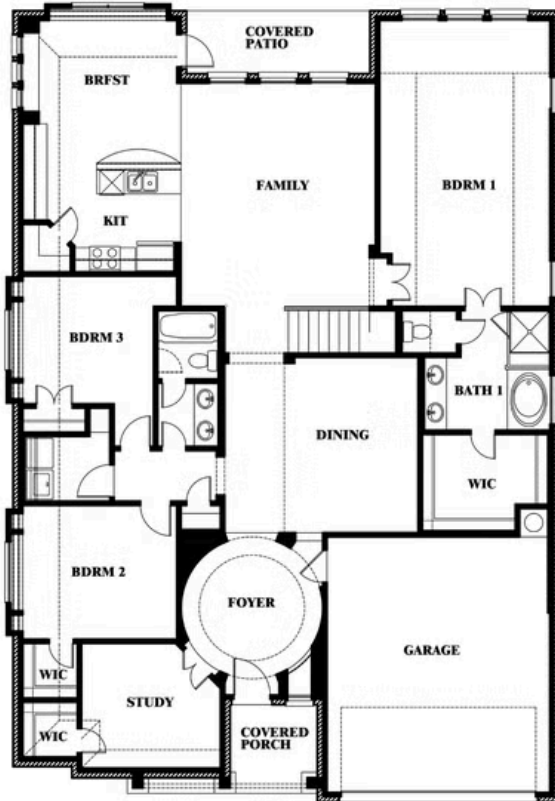

Carolina III

HOMES FROM
\$472,990

CLASSIC SERIES

WILDCAT RIDGE PHASE 3

9401 WILDCAT RIDGE, GODLEY, TX 76044

3,067
SQUARE FEET

4
BEDROOMS

3.0
BATHROOMS

2
CAR GARAGE

Document generated May 1, 2026. Prices, plans, square footage, features, amenities and materials are subject to change at any time without notice and vary among communities. Listed prices are for informational purposes only, are not binding, and do not create any contractual obligation(s). The price of any home is dependent on numerous factors, all of which are unique to a specific home, and is not guaranteed until specified in a binding contract. Pricing of elevations and additional optional beds/baths varies per plan. Some plans require a premium homesite. Renderings of homes are artist concepts and may not reflect exact colors and materials. Verify current tax rates & jurisdictions with the appropriate taxing authority.

Carolina III

WILDCAT RIDGE PHASE 3
9401 WILDCAT RIDGE, GODLEY, TX 76044

Carolina III

This brochure is for general informational purposes and is to be used as a guide only. Changes may be made during the development process and floorplans, dimensions, fixtures, fittings, finishes and specifications are subject to change without notice. Window placement, balcony configuration, wardrobe sizes and living areas may vary slightly within each plan type. EQUAL HOUSING OPPORTUNITY