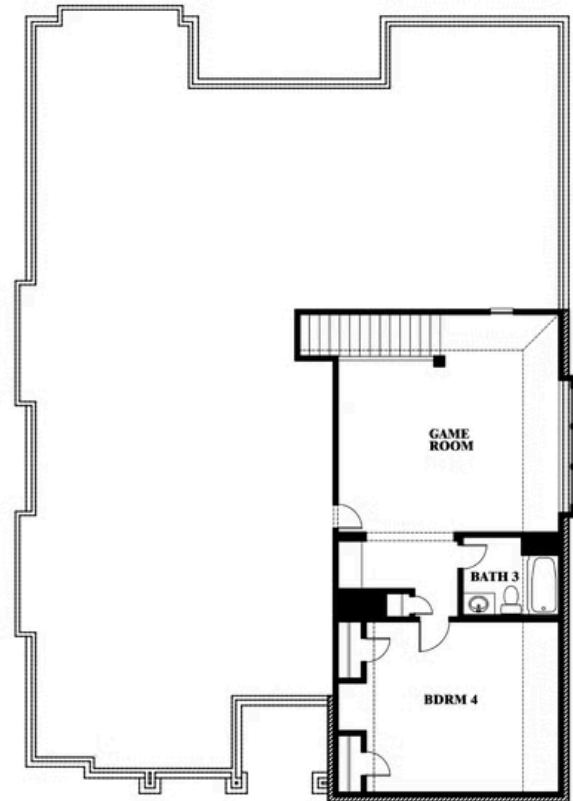

Carolina III

HOMES FROM
\$472,990

CLASSIC SERIES

WILDCAT RIDGE PHASE 3

9401 WILDCAT RIDGE, GODLEY, TX 76044

3,067
SQUARE FEET

4
BEDROOMS

3.0
BATHROOMS

Carolina III

WILDCAT RIDGE PHASE 3
9401 WILDCAT RIDGE, GODLEY, TX 76044

Carolina III

This brochure is for general informational purposes and is to be used as a guide only. Changes may be made during the development process and floorplans, dimensions, fixtures, fittings, finishes and specifications are subject to change without notice. Window placement, balcony configuration, wardrobe sizes and living areas may vary slightly within each plan type. EQUAL HOUSING OPPORTUNITY