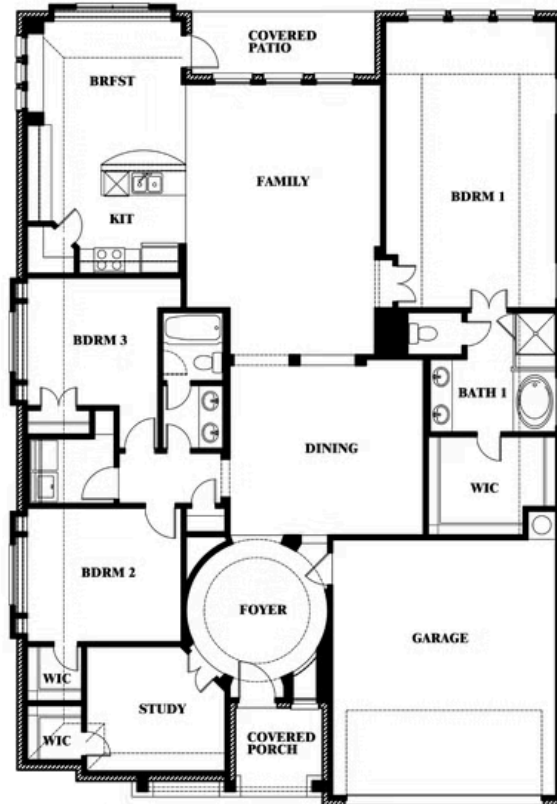

Carolina

WILDCAT RIDGE PHASE 3
9401 WILDCAT RIDGE, GODLEY, TX 76044

Carolina

This brochure is for general informational purposes and is to be used as a guide only. Changes may be made during the development process and floorplans, dimensions, fixtures, fittings, finishes and specifications are subject to change without notice. Window placement, balcony configuration, wardrobe sizes and living areas may vary slightly within each plan type. EQUAL HOUSING OPPORTUNITY

Document generated Jul 2, 2026. Prices, plans, square footage, features, amenities and materials are subject to change at any time without notice and vary among communities. Listed prices are for informational purposes only, are not binding, and do not create any contractual obligation(s). The price of any home is dependent on numerous factors, all of which are unique to a specific home, and is not guaranteed until specified in a binding contract. Pricing of elevations and additional optional beds/baths varies per plan. Some plans require a premium homesite. Renderings of homes are artist concepts and may not reflect exact colors and materials. Verify current tax rates & jurisdictions with the appropriate taxing authority.