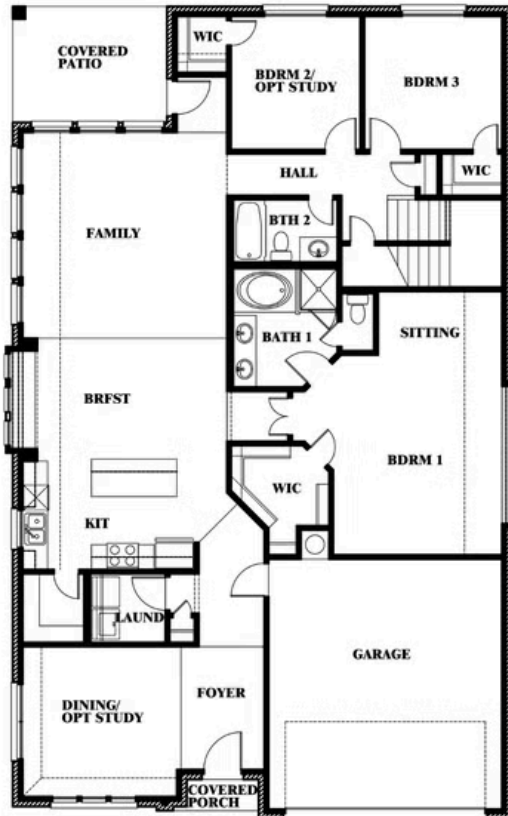

2
CAR GARAGE

ELEVATION F

ELEVATION B

ELEVATION B

ELEVATION C

ELEVATION C

ELEVATION D

ELEVATION D

ELEVATION E

ELEVATION E

Cypress II

WILDCAT RIDGE PHASE 3
9401 WILDCAT RIDGE, GODLEY, TX 76044

Cypress II

This brochure is for general informational purposes and is to be used as a guide only. Changes may be made during the development process and floorplans, dimensions, fixtures, fittings, finishes and specifications are subject to change without notice. Window placement, balcony configuration, wardrobe sizes and living areas may vary slightly within each plan type. EQUAL HOUSING OPPORTUNITY