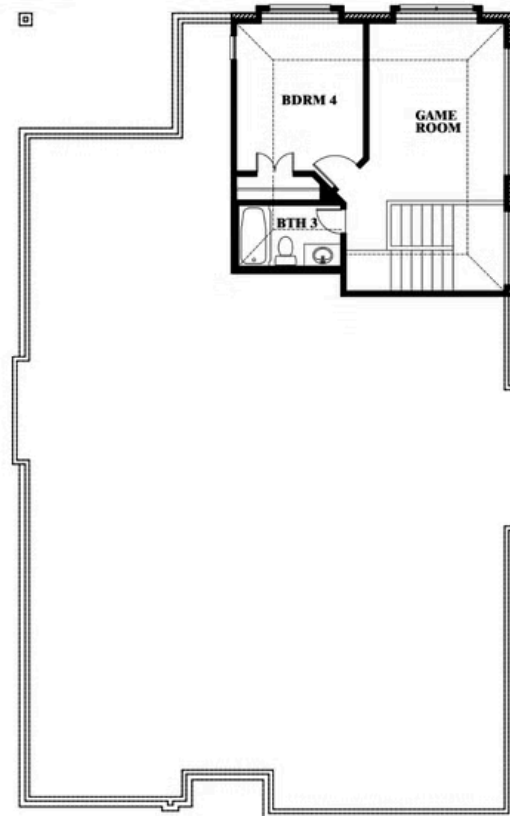

ELEVATION E

ELEVATION E

Cypress II

WILDCAT RIDGE PHASE 3
9401 WILDCAT RIDGE, GODLEY, TX 76044

Cypress II

This brochure is for general informational purposes and is to be used as a guide only. Changes may be made during the development process and floorplans, dimensions, fixtures, fittings, finishes and specifications are subject to change without notice. Window placement, balcony configuration, wardrobe sizes and living areas may vary slightly within each plan type. EQUAL HOUSING OPPORTUNITY