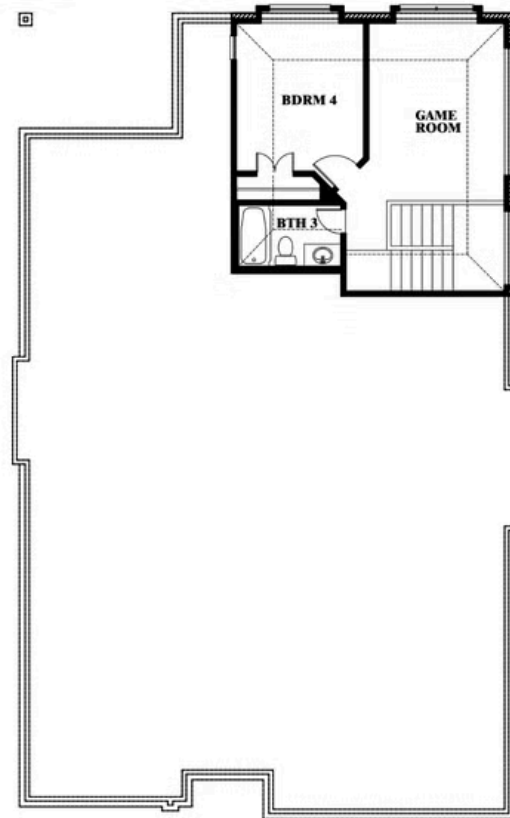

2
CAR GARAGE

Cypress II

CYPRESS II FLOOR PLAN

WILDCAT RIDGE PHASE 3
9401 WILDCAT RIDGE, GODLEY, TX 76044

Cypress II

This brochure is for general informational purposes and is to be used as a guide only. Changes may be made during the development process and floorplans, dimensions, fixtures, fittings, finishes and specifications are subject to change without notice. Window placement, balcony configuration, wardrobe sizes and living areas may vary slightly within each plan type. EQUAL HOUSING OPPORTUNITY

Cypress II

WILDCAT RIDGE PHASE 3
9401 WILDCAT RIDGE, GODLEY, TX 76044

CYPRESS II FLOOR PLAN WITH OPTIONAL DELUXE KITCHEN

Cypress II Opt. Deluxe Kitchen

This brochure is for general informational purposes and is to be used as a guide only. Changes may be made during the development process and floorplans, dimensions, fixtures, fittings, finishes and specifications are subject to change without notice. Window placement, balcony configuration, wardrobe sizes and living areas may vary slightly within each plan type. EQUAL HOUSING OPPORTUNITY