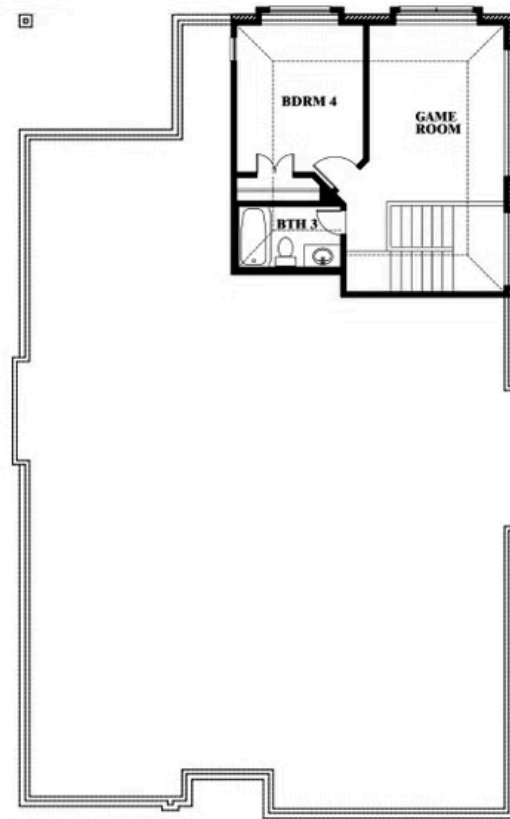

2
CAR GARAGE

Cypress II

CYPRESS II FLOOR PLAN

WILDCAT RIDGE PHASE 3
9401 WILDCAT RIDGE, GODLEY, TX 76044

Cypress II

This brochure is for general informational purposes and is to be used as a guide only. Changes may be made during the development process and floorplans, dimensions, fixtures, fittings, finishes and specifications are subject to change without notice. Window placement, balcony configuration, wardrobe sizes and living areas may vary slightly within each plan type. EQUAL HOUSING OPPORTUNITY

Cypress II

WILDCAT RIDGE PHASE 3
9401 WILDCAT RIDGE, GODLEY, TX 76044

CYPRESS II FLOOR PLAN WITH OPTIONAL DELUXE KITCHEN

Cypress II Opt. Deluxe Kitchen

This brochure is for general informational purposes and is to be used as a guide only. Changes may be made during the development process and floorplans, dimensions, fixtures, fittings, finishes and specifications are subject to change without notice. Window placement, balcony configuration, wardrobe sizes and living areas may vary slightly within each plan type. EQUAL HOUSING OPPORTUNITY