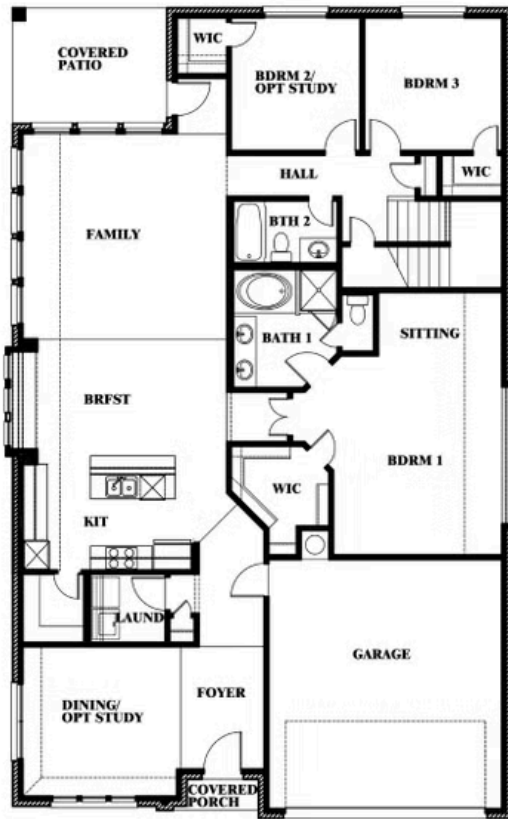

2
CAR GARAGE

Cypress II

CYPRESS II FLOOR PLAN

WILDCAT RIDGE PHASE 3
9401 WILDCAT RIDGE, GODLEY, TX 76044

Cypress II

This brochure is for general informational purposes and is to be used as a guide only. Changes may be made during the development process and floorplans, dimensions, fixtures, fittings, finishes and specifications are subject to change without notice. Window placement, balcony configuration, wardrobe sizes and living areas may vary slightly within each plan type. EQUAL HOUSING OPPORTUNITY

Cypress II

WILDCAT RIDGE PHASE 3
9401 WILDCAT RIDGE, GODLEY, TX 76044

CYPRESS II FLOOR PLAN WITH OPTIONAL DELUXE KITCHEN

Cypress II Opt. Deluxe Kitchen

This brochure is for general informational purposes and is to be used as a guide only. Changes may be made during the development process and floorplans, dimensions, fixtures, fittings, finishes and specifications are subject to change without notice. Window placement, balcony configuration, wardrobe sizes and living areas may vary slightly within each plan type. EQUAL HOUSING OPPORTUNITY