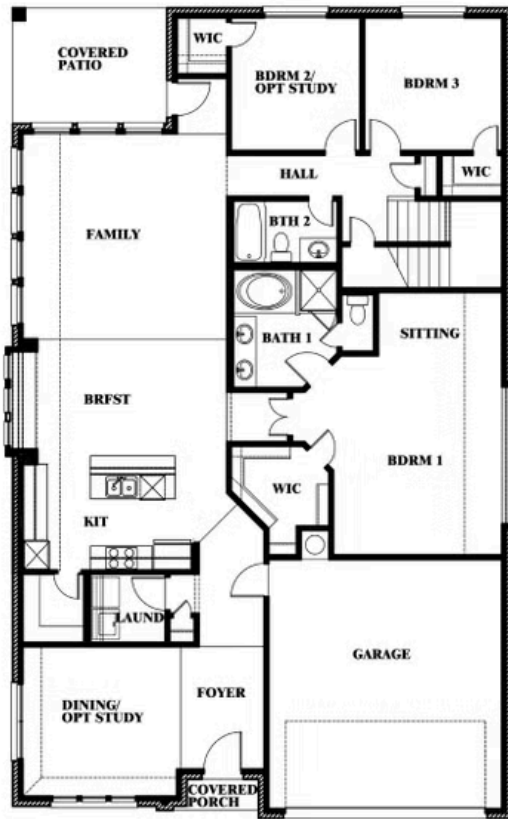

2
CAR GARAGE

ELEVATION F

ELEVATION B

ELEVATION B

ELEVATION C

ELEVATION C

ELEVATION D

ELEVATION D

ELEVATION E

ELEVATION E

Cypress II

CYPRESS II FLOOR PLAN

WILDCAT RIDGE PHASE 3
9401 WILDCAT RIDGE, GODLEY, TX 76044

Cypress II

This brochure is for general informational purposes and is to be used as a guide only. Changes may be made during the development process and floorplans, dimensions, fixtures, fittings, finishes and specifications are subject to change without notice. Window placement, balcony configuration, wardrobe sizes and living areas may vary slightly within each plan type. EQUAL HOUSING OPPORTUNITY

Cypress II

WILDCAT RIDGE PHASE 3
9401 WILDCAT RIDGE, GODLEY, TX 76044

CYPRESS II FLOOR PLAN WITH OPTIONAL DELUXE KITCHEN

Cypress II Opt. Deluxe Kitchen

This brochure is for general informational purposes and is to be used as a guide only. Changes may be made during the development process and floorplans, dimensions, fixtures, fittings, finishes and specifications are subject to change without notice. Window placement, balcony configuration, wardrobe sizes and living areas may vary slightly within each plan type. EQUAL HOUSING OPPORTUNITY