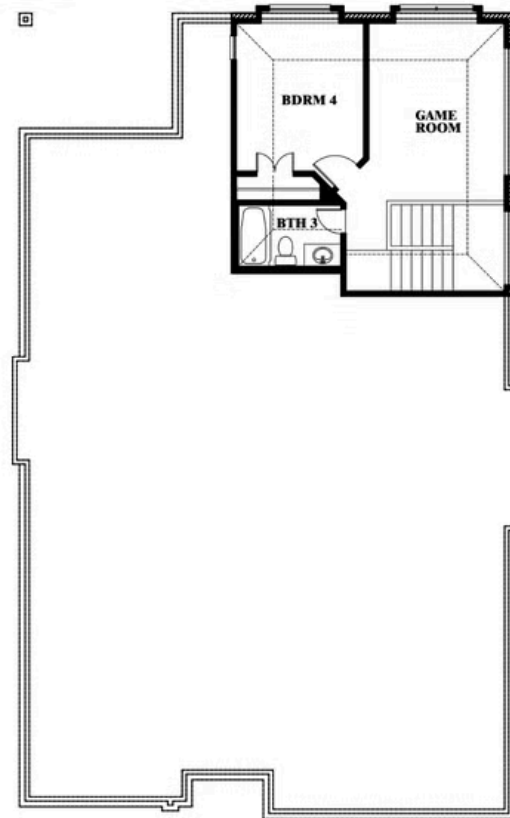

ELEVATION E

ELEVATION E

Cypress II

CYPRESS II FLOOR PLAN

WILDCAT RIDGE PHASE 3
9401 WILDCAT RIDGE, GODLEY, TX 76044

Cypress II

This brochure is for general informational purposes and is to be used as a guide only. Changes may be made during the development process and floorplans, dimensions, fixtures, fittings, finishes and specifications are subject to change without notice. Window placement, balcony configuration, wardrobe sizes and living areas may vary slightly within each plan type. EQUAL HOUSING OPPORTUNITY

Cypress II

WILDCAT RIDGE PHASE 3
9401 WILDCAT RIDGE, GODLEY, TX 76044

CYPRESS II FLOOR PLAN WITH OPTIONAL DELUXE KITCHEN

Cypress II Opt. Deluxe Kitchen

This brochure is for general informational purposes and is to be used as a guide only. Changes may be made during the development process and floorplans, dimensions, fixtures, fittings, finishes and specifications are subject to change without notice. Window placement, balcony configuration, wardrobe sizes and living areas may vary slightly within each plan type. EQUAL HOUSING OPPORTUNITY