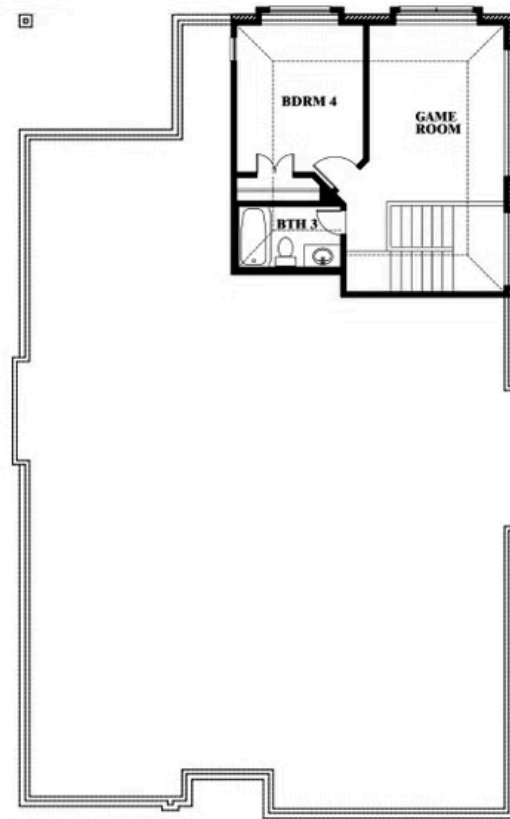

ELEVATION E

ELEVATION E

Cypress II

CYPRESS II FLOOR PLAN

WILDCAT RIDGE PHASE 3
9401 WILDCAT RIDGE, GODLEY, TX 76044

Cypress II

This brochure is for general informational purposes and is to be used as a guide only. Changes may be made during the development process and floorplans, dimensions, fixtures, fittings, finishes and specifications are subject to change without notice. Window placement, balcony configuration, wardrobe sizes and living areas may vary slightly within each plan type. EQUAL HOUSING OPPORTUNITY

Cypress II

WILDCAT RIDGE PHASE 3
9401 WILDCAT RIDGE, GODLEY, TX 76044

CYPRESS II FLOOR PLAN WITH OPTIONAL DELUXE KITCHEN

Cypress II Opt. Deluxe Kitchen

This brochure is for general informational purposes and is to be used as a guide only. Changes may be made during the development process and floorplans, dimensions, fixtures, fittings, finishes and specifications are subject to change without notice. Window placement, balcony configuration, wardrobe sizes and living areas may vary slightly within each plan type. EQUAL HOUSING OPPORTUNITY