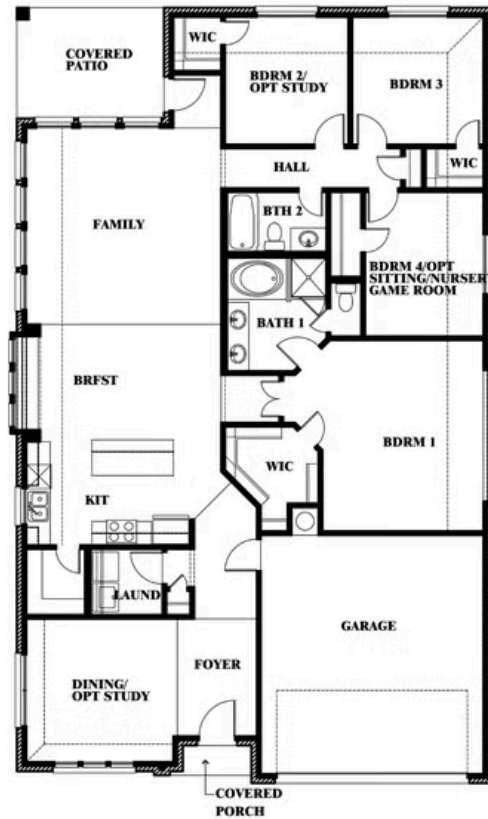

ELEVATION CS

ELEVATION CS

ELEVATION D

ELEVATION D

ELEVATION F

ELEVATION F

ELEVATION FS

ELEVATION FS

Cypress

WILDCAT RIDGE PHASE 3
9401 WILDCAT RIDGE, GODLEY, TX 76044

Cypress

This brochure is for general informational purposes and is to be used as a guide only. Changes may be made during the development process and floorplans, dimensions, fixtures, fittings, finishes and specifications are subject to change without notice. Window placement, balcony configuration, wardrobe sizes and living areas may vary slightly within each plan type. EQUAL HOUSING OPPORTUNITY