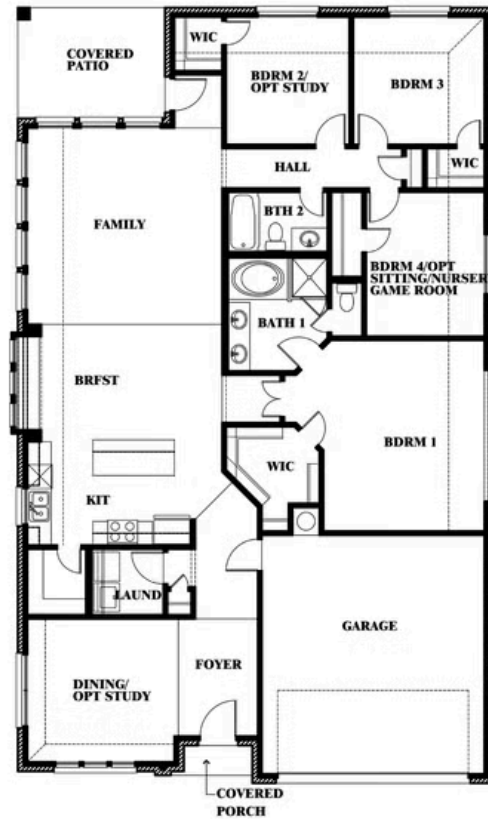

Cypress

WILDCAT RIDGE PHASE 3
9401 WILDCAT RIDGE, GODLEY, TX 76044

Cypress

This brochure is for general informational purposes and is to be used as a guide only. Changes may be made during the development process and floorplans, dimensions, fixtures, fittings, finishes and specifications are subject to change without notice. Window placement, balcony configuration, wardrobe sizes and living areas may vary slightly within each plan type. EQUAL HOUSING OPPORTUNITY