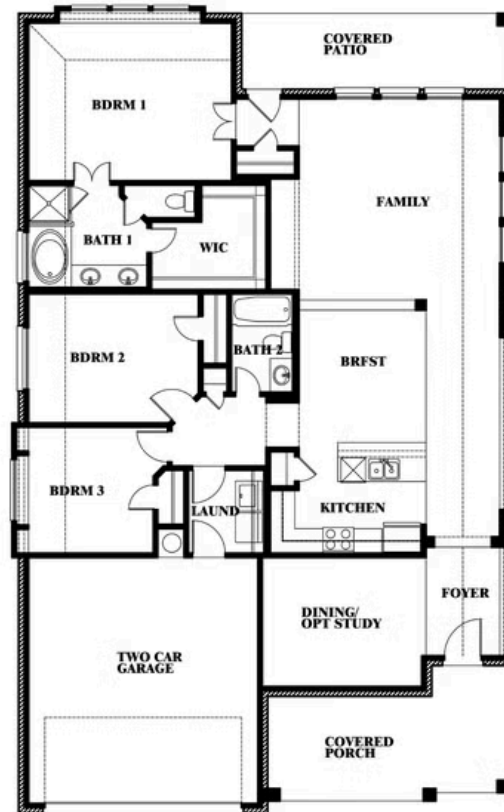

Dogwood

CLASSIC SERIES

HOMES FROM
\$392,990

WILDCAT RIDGE PHASE 3

9401 WILDCAT RIDGE, GODLEY, TX 76044

1,840
SQUARE FEET

3
BEDROOMS

2.0
BATHROOMS

2
CAR GARAGE

Dogwood

WILDCAT RIDGE PHASE 3
9401 WILDCAT RIDGE, GODLEY, TX 76044

Dogwood

This brochure is for general informational purposes and is to be used as a guide only. Changes may be made during the development process and floorplans, dimensions, fixtures, fittings, finishes and specifications are subject to change without notice. Window placement, balcony configuration, wardrobe sizes and living areas may vary slightly within each plan type. EQUAL HOUSING OPPORTUNITY