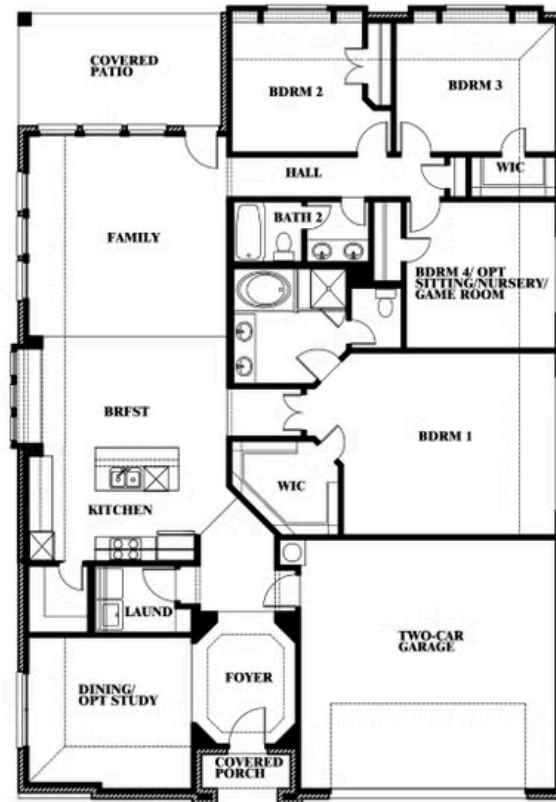

Hawthorne

This brochure is for general informational purposes and is to be used as a guide only. Changes may be made during the development process and floorplans, dimensions, fixtures, fittings, finishes and specifications are subject to change without notice. Window placement, balcony configuration, wardrobe sizes and living areas may vary slightly within each plan type. EQUAL HOUSING OPPORTUNITY

Hawthorne

WILDCAT RIDGE PHASE 3
9401 WILDCAT RIDGE, GODLEY, TX 76044

Hawthorne
Opt. Deluxe Kitchen

This brochure is for general informational purposes and is to be used as a guide only. Changes may be made during the development process and floorplans, dimensions, fixtures, fittings, finishes and specifications are subject to change without notice. Window placement, balcony configuration, wardrobe sizes and living areas may vary slightly within each plan type. EQUAL HOUSING OPPORTUNITY