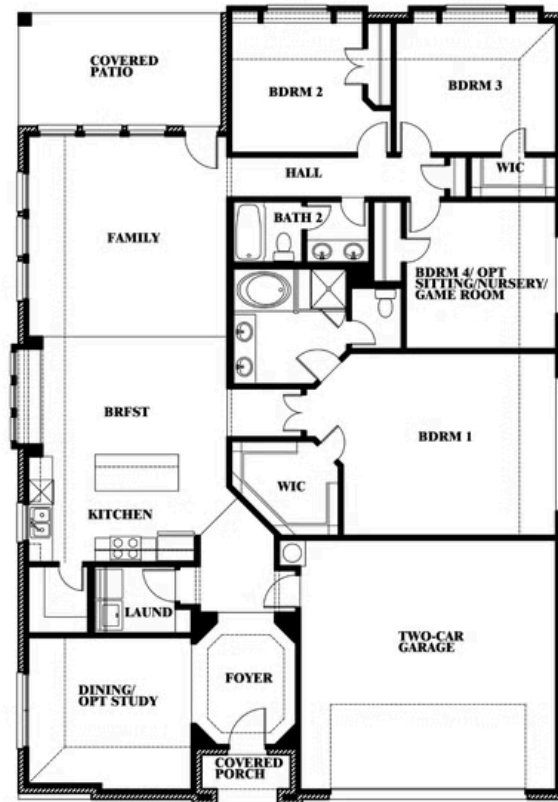

Hawthorne

HOMES FROM
\$421,990

CLASSIC SERIES

WILDCAT RIDGE PHASE 3

9401 WILDCAT RIDGE, GODLEY, TX 76044

2,235
SQUARE FEET

4
BEDROOMS

2.0
BATHROOMS

2
CAR GARAGE

ELEVATION A

ELEVATION B

ELEVATION B

ELEVATION C

ELEVATION C

Hawthorne

WILDCAT RIDGE PHASE 3
9401 WILDCAT RIDGE, GODLEY, TX 76044

Hawthorne

This brochure is for general informational purposes and is to be used as a guide only. Changes may be made during the development process and floorplans, dimensions, fixtures, fittings, finishes and specifications are subject to change without notice. Window placement, balcony configuration, wardrobe sizes and living areas may vary slightly within each plan type. EQUAL HOUSING OPPORTUNITY

Hawthorne

WILDCAT RIDGE PHASE 3
9401 WILDCAT RIDGE, GODLEY, TX 76044

Hawthorne
Opt. Deluxe Kitchen

This brochure is for general informational purposes and is to be used as a guide only. Changes may be made during the development process and floorplans, dimensions, fixtures, fittings, finishes and specifications are subject to change without notice. Window placement, balcony configuration, wardrobe sizes and living areas may vary slightly within each plan type. EQUAL HOUSING OPPORTUNITY