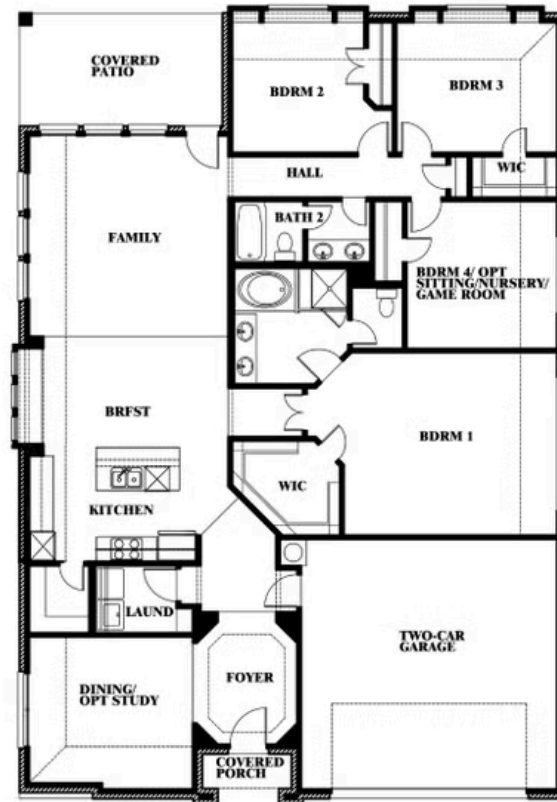

Hawthorne

This brochure is for general informational purposes and is to be used as a guide only. Changes may be made during the development process and floorplans, dimensions, fixtures, fittings, finishes and specifications are subject to change without notice. Window placement, balcony configuration, wardrobe sizes and living areas may vary slightly within each plan type. EQUAL HOUSING OPPORTUNITY

Hawthorne

WILDCAT RIDGE PHASE 3
9401 WILDCAT RIDGE, GODLEY, TX 76044

Hawthorne
Opt. Deluxe Kitchen

This brochure is for general informational purposes and is to be used as a guide only. Changes may be made during the development process and floorplans, dimensions, fixtures, fittings, finishes and specifications are subject to change without notice. Window placement, balcony configuration, wardrobe sizes and living areas may vary slightly within each plan type. EQUAL HOUSING OPPORTUNITY