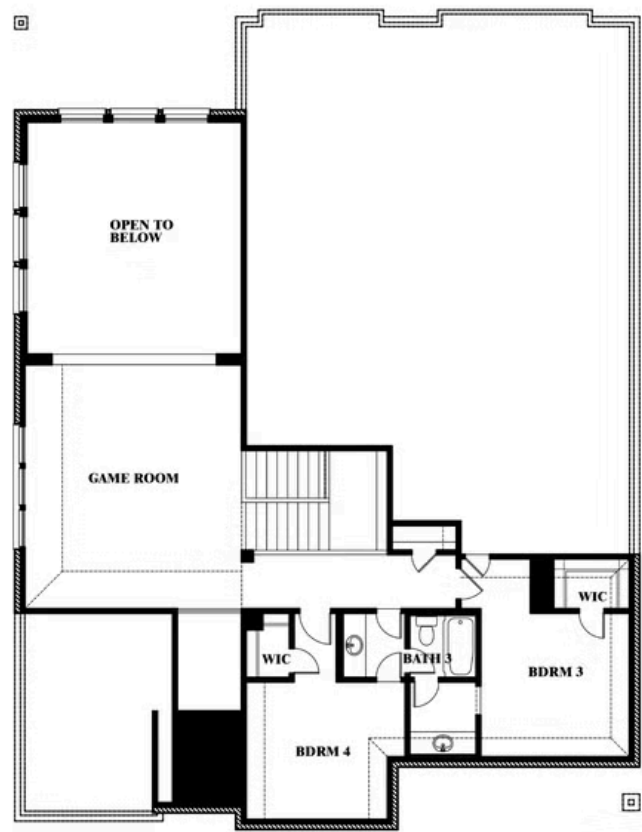

Bellflower

WILDCAT RIDGE

9401 WILDCAT RIDGE, GODLEY, TX 76044

BELFLOWER FLOOR PLAN

Bellflower

This brochure is for general informational purposes and is to be used as a guide only. Changes may be made during the development process and floorplans, dimensions, fixtures, fittings, finishes and specifications are subject to change without notice. Window placement, balcony configuration, wardrobe sizes and living areas may vary slightly within each plan type. EQUAL HOUSING OPPORTUNITY

Document generated May 3, 2026. Prices, plans, square footage, features, amenities and materials are subject to change at any time without notice and vary among communities. Listed prices are for informational purposes only, are not binding, and do not create any contractual obligation(s). The price of any home is dependent on numerous factors, all of which are unique to a specific home, and is not guaranteed until specified in a binding contract. Pricing of elevations and additional optional beds/baths varies per plan. Some plans require a premium homesite. Renderings of homes are artist concepts and may not reflect exact colors and materials. Verify current tax rates & jurisdictions with the appropriate taxing authority.