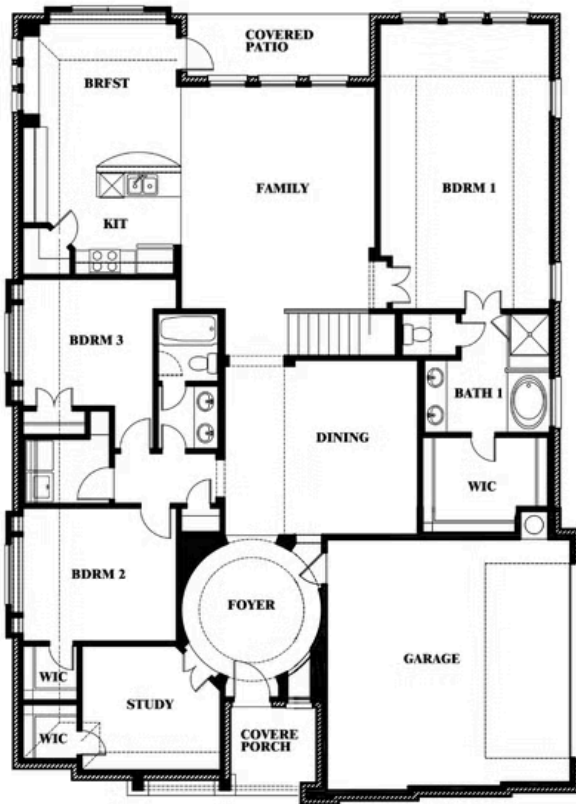

Carolina II Side Entry

HOMES FROM
\$532,990

CLASSIC SERIES

WILDCAT RIDGE

9401 WILDCAT RIDGE, GODLEY, TX 76044

2,777
SQUARE FEET

3
BEDROOMS

3.0
BATHROOMS

2
CAR GARAGE

ELEVATION R

ELEVATION S

ELEVATION S

ELEVATION T

ELEVATION T

Carolina II Side Entry

WILDCAT RIDGE

9401 WILDCAT RIDGE, GODLEY, TX 76044

Carolina II Side Entry

This brochure is for general informational purposes and is to be used as a guide only. Changes may be made during the development process and floorplans, dimensions, fixtures, fittings, finishes and specifications are subject to change without notice. Window placement, balcony configuration, wardrobe sizes and living areas may vary slightly within each plan type. EQUAL HOUSING OPPORTUNITY