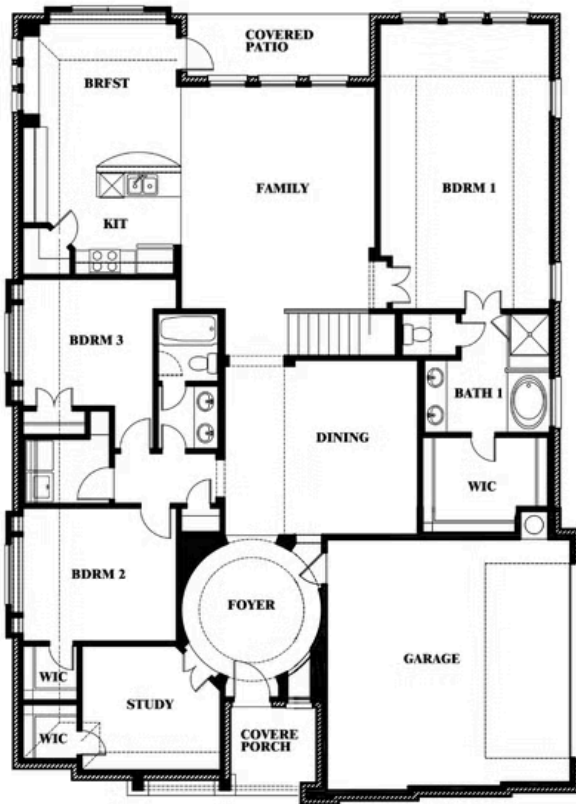

Carolina II Side Entry

HOMES FROM
\$532,990

CLASSIC SERIES

WILDCAT RIDGE

9401 WILDCAT RIDGE, GODLEY, TX 76044

2,777
SQUARE FEET

3
BEDROOMS

3.0
BATHROOMS

2
CAR GARAGE

ELEVATION R

ELEVATION S

ELEVATION S

ELEVATION T

ELEVATION T

Document generated May 3, 2026. Prices, plans, square footage, features, amenities and materials are subject to change at any time without notice and vary among communities. Listed prices are for informational purposes only, are not binding, and do not create any contractual obligation(s). The price of any home is dependent on numerous factors, all of which are unique to a specific home, and is not guaranteed until specified in a binding contract. Pricing of elevations and additional optional beds/baths varies per plan. Some plans require a premium homesite. Renderings of homes are artist concepts and may not reflect exact colors and materials. Verify current tax rates & jurisdictions with the appropriate taxing authority.

Carolina II Side Entry

WILDCAT RIDGE

9401 WILDCAT RIDGE, GODLEY, TX 76044

Carolina II Side Entry

This brochure is for general informational purposes and is to be used as a guide only. Changes may be made during the development process and floorplans, dimensions, fixtures, fittings, finishes and specifications are subject to change without notice. Window placement, balcony configuration, wardrobe sizes and living areas may vary slightly within each plan type. EQUAL HOUSING OPPORTUNITY