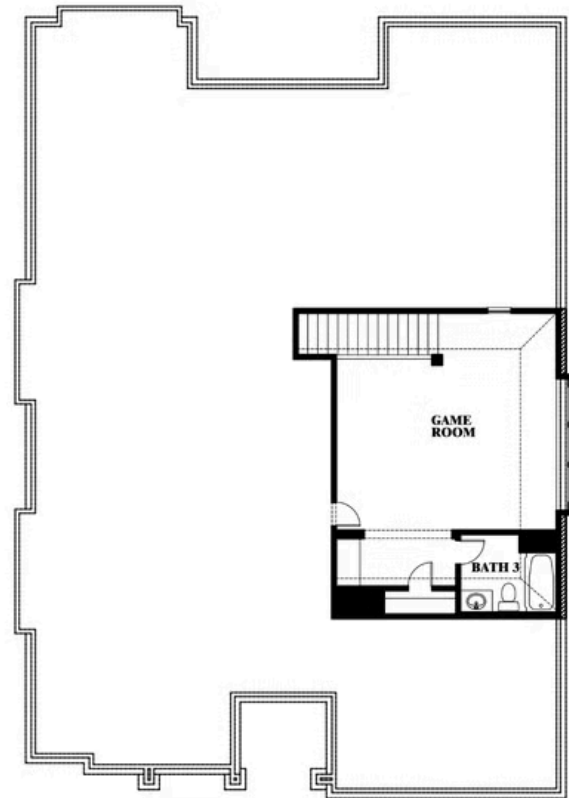

Carolina II Side Entry

HOMES FROM
\$532,990

CLASSIC SERIES

WILDCAT RIDGE

9401 WILDCAT RIDGE, GODLEY, TX 76044

2,777
SQUARE FEET

3
BEDROOMS

3.0
BATHROOMS

2
CAR GARAGE

ELEVATION R

ELEVATION S

ELEVATION S

ELEVATION T

ELEVATION T

Carolina II Side Entry

WILDCAT RIDGE

9401 WILDCAT RIDGE, GODLEY, TX 76044

Carolina II Side Entry

This brochure is for general informational purposes and is to be used as a guide only. Changes may be made during the development process and floorplans, dimensions, fixtures, fittings, finishes and specifications are subject to change without notice. Window placement, balcony configuration, wardrobe sizes and living areas may vary slightly within each plan type. EQUAL HOUSING OPPORTUNITY