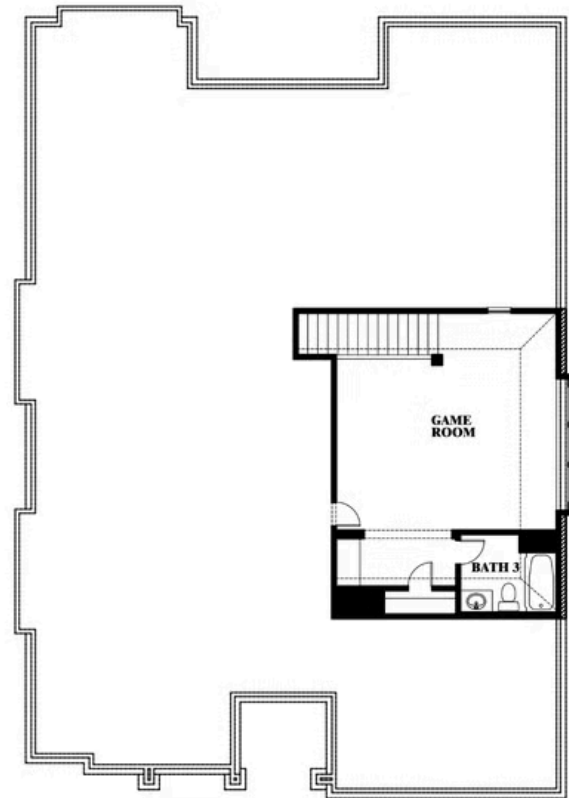

Carolina II Side Entry

HOMES FROM
\$532,990

CLASSIC SERIES

WILDCAT RIDGE

9401 WILDCAT RIDGE, GODLEY, TX 76044

2,777
SQUARE FEET

3
BEDROOMS

3.0
BATHROOMS

2
CAR GARAGE

ELEVATION R

ELEVATION S

ELEVATION S

ELEVATION T

ELEVATION T

Document generated May 3, 2026. Prices, plans, square footage, features, amenities and materials are subject to change at any time without notice and vary among communities. Listed prices are for informational purposes only, are not binding, and do not create any contractual obligation(s). The price of any home is dependent on numerous factors, all of which are unique to a specific home, and is not guaranteed until specified in a binding contract. Pricing of elevations and additional optional beds/baths varies per plan. Some plans require a premium homesite. Renderings of homes are artist concepts and may not reflect exact colors and materials. Verify current tax rates & jurisdictions with the appropriate taxing authority.

Carolina II Side Entry

WILDCAT RIDGE

9401 WILDCAT RIDGE, GODLEY, TX 76044

Carolina II Side Entry

This brochure is for general informational purposes and is to be used as a guide only. Changes may be made during the development process and floorplans, dimensions, fixtures, fittings, finishes and specifications are subject to change without notice. Window placement, balcony configuration, wardrobe sizes and living areas may vary slightly within each plan type. EQUAL HOUSING OPPORTUNITY