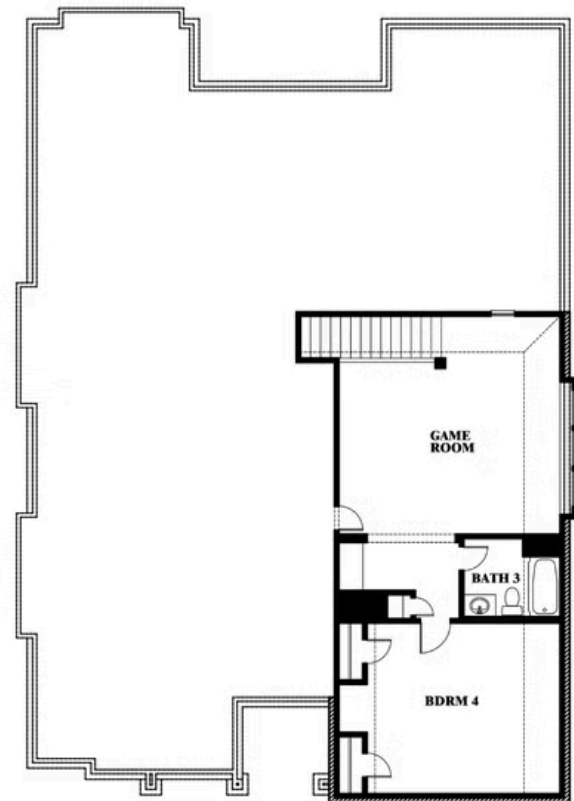

Carolina III Side Entry

HOMES FROM
\$545,990

CLASSIC SERIES

WILDCAT RIDGE

9401 WILDCAT RIDGE, GODLEY, TX 76044

3,042
SQUARE FEET

4
BEDROOMS

3.0
BATHROOMS

2
CAR GARAGE

ELEVATION R

ELEVATION T

ELEVATION T

ELEVATION S

Document generated Jun 18, 2026. Prices, plans, square footage, features, amenities and materials are subject to change at any time without notice and vary among communities. Listed prices are for informational purposes only, are not binding, and do not create any contractual obligation(s). The price of any home is dependent on numerous factors, all of which are unique to a specific home, and is not guaranteed until specified in a binding contract. Pricing of elevations and additional optional beds/baths varies per plan. Some plans require a premium homesite. Renderings of homes are artist concepts and may not reflect exact colors and materials. Verify current tax rates & jurisdictions with the appropriate taxing authority.

Carolina III Side Entry

WILDCAT RIDGE

9401 WILDCAT RIDGE, GODLEY, TX 76044

Carolina III Side Entry

This brochure is for general informational purposes and is to be used as a guide only. Changes may be made during the development process and floorplans, dimensions, fixtures, fittings, finishes and specifications are subject to change without notice. Window placement, balcony configuration, wardrobe sizes and living areas may vary slightly within each plan type. EQUAL HOUSING OPPORTUNITY