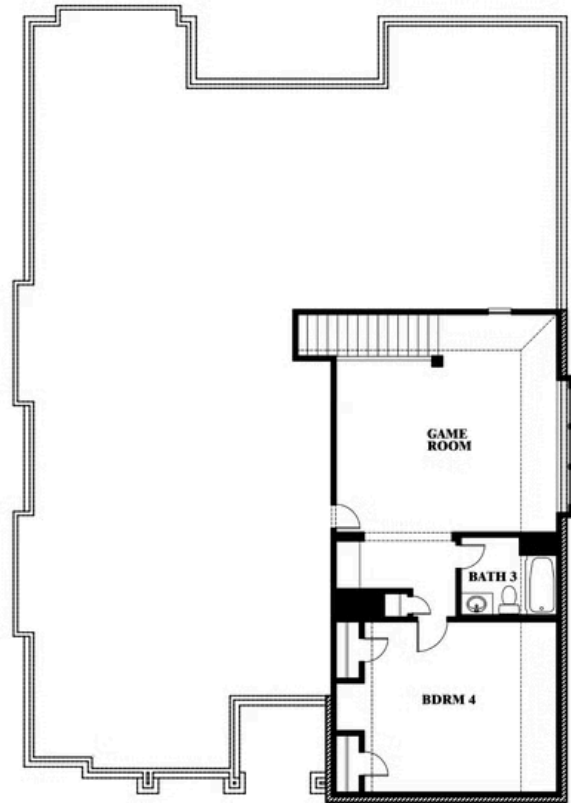

Carolina III

HOMES FROM
\$472,990

CLASSIC SERIES

WILDCAT RIDGE

9401 WILDCAT RIDGE, GODLEY, TX 76044

3,067
SQUARE FEET

4
BEDROOMS

3.0
BATHROOMS

Carolina III

WILDCAT RIDGE

9401 WILDCAT RIDGE, GODLEY, TX 76044

Carolina III

This brochure is for general informational purposes and is to be used as a guide only. Changes may be made during the development process and floorplans, dimensions, fixtures, fittings, finishes and specifications are subject to change without notice. Window placement, balcony configuration, wardrobe sizes and living areas may vary slightly within each plan type. EQUAL HOUSING OPPORTUNITY