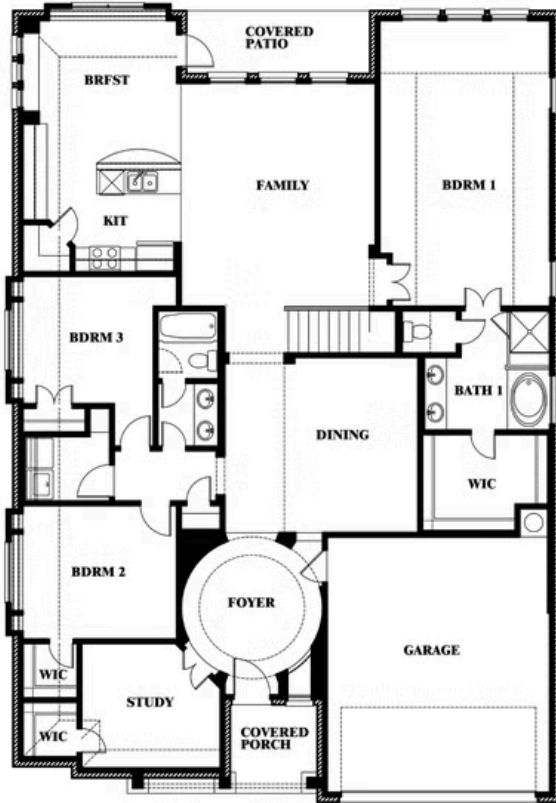

Carolina III

HOMES FROM
\$472,990

CLASSIC SERIES

WILDCAT RIDGE

9401 WILDCAT RIDGE, GODLEY, TX 76044

3,067
SQUARE FEET

4
BEDROOMS

3.0
BATHROOMS

2
CAR GARAGE

Document generated May 2, 2026. Prices, plans, square footage, features, amenities and materials are subject to change at any time without notice and vary among communities. Listed prices are for informational purposes only, are not binding, and do not create any contractual obligation(s). The price of any home is dependent on numerous factors, all of which are unique to a specific home, and is not guaranteed until specified in a binding contract. Pricing of elevations and additional optional beds/baths varies per plan. Some plans require a premium homesite. Renderings of homes are artist concepts and may not reflect exact colors and materials. Verify current tax rates & jurisdictions with the appropriate taxing authority.

Carolina III

WILDCAT RIDGE

9401 WILDCAT RIDGE, GODLEY, TX 76044

Carolina III

This brochure is for general informational purposes and is to be used as a guide only. Changes may be made during the development process and floorplans, dimensions, fixtures, fittings, finishes and specifications are subject to change without notice. Window placement, balcony configuration, wardrobe sizes and living areas may vary slightly within each plan type. EQUAL HOUSING OPPORTUNITY