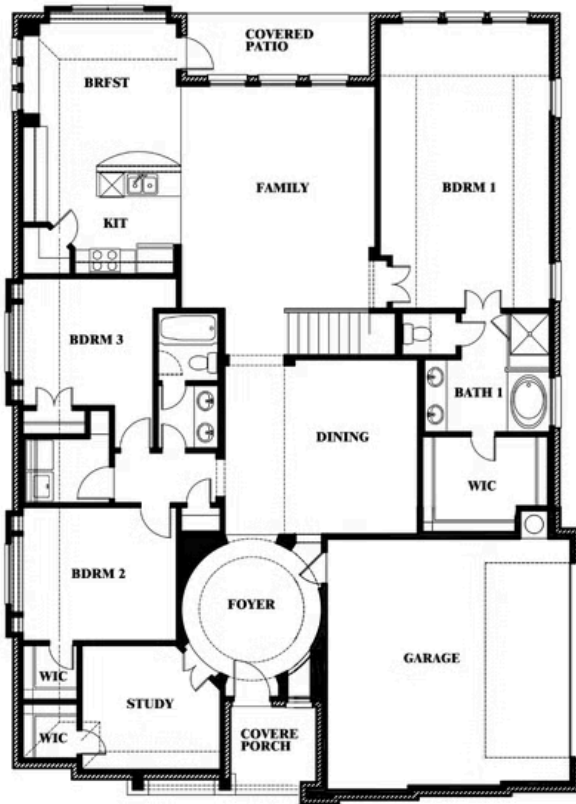

Carolina IV Side Entry

HOMES FROM
\$555,990

CLASSIC SERIES

WILDCAT RIDGE

9401 WILDCAT RIDGE, GODLEY, TX 76044

3,258
SQUARE FEET

4
BEDROOMS

3.0
BATHROOMS

2
CAR GARAGE

ELEVATION T

ELEVATION S

ELEVATION S

ELEVATION R

ELEVATION R

Carolina IV Side Entry

WILDCAT RIDGE

9401 WILDCAT RIDGE, GODLEY, TX 76044

Carolina IV Side Entry

This brochure is for general informational purposes and is to be used as a guide only. Changes may be made during the development process and floorplans, dimensions, fixtures, fittings, finishes and specifications are subject to change without notice. Window placement, balcony configuration, wardrobe sizes and living areas may vary slightly within each plan type. EQUAL HOUSING OPPORTUNITY