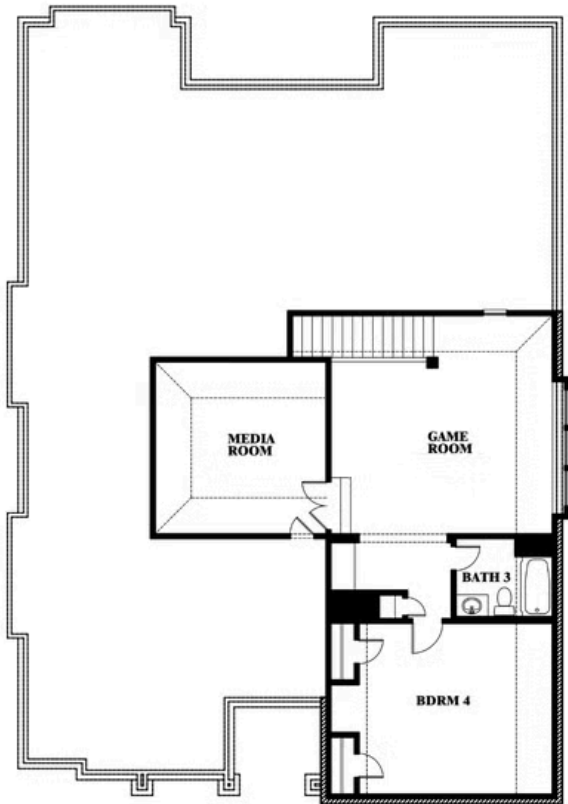

Carolina IV Side Entry

HOMES FROM
\$555,990

CLASSIC SERIES

WILDCAT RIDGE

9401 WILDCAT RIDGE, GODLEY, TX 76044

3,258
SQUARE FEET

4
BEDROOMS

3.0
BATHROOMS

2
CAR GARAGE

ELEVATION T

ELEVATION S

ELEVATION S

ELEVATION R

ELEVATION R

Carolina IV Side Entry

WILDCAT RIDGE

9401 WILDCAT RIDGE, GODLEY, TX 76044

Carolina IV Side Entry

This brochure is for general informational purposes and is to be used as a guide only. Changes may be made during the development process and floorplans, dimensions, fixtures, fittings, finishes and specifications are subject to change without notice. Window placement, balcony configuration, wardrobe sizes and living areas may vary slightly within each plan type. EQUAL HOUSING OPPORTUNITY