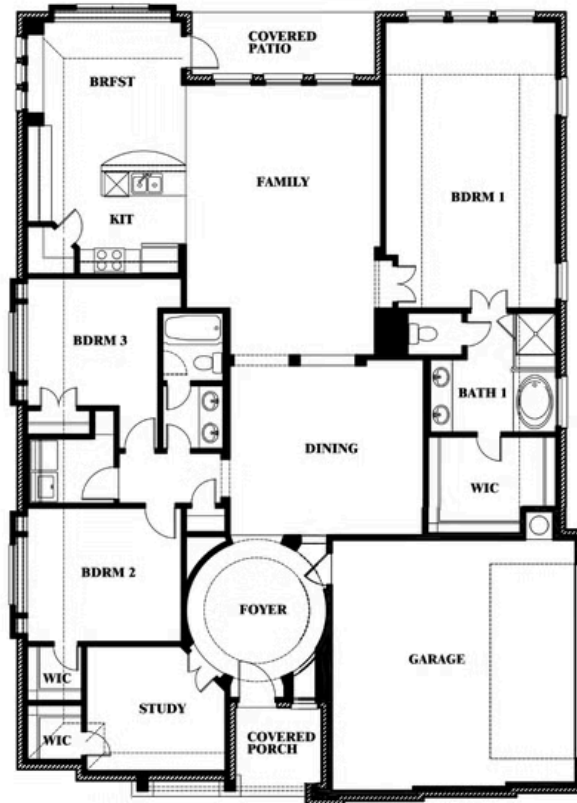

Carolina Side Entry

WILDCAT RIDGE

9401 WILDCAT RIDGE, GODLEY, TX 76044

CAROLINA SIDE ENTRY FLOOR PLAN

Carolina Side Entry

This brochure is for general informational purposes and is to be used as a guide only. Changes may be made during the development process and floorplans, dimensions, fixtures, fittings, finishes and specifications are subject to change without notice. Window placement, balcony configuration, wardrobe sizes and living areas may vary slightly within each plan type. EQUAL HOUSING OPPORTUNITY

Document generated Jun 18, 2026. Prices, plans, square footage, features, amenities and materials are subject to change at any time without notice and vary among communities. Listed prices are for informational purposes only, are not binding, and do not create any contractual obligation(s). The price of any home is dependent on numerous factors, all of which are unique to a specific home, and is not guaranteed until specified in a binding contract. Pricing of elevations and additional optional beds/baths varies per plan. Some plans require a premium homesite. Renderings of homes are artist concepts and may not reflect exact colors and materials. Verify current tax rates & jurisdictions with the appropriate taxing authority.