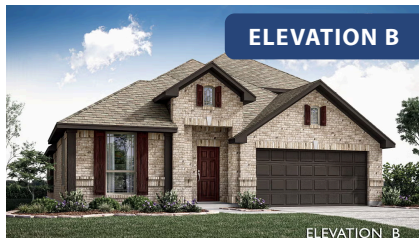

# Cypress II

CLASSIC SERIES

HOMES FROM  
**\$435,990**

**WILDCAT RIDGE**

9401 WILDCAT RIDGE, GODLEY, TX 76044

**2,454**  
SQUARE FEET

**4**  
BEDROOMS

**3.0**  
BATHROOMS

**2**  
CAR GARAGE