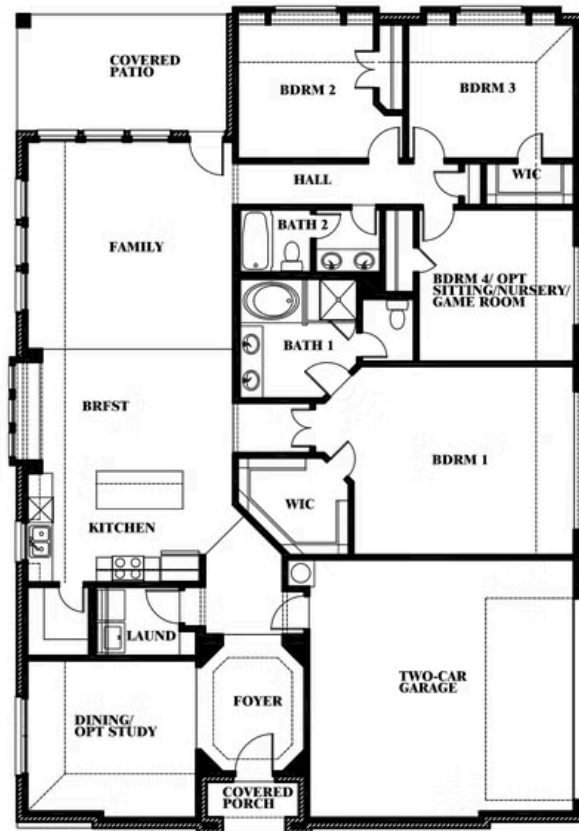

Hawthorne Side Entry

HOMES FROM
\$481,990

CLASSIC SERIES

WILDCAT RIDGE

9401 WILDCAT RIDGE, GODLEY, TX 76044

2,240
SQUARE FEET

3
BEDROOMS

2.0
BATHROOMS

2
CAR GARAGE

ELEVATION R

ELEVATION S

ELEVATION S

ELEVATION T

ELEVATION T

Hawthorne Side Entry

WILDCAT RIDGE

9401 WILDCAT RIDGE, GODLEY, TX 76044

Hawthorne Side Entry

This brochure is for general informational purposes and is to be used as a guide only. Changes may be made during the development process and floorplans, dimensions, fixtures, fittings, finishes and specifications are subject to change without notice. Window placement, balcony configuration, wardrobe sizes and living areas may vary slightly within each plan type. EQUAL HOUSING OPPORTUNITY