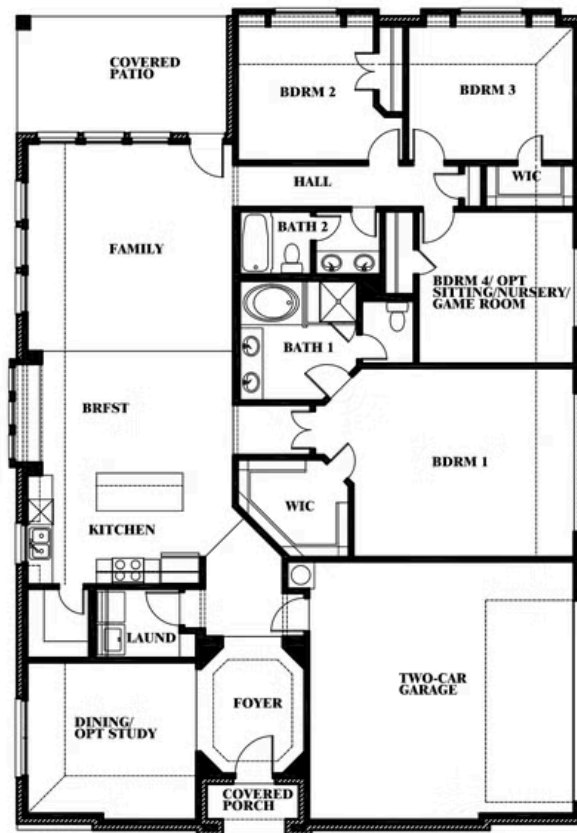

Hawthorne Side Entry

HOMES FROM
\$481,990

CLASSIC SERIES

WILDCAT RIDGE

9401 WILDCAT RIDGE, GODLEY, TX 76044

2,240
SQUARE FEET

3
BEDROOMS

2.0
BATHROOMS

2
CAR GARAGE

ELEVATION R

ELEVATION S

ELEVATION S

ELEVATION T

ELEVATION T

Hawthorne Side Entry

WILDCAT RIDGE

9401 WILDCAT RIDGE, GODLEY, TX 76044

Hawthorne Side Entry

This brochure is for general informational purposes and is to be used as a guide only. Changes may be made during the development process and floorplans, dimensions, fixtures, fittings, finishes and specifications are subject to change without notice. Window placement, balcony configuration, wardrobe sizes and living areas may vary slightly within each plan type. EQUAL HOUSING OPPORTUNITY