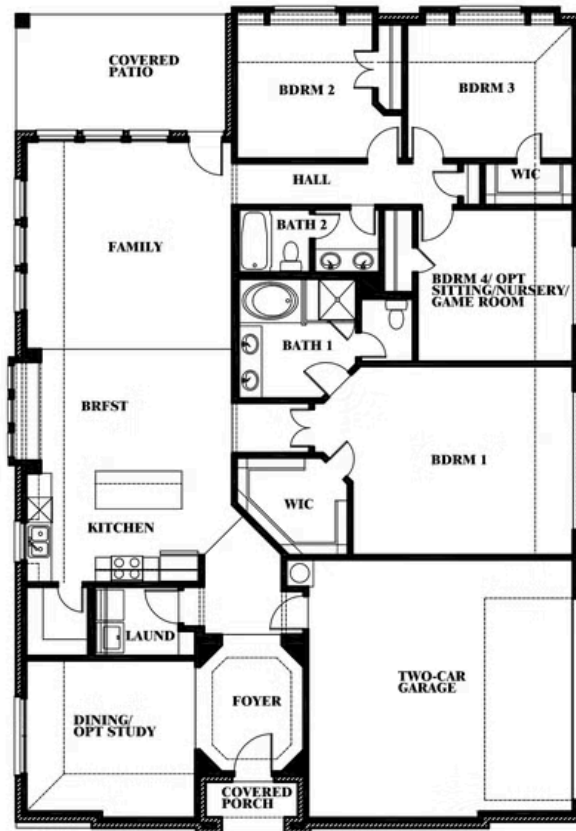

Hawthorne Side Entry

WILDCAT RIDGE

9401 WILDCAT RIDGE, GODLEY, TX 76044

Hawthorne Side Entry

This brochure is for general informational purposes and is to be used as a guide only. Changes may be made during the development process and floorplans, dimensions, fixtures, fittings, finishes and specifications are subject to change without notice. Window placement, balcony configuration, wardrobe sizes and living areas may vary slightly within each plan type. EQUAL HOUSING OPPORTUNITY