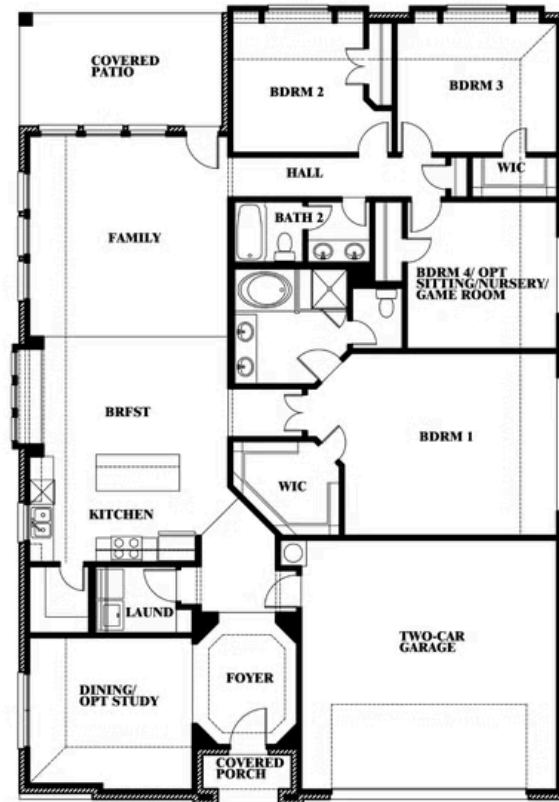

Hawthorne

WILDCAT RIDGE

9401 WILDCAT RIDGE, GODLEY, TX 76044

Hawthorne

This brochure is for general informational purposes and is to be used as a guide only. Changes may be made during the development process and floorplans, dimensions, fixtures, fittings, finishes and specifications are subject to change without notice. Window placement, balcony configuration, wardrobe sizes and living areas may vary slightly within each plan type. EQUAL HOUSING OPPORTUNITY