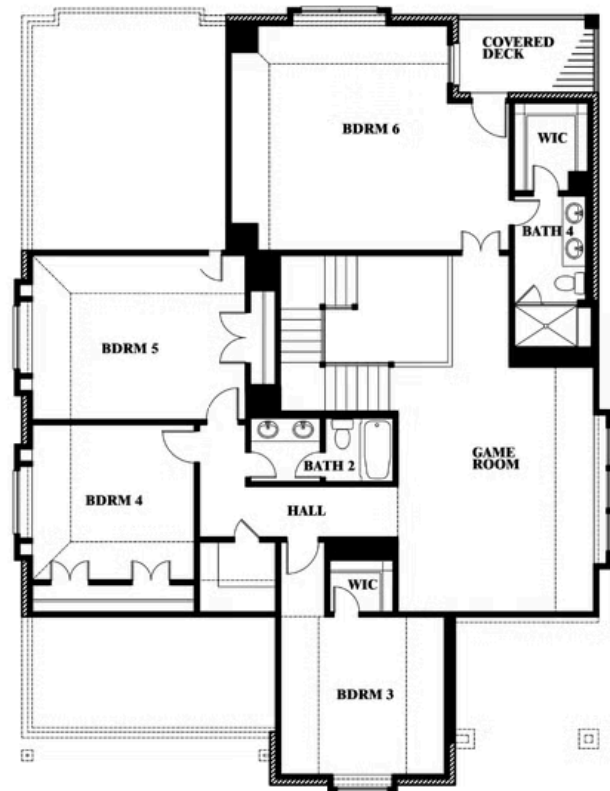

Magnolia III Side Entry

HOMES FROM
\$589,990

CLASSIC SERIES

WILDCAT RIDGE

9401 WILDCAT RIDGE, GODLEY, TX 76044

3,754
SQUARE FEET

5
BEDROOMS

3.5
BATHROOMS

2
CAR GARAGE

Document generated Jul 8, 2026. Prices, plans, square footage, features, amenities and materials are subject to change at any time without notice and vary among communities. Listed prices are for informational purposes only, are not binding, and do not create any contractual obligation(s). The price of any home is dependent on numerous factors, all of which are unique to a specific home, and is not guaranteed until specified in a binding contract. Pricing of elevations and additional optional beds/baths varies per plan. Some plans require a premium homesite. Renderings of homes are artist concepts and may not reflect exact colors and materials. Verify current tax rates & jurisdictions with the appropriate taxing authority.

Magnolia III Side Entry

WILDCAT RIDGE

9401 WILDCAT RIDGE, GODLEY, TX 76044

Magnolia III Side Entry

This brochure is for general informational purposes and is to be used as a guide only. Changes may be made during the development process and floorplans, dimensions, fixtures, fittings, finishes and specifications are subject to change without notice. Window placement, balcony configuration, wardrobe sizes and living areas may vary slightly within each plan type. EQUAL HOUSING OPPORTUNITY