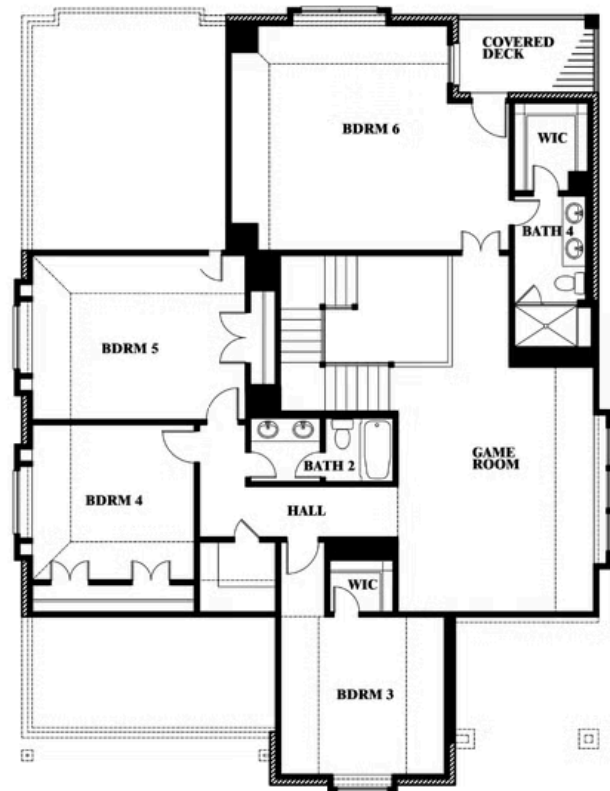

Magnolia III Side Entry

HOMES FROM
\$589,990

CLASSIC SERIES

WILDCAT RIDGE

9401 WILDCAT RIDGE, GODLEY, TX 76044

3,754
SQUARE FEET

5
BEDROOMS

3.5
BATHROOMS

2
CAR GARAGE

ELEVATION R

ELEVATION S

ELEVATION S

ELEVATION T

ELEVATION T

Magnolia III Side Entry

WILDCAT RIDGE

9401 WILDCAT RIDGE, GODLEY, TX 76044

Magnolia III Side Entry

This brochure is for general informational purposes and is to be used as a guide only. Changes may be made during the development process and floorplans, dimensions, fixtures, fittings, finishes and specifications are subject to change without notice. Window placement, balcony configuration, wardrobe sizes and living areas may vary slightly within each plan type. EQUAL HOUSING OPPORTUNITY