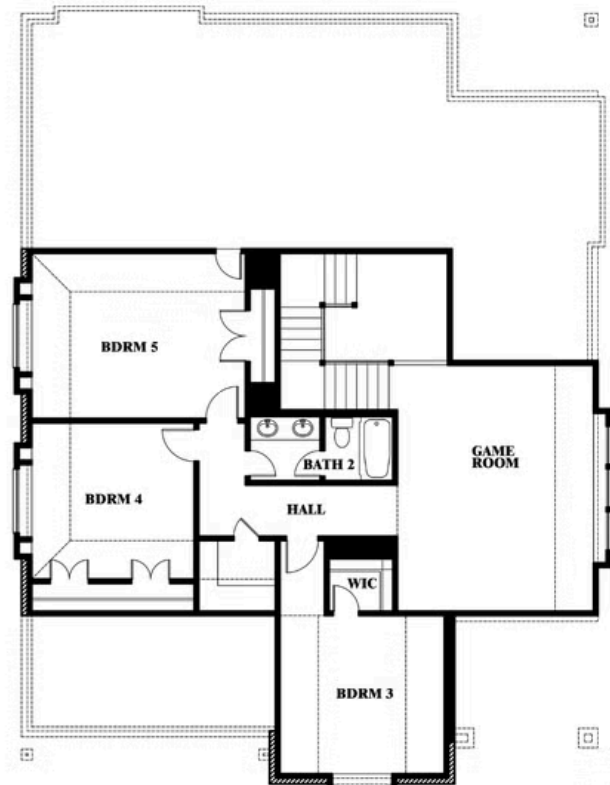

Magnolia Side Entry

WILDCAT RIDGE

9401 WILDCAT RIDGE, GODLEY, TX 76044

Magnolia Side Entry

This brochure is for general informational purposes and is to be used as a guide only. Changes may be made during the development process and floorplans, dimensions, fixtures, fittings, finishes and specifications are subject to change without notice. Window placement, balcony configuration, wardrobe sizes and living areas may vary slightly within each plan type. EQUAL HOUSING OPPORTUNITY