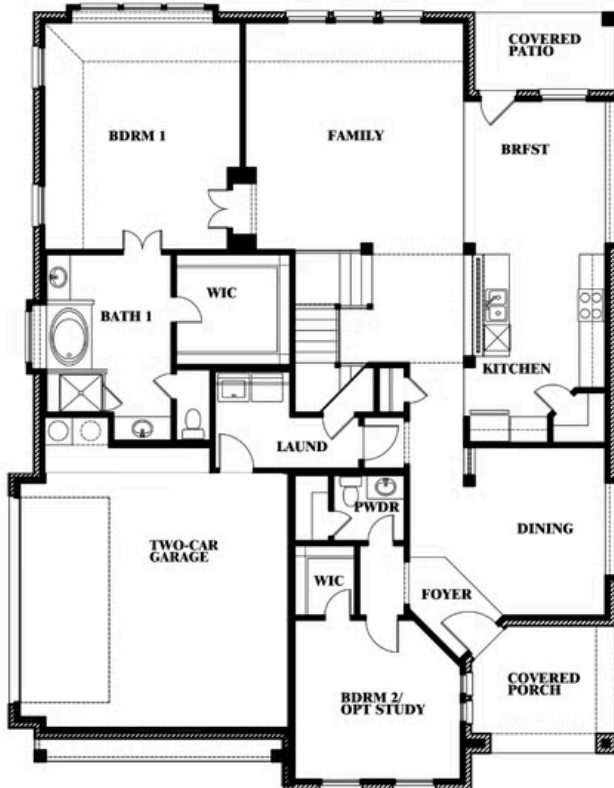

Magnolia Side Entry

WILDCAT RIDGE

9401 WILDCAT RIDGE, GODLEY, TX 76044

Magnolia Side Entry

This brochure is for general informational purposes and is to be used as a guide only. Changes may be made during the development process and floorplans, dimensions, fixtures, fittings, finishes and specifications are subject to change without notice. Window placement, balcony configuration, wardrobe sizes and living areas may vary slightly within each plan type. EQUAL HOUSING OPPORTUNITY