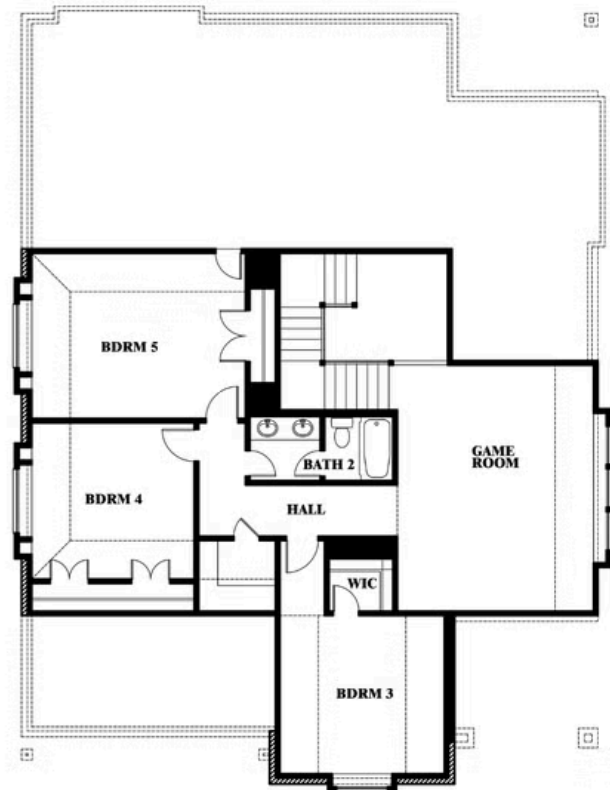

Magnolia Side Entry

HOMES FROM
\$545,990

CLASSIC SERIES

WILDCAT RIDGE

9401 WILDCAT RIDGE, GODLEY, TX 76044

3,187
SQUARE FEET

4
BEDROOMS

2.5
BATHROOMS

2
CAR GARAGE

ELEVATION R

ELEVATION S

ELEVATION S

ELEVATION T

ELEVATION T

Magnolia Side Entry

WILDCAT RIDGE

9401 WILDCAT RIDGE, GODLEY, TX 76044

Magnolia Side Entry

This brochure is for general informational purposes and is to be used as a guide only. Changes may be made during the development process and floorplans, dimensions, fixtures, fittings, finishes and specifications are subject to change without notice. Window placement, balcony configuration, wardrobe sizes and living areas may vary slightly within each plan type. EQUAL HOUSING OPPORTUNITY