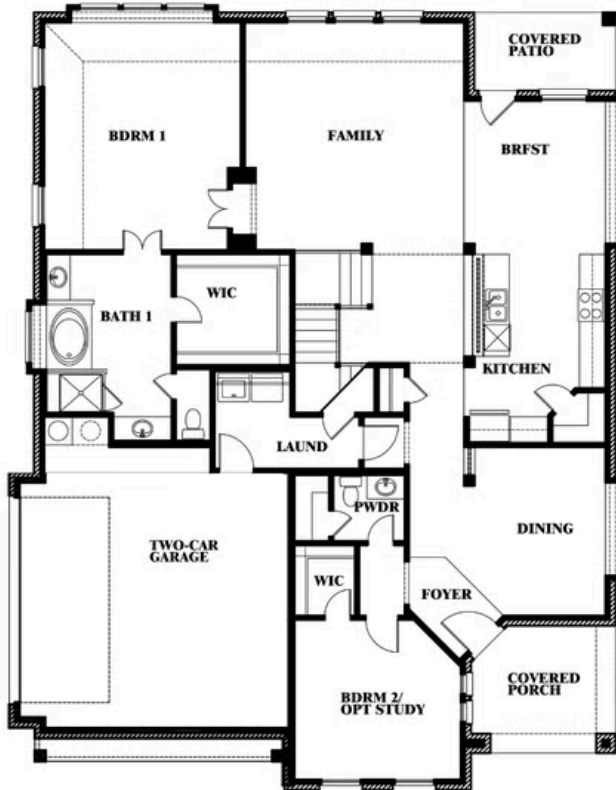

Magnolia Side Entry

HOMES FROM
\$545,990

CLASSIC SERIES

WILDCAT RIDGE

9401 WILDCAT RIDGE, GODLEY, TX 76044

3,187
SQUARE FEET

4
BEDROOMS

2.5
BATHROOMS

2
CAR GARAGE

Magnolia Side Entry

WILDCAT RIDGE

9401 WILDCAT RIDGE, GODLEY, TX 76044

Magnolia Side Entry

This brochure is for general informational purposes and is to be used as a guide only. Changes may be made during the development process and floorplans, dimensions, fixtures, fittings, finishes and specifications are subject to change without notice. Window placement, balcony configuration, wardrobe sizes and living areas may vary slightly within each plan type. EQUAL HOUSING OPPORTUNITY