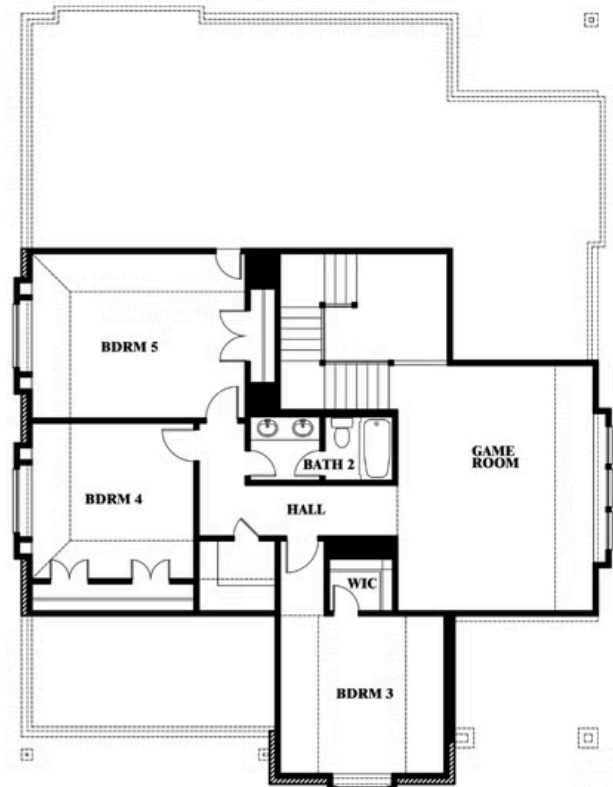

Magnolia Side Entry

HOMES FROM
\$545,990

CLASSIC SERIES

WILDCAT RIDGE

9401 WILDCAT RIDGE, GODLEY, TX 76044

3,187
SQUARE FEET

4
BEDROOMS

2.5
BATHROOMS

Magnolia Side Entry

WILDCAT RIDGE

9401 WILDCAT RIDGE, GODLEY, TX 76044

Magnolia Side Entry

This brochure is for general informational purposes and is to be used as a guide only. Changes may be made during the development process and floorplans, dimensions, fixtures, fittings, finishes and specifications are subject to change without notice. Window placement, balcony configuration, wardrobe sizes and living areas may vary slightly within each plan type. EQUAL HOUSING OPPORTUNITY