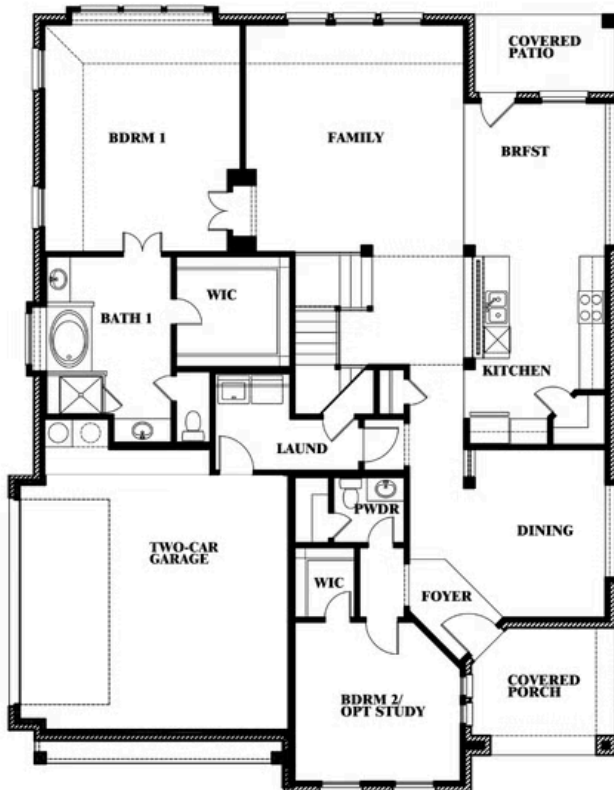

Magnolia Side Entry

HOMES FROM
\$545,990

CLASSIC SERIES

WILDCAT RIDGE

9401 WILDCAT RIDGE, GODLEY, TX 76044

3,187
SQUARE FEET

4
BEDROOMS

2.5
BATHROOMS

Magnolia Side Entry

WILDCAT RIDGE

9401 WILDCAT RIDGE, GODLEY, TX 76044

Magnolia Side Entry

This brochure is for general informational purposes and is to be used as a guide only. Changes may be made during the development process and floorplans, dimensions, fixtures, fittings, finishes and specifications are subject to change without notice. Window placement, balcony configuration, wardrobe sizes and living areas may vary slightly within each plan type. EQUAL HOUSING OPPORTUNITY