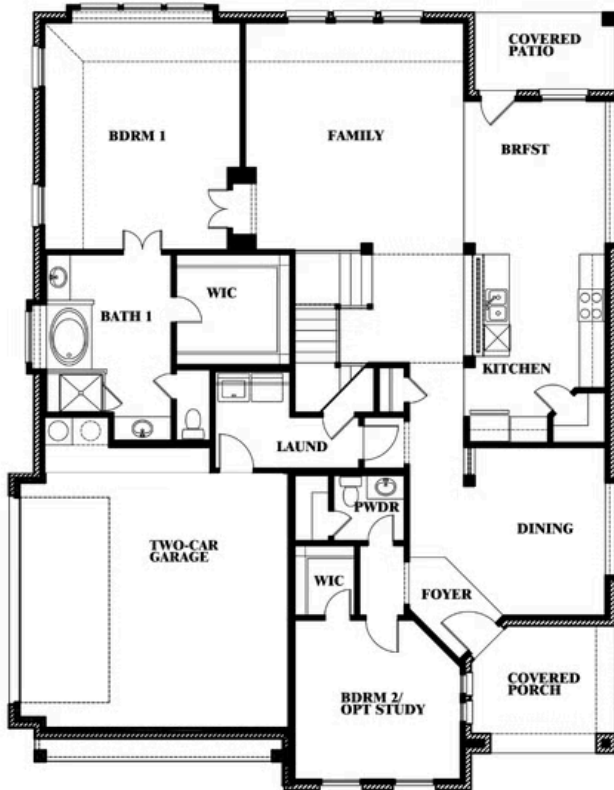

Magnolia Side Entry

HOMES FROM
\$545,990

CLASSIC SERIES

WILDCAT RIDGE

9401 WILDCAT RIDGE, GODLEY, TX 76044

3,187
SQUARE FEET

4
BEDROOMS

2.5
BATHROOMS

2
CAR GARAGE

ELEVATION R

ELEVATION S

ELEVATION S

ELEVATION T

ELEVATION T

Magnolia Side Entry

WILDCAT RIDGE

9401 WILDCAT RIDGE, GODLEY, TX 76044

Magnolia Side Entry

This brochure is for general informational purposes and is to be used as a guide only. Changes may be made during the development process and floorplans, dimensions, fixtures, fittings, finishes and specifications are subject to change without notice. Window placement, balcony configuration, wardrobe sizes and living areas may vary slightly within each plan type. EQUAL HOUSING OPPORTUNITY