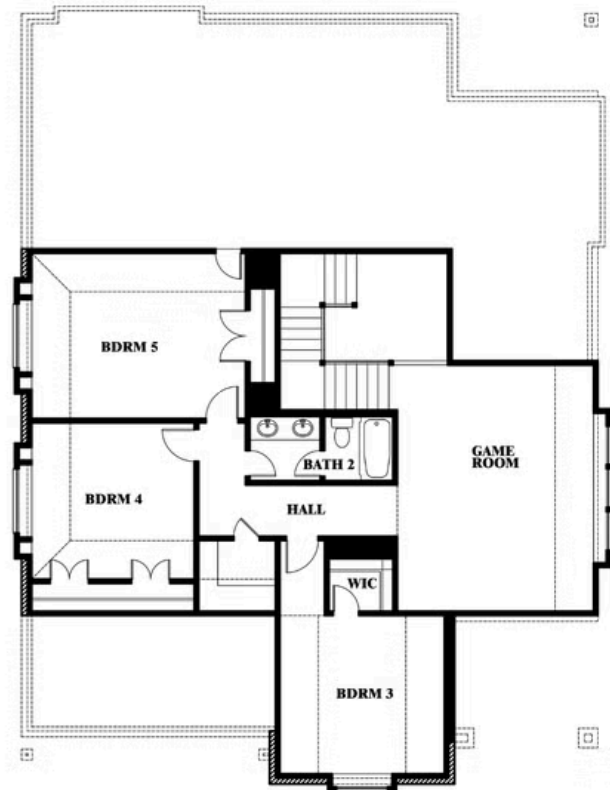

Magnolia Side Entry

HOMES FROM
\$545,990

CLASSIC SERIES

WILDCAT RIDGE

9401 WILDCAT RIDGE, GODLEY, TX 76044

3,187
SQUARE FEET

4
BEDROOMS

2.5
BATHROOMS

2
CAR GARAGE

Magnolia Side Entry

WILDCAT RIDGE

9401 WILDCAT RIDGE, GODLEY, TX 76044

Magnolia Side Entry

This brochure is for general informational purposes and is to be used as a guide only. Changes may be made during the development process and floorplans, dimensions, fixtures, fittings, finishes and specifications are subject to change without notice. Window placement, balcony configuration, wardrobe sizes and living areas may vary slightly within each plan type. EQUAL HOUSING OPPORTUNITY