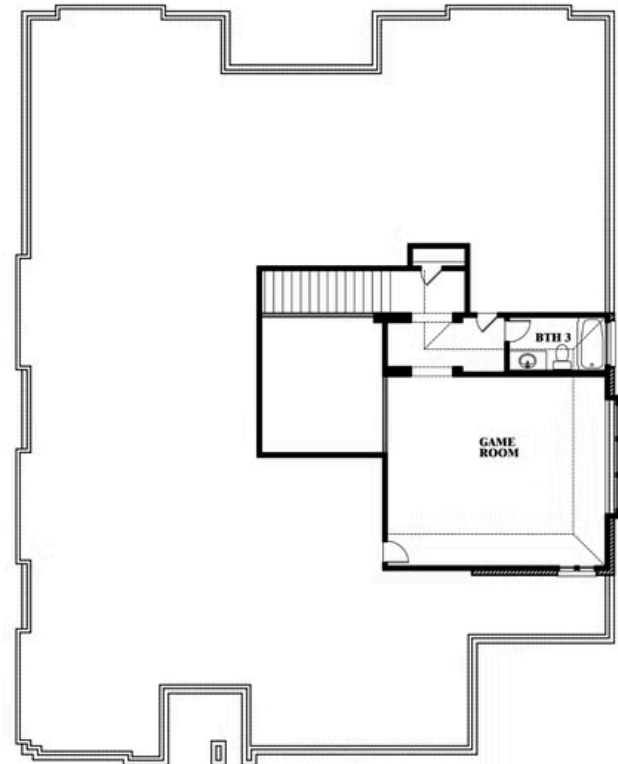

Primrose FE II

HOMES FROM
\$598,990

CLASSIC SERIES

WILDCAT RIDGE

9401 WILDCAT RIDGE, GODLEY, TX 76044

3,336
SQUARE FEET

3
BEDROOMS

3.5
BATHROOMS

3
CAR GARAGE

PRIMROSE FE II ELEVATION A

PRIMROSE FE II ELEVATION B

ELEVATION B

PRIMROSE FE II ELEVATION C

ELEVATION C

Primrose FE II

WILDCAT RIDGE

9401 WILDCAT RIDGE, GODLEY, TX 76044

Primrose FE II

This brochure is for general informational purposes and is to be used as a guide only. Changes may be made during the development process and floorplans, dimensions, fixtures, fittings, finishes and specifications are subject to change without notice. Window placement, balcony configuration, wardrobe sizes and living areas may vary slightly within each plan type. EQUAL HOUSING OPPORTUNITY