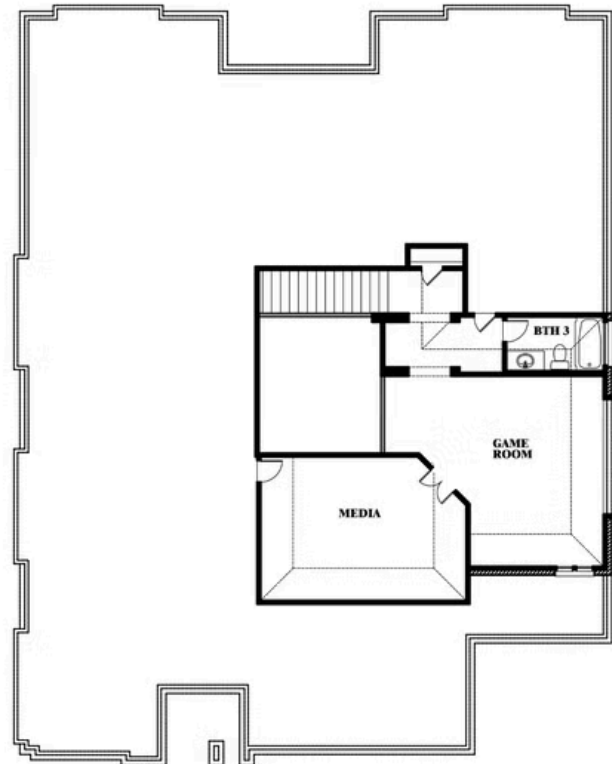

Primrose FE III

HOMES FROM
\$606,990

CLASSIC SERIES

WILDCAT RIDGE

WILDCAT RIDGE, GODLEY, TX 76044

3,525
SQUARE FEET

3
BEDROOMS

3.5
BATHROOMS

Primrose FE III

WILDCAT RIDGE

WILDCAT RIDGE, GODLEY, TX 76044

Primrose FE III

This brochure is for general informational purposes and is to be used as a guide only. Changes may be made during the development process and floorplans, dimensions, fixtures, fittings, finishes and specifications are subject to change without notice. Window placement, balcony configuration, wardrobe sizes and living areas may vary slightly within each plan type. EQUAL HOUSING OPPORTUNITY