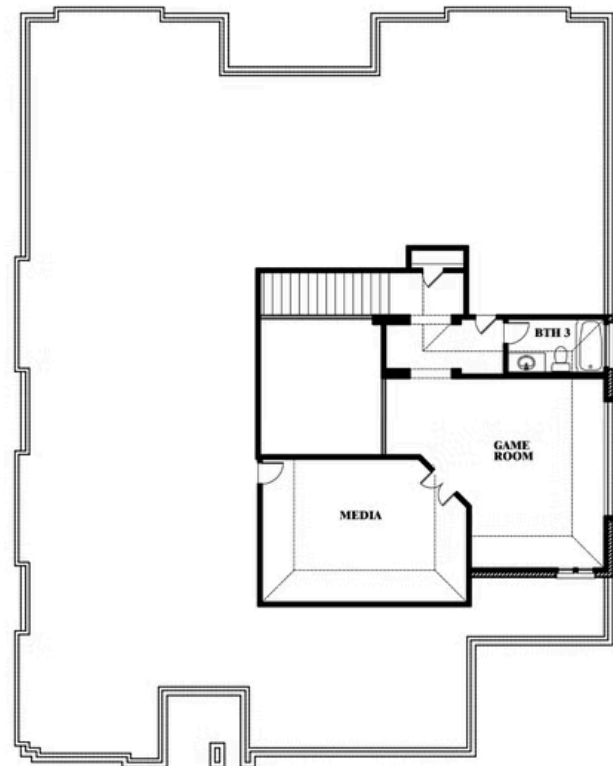

Primrose FE III

HOMES FROM
\$606,990

CLASSIC SERIES

WILDCAT RIDGE

9401 WILDCAT RIDGE, GODLEY, TX 76044

3,525
SQUARE FEET

3
BEDROOMS

3.5
BATHROOMS

Primrose FE III

WILDCAT RIDGE

9401 WILDCAT RIDGE, GODLEY, TX 76044

Primrose FE III

This brochure is for general informational purposes and is to be used as a guide only. Changes may be made during the development process and floorplans, dimensions, fixtures, fittings, finishes and specifications are subject to change without notice. Window placement, balcony configuration, wardrobe sizes and living areas may vary slightly within each plan type. EQUAL HOUSING OPPORTUNITY