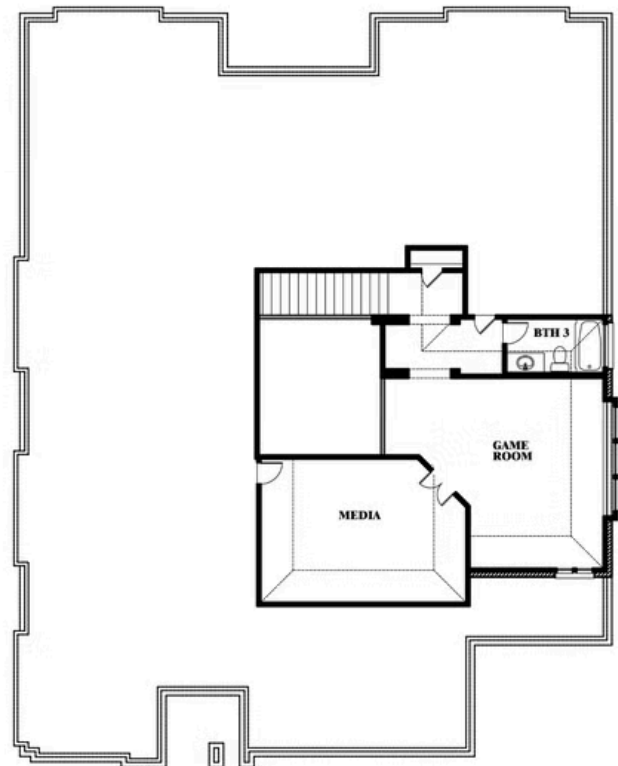

Primrose FE III

HOMES FROM
\$606,990

CLASSIC SERIES

WILDCAT RIDGE

9401 WILDCAT RIDGE, GODLEY, TX 76044

3,525
SQUARE FEET

3
BEDROOMS

3.5
BATHROOMS

3
CAR GARAGE

Primrose FE III

WILDCAT RIDGE

9401 WILDCAT RIDGE, GODLEY, TX 76044

Primrose FE III

This brochure is for general informational purposes and is to be used as a guide only. Changes may be made during the development process and floorplans, dimensions, fixtures, fittings, finishes and specifications are subject to change without notice. Window placement, balcony configuration, wardrobe sizes and living areas may vary slightly within each plan type. EQUAL HOUSING OPPORTUNITY