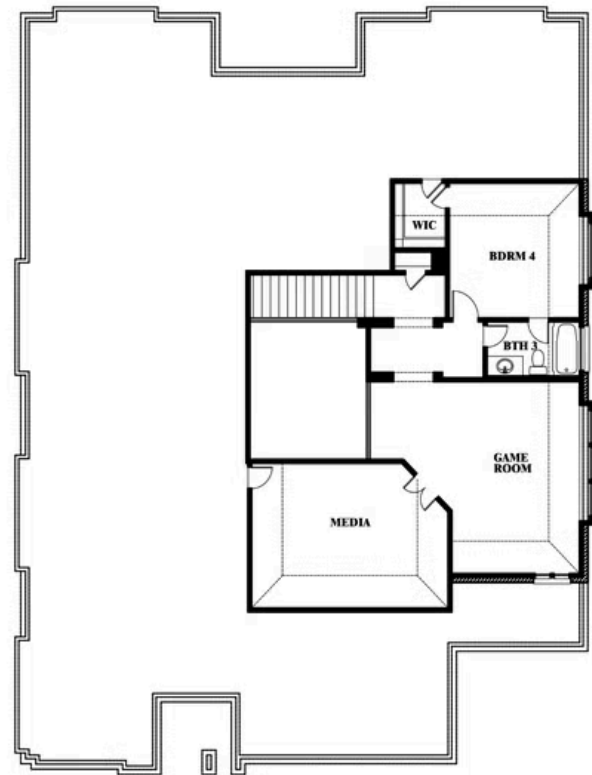

Primrose FE V

WILDCAT RIDGE

9401 WILDCAT RIDGE, GODLEY, TX 76044

Primrose FE V

This brochure is for general informational purposes and is to be used as a guide only. Changes may be made during the development process and floorplans, dimensions, fixtures, fittings, finishes and specifications are subject to change without notice. Window placement, balcony configuration, wardrobe sizes and living areas may vary slightly within each plan type. EQUAL HOUSING OPPORTUNITY