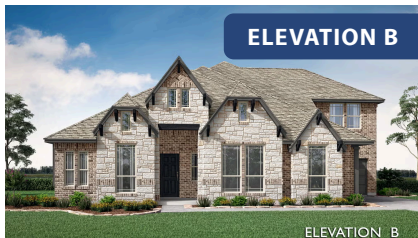

Primrose II

HOMES FROM
\$591,990

CLASSIC SERIES

WILDCAT RIDGE

9401 WILDCAT RIDGE, GODLEY, TX 76044

3,299
SQUARE FEET

3
BEDROOMS

2.5
BATHROOMS

3
CAR GARAGE

ELEVATION A

ELEVATION B

ELEVATION B

ELEVATION C

ELEVATION C

Primrose II

WILDCAT RIDGE