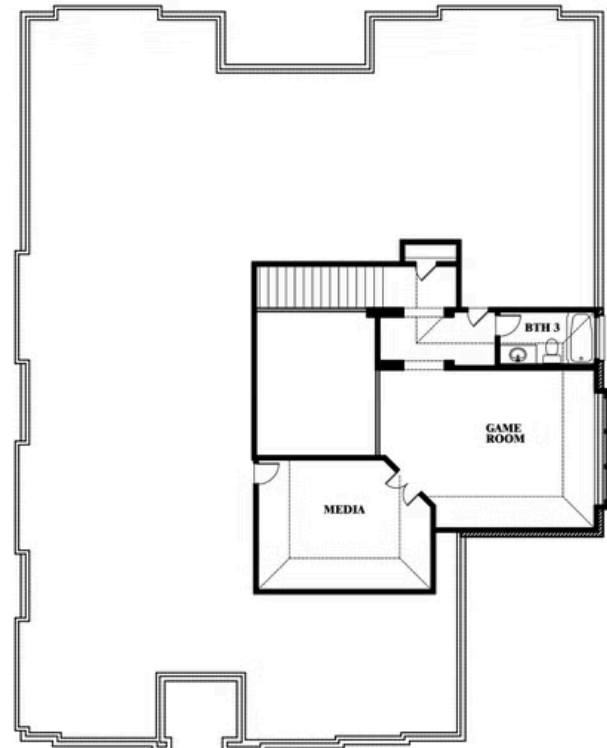

Primrose III

HOMES FROM
\$599,990

CLASSIC SERIES

WILDCAT RIDGE

9401 WILDCAT RIDGE, GODLEY, TX 76044

3,483
SQUARE FEET

3
BEDROOMS

3.5
BATHROOMS

3
CAR GARAGE

Primrose III

WILDCAT RIDGE

9401 WILDCAT RIDGE, GODLEY, TX 76044

Primrose III

This brochure is for general informational purposes and is to be used as a guide only. Changes may be made during the development process and floorplans, dimensions, fixtures, fittings, finishes and specifications are subject to change without notice. Window placement, balcony configuration, wardrobe sizes and living areas may vary slightly within each plan type. EQUAL HOUSING OPPORTUNITY