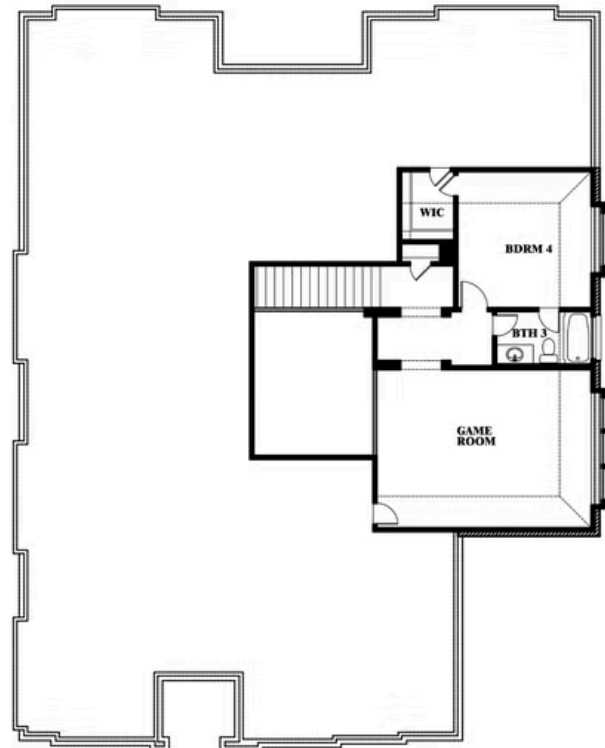

Primrose IV

HOMES FROM
\$601,990

CLASSIC SERIES

WILDCAT RIDGE

9401 WILDCAT RIDGE, GODLEY, TX 76044

3,516
SQUARE FEET

3
BEDROOMS

3.5
BATHROOMS

3
CAR GARAGE

ELEVATION A

ELEVATION B

ELEVATION B

ELEVATION C

ELEVATION C

Primrose IV

WILDCAT RIDGE

9401 WILDCAT RIDGE, GODLEY, TX 76044

Primrose IV

This brochure is for general informational purposes and is to be used as a guide only. Changes may be made during the development process and floorplans, dimensions, fixtures, fittings, finishes and specifications are subject to change without notice. Window placement, balcony configuration, wardrobe sizes and living areas may vary slightly within each plan type. EQUAL HOUSING OPPORTUNITY