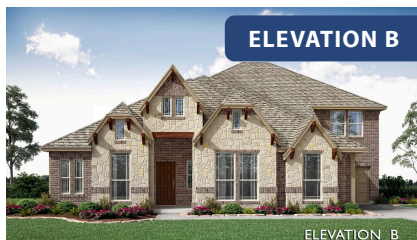

Primrose IV

HOMES FROM
\$601,990

CLASSIC SERIES

WILDCAT RIDGE

9401 WILDCAT RIDGE, GODLEY, TX 76044

3,516
SQUARE FEET

3
BEDROOMS

3.5
BATHROOMS

3
CAR GARAGE

ELEVATION A

ELEVATION B

ELEVATION B

ELEVATION C

ELEVATION C

Primrose IV

WILDCAT RIDGE