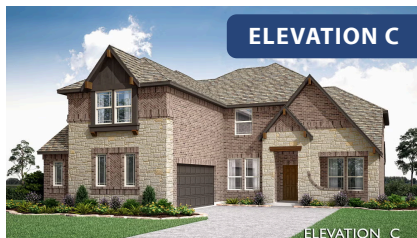

Spring Cress

HOMES FROM
\$568,990

CLASSIC SERIES

WILDCAT RIDGE

9401 WILDCAT RIDGE, GODLEY, TX 76044

3,518
SQUARE FEET

4
BEDROOMS

3.5
BATHROOMS

2
CAR GARAGE

Document generated Jun 17, 2026. Prices, plans, square footage, features, amenities and materials are subject to change at any time without notice and vary among communities. Listed prices are for informational purposes only, are not binding, and do not create any contractual obligation(s). The price of any home is dependent on numerous factors, all of which are unique to a specific home, and is not guaranteed until specified in a binding contract. Pricing of elevations and additional optional beds/baths varies per plan. Some plans require a premium homesite. Renderings of homes are artist concepts and may not reflect exact colors and materials. Verify current tax rates & jurisdictions with the appropriate taxing authority.