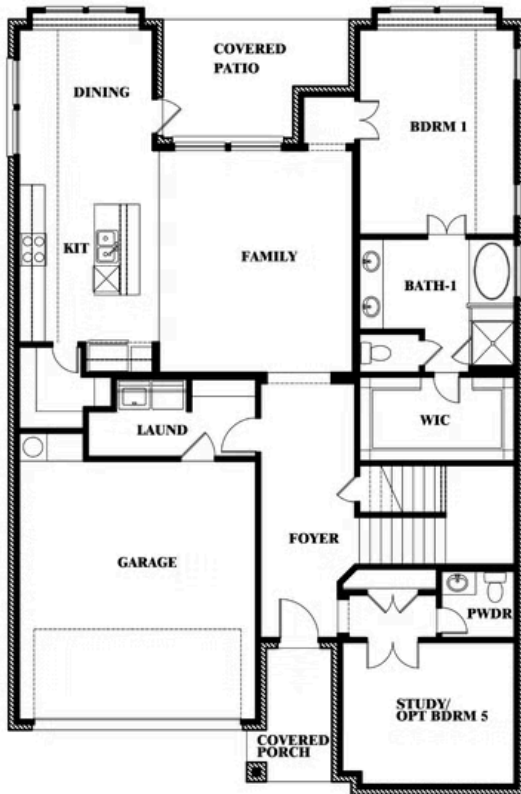

## WILDCAT RIDGE

9401 WILDCAT RIDGE, GODLEY, TX 76044

**2,591**  
SQUARE FEET

**3**  
BEDROOMS

**2.5**  
BATHROOMS

**2**  
CAR GARAGE

# Violet II

VIOLET II FLOOR PLAN

## Violet II

This brochure is for general informational purposes and is to be used as a guide only. Changes may be made during the development process and floorplans, dimensions, fixtures, fittings, finishes and specifications are subject to change without notice. Window placement, balcony configuration, wardrobe sizes and living areas may vary slightly within each plan type. EQUAL HOUSING OPPORTUNITY