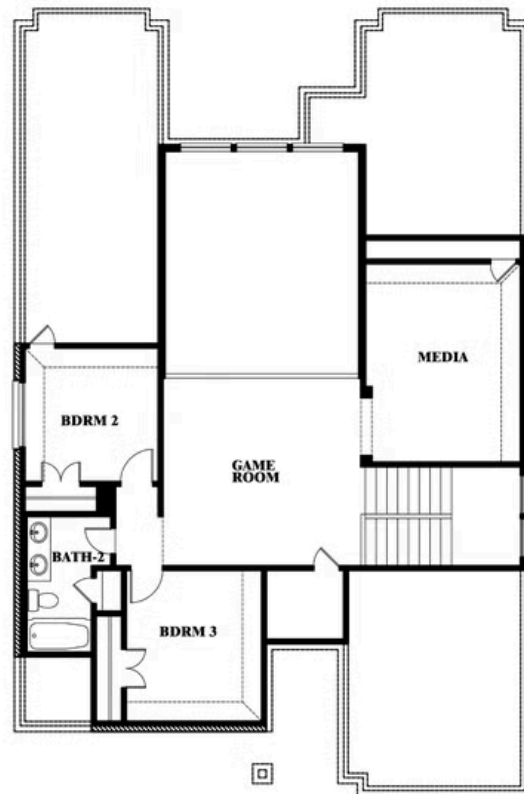

Violet II

VIOLET II FLOOR PLAN

WILDCAT RIDGE

9401 WILDCAT RIDGE, GODLEY, TX 76044

Violet II

This brochure is for general informational purposes and is to be used as a guide only. Changes may be made during the development process and floorplans, dimensions, fixtures, fittings, finishes and specifications are subject to change without notice. Window placement, balcony configuration, wardrobe sizes and living areas may vary slightly within each plan type. EQUAL HOUSING OPPORTUNITY