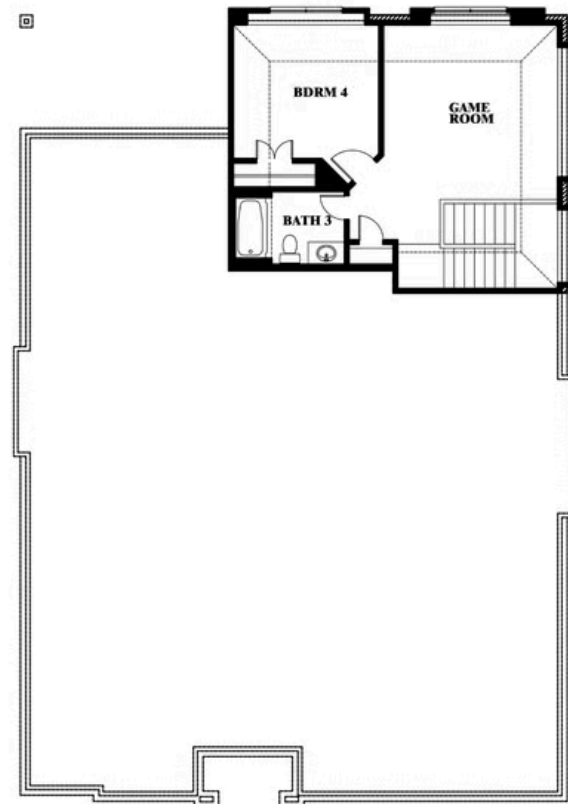

Hawthorne II

HOMES FROM
\$437,990

CLASSIC SERIES

EL DORADO

301 LOS LLANOS RD, GRANBURY, TX 76049

2,752
SQUARE FEET

4
BEDROOMS

3.0
BATHROOMS

2
CAR GARAGE

ELEVATION A

ELEVATION B

ELEVATION B

ELEVATION C

ELEVATION C

Hawthorne II

EL DORADO

301 LOS LLANOS RD, GRANBURY, TX 76049

Hawthorne II

This brochure is for general informational purposes and is to be used as a guide only. Changes may be made during the development process and floorplans, dimensions, fixtures, fittings, finishes and specifications are subject to change without notice. Window placement, balcony configuration, wardrobe sizes and living areas may vary slightly within each plan type. EQUAL HOUSING OPPORTUNITY