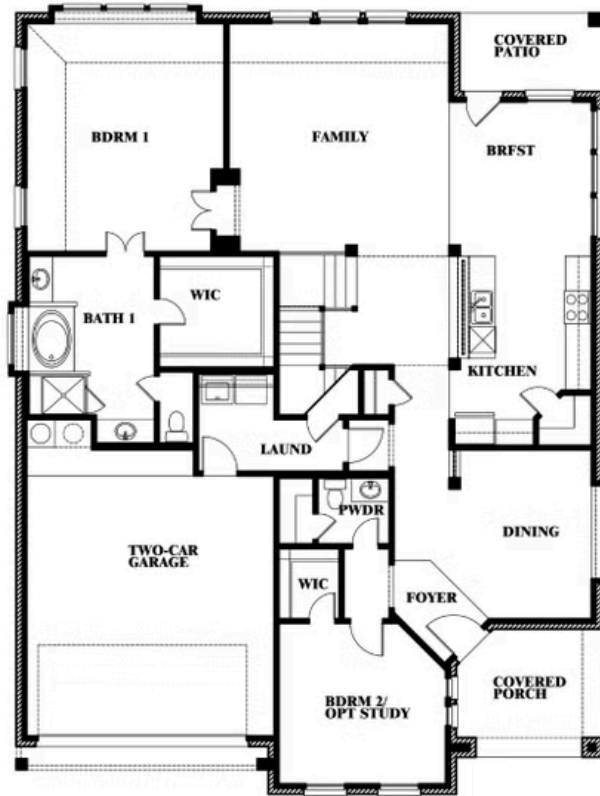

301 Los Llanos Rd

GRANBURY, TX 76049

EL DORADO

MAGNOLIA II FLOOR PLAN

3,430 SQUARE FEET	4 BEDROOMS	2.5 BATHROOMS	2 CAR GARAGE
-----------------------------	----------------------	-------------------------	------------------------

MODEL HOME • 301 LOS LLANOS RD | MAGNOLIA II

Model Home

The Classic Series Magnolia II floor plan is a two-story home with four bedrooms and two and a half bathrooms. Features of this plan include a covered porch, formal dining, large family room, study, open kitchen with custom cabinets and island, a bedroom suite with a walk-in closet and garden tub, and an upstairs game room and media room. Contact us or visit our model home for more information about building this plan.

301 Los Llanos Rd

GRANBURY, TX 76049

MAGNOLIA II FLOOR PLAN

MAGNOLIA II FLOOR PLAN WITH OPTIONAL BATH 3

Magnolia II
Opt. Bath 3 at Bed 5

This brochure is for general informational purposes and is to be used as a guide only. Changes may be made during the development process and floorplans, dimensions, fixtures, fittings, finishes and specifications are subject to change without notice. Window placement, balcony configuration, wardrobe sizes and living areas may vary slightly within each plan type. EQUAL HOUSING OPPORTUNITY