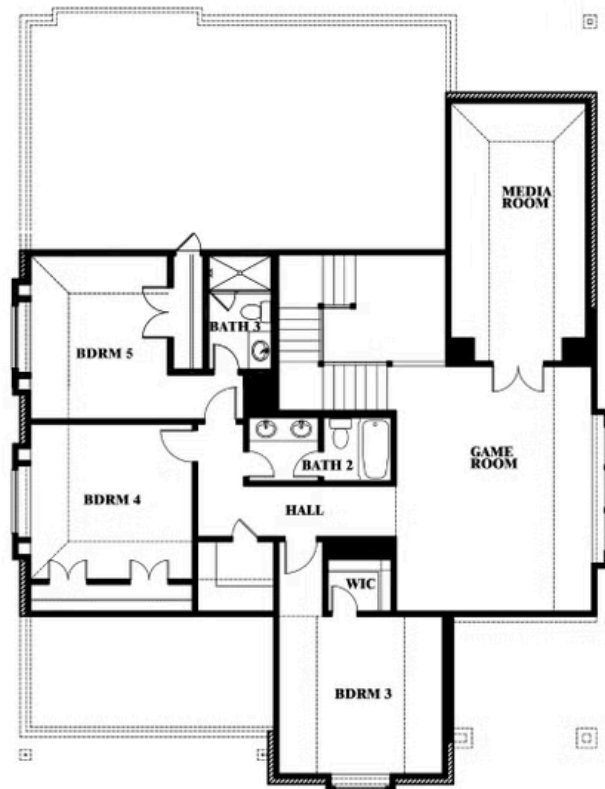

301 Los Llanos Rd

GRANBURY, TX 76049

EL DORADO

MAGNOLIA II FLOOR PLAN

3,430 SQUARE FEET	4 BEDROOMS	2.5 BATHROOMS	2 CAR GARAGE
-----------------------------	----------------------	-------------------------	------------------------

MODEL HOME • 301 LOS LLANOS RD | MAGNOLIA II

Model Home

The Classic Series Magnolia II floor plan is a two-story home with four bedrooms and two and a half bathrooms. Features of this plan include a covered porch, formal dining, large family room, study, open kitchen with custom cabinets and island, a bedroom suite with a walk-in closet and garden tub, and an upstairs game room and media room. Contact us or visit our model home for more information about building this plan.

301 Los Llanos Rd

GRANBURY, TX 76049

MAGNOLIA II FLOOR PLAN

MAGNOLIA II FLOOR PLAN WITH OPTIONAL BATH 3

Magnolia II
Opt. Bath 3 at Bed 5

This brochure is for general informational purposes and is to be used as a guide only. Changes may be made during the development process and floorplans, dimensions, fixtures, fittings, finishes and specifications are subject to change without notice. Window placement, balcony configuration, wardrobe sizes and living areas may vary slightly within each plan type. EQUAL HOUSING OPPORTUNITY