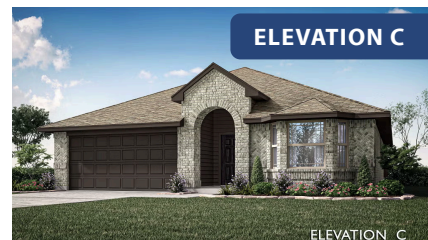

Laurel

HOMES FROM
\$311,990

ELEMENTS SERIES

HEARTLAND ELEMENTS

3916 HOMETOWN BOULEVARD, HEARTLAND, TX 75126

1,531
SQUARE FEET

3
BEDROOMS

2.0
BATHROOMS

2
CAR GARAGE

ELEVATION B

ELEVATION A

ELEVATION A

ELEVATION BS

ELEVATION BS

ELEVATION C

ELEVATION C