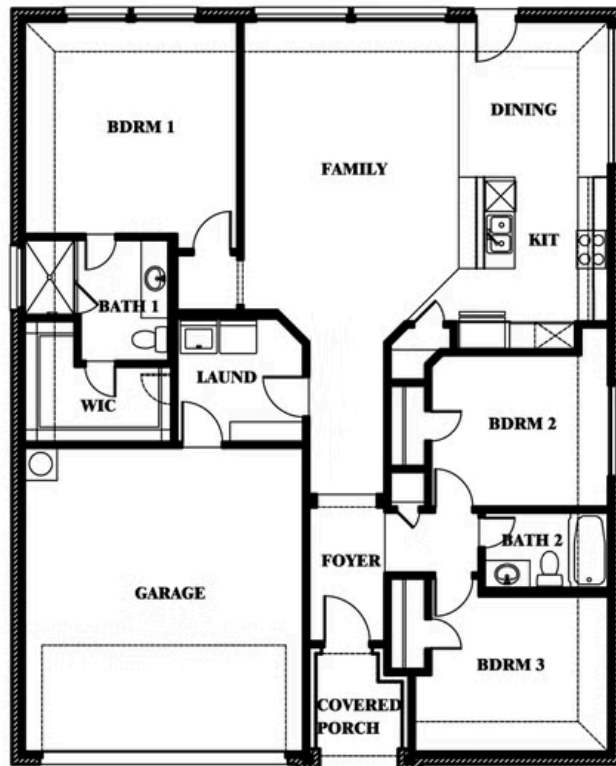

Laurel

HOMES FROM
\$311,990

ELEMENTS SERIES

HEARTLAND ELEMENTS

3916 HOMETOWN BOULEVARD, HEARTLAND, TX 75126

1,531
SQUARE FEET

3
BEDROOMS

2.0
BATHROOMS

2
CAR GARAGE

ELEVATION B

ELEVATION A

ELEVATION A

ELEVATION BS

ELEVATION BS

ELEVATION C

ELEVATION C

Laurel

HEARTLAND ELEMENTS

3916 HOMETOWN BOULEVARD, HEARTLAND, TX 75126

Laurel

This brochure is for general informational purposes and is to be used as a guide only. Changes may be made during the development process and floorplans, dimensions, fixtures, fittings, finishes and specifications are subject to change without notice. Window placement, balcony configuration, wardrobe sizes and living areas may vary slightly within each plan type. EQUAL HOUSING OPPORTUNITY