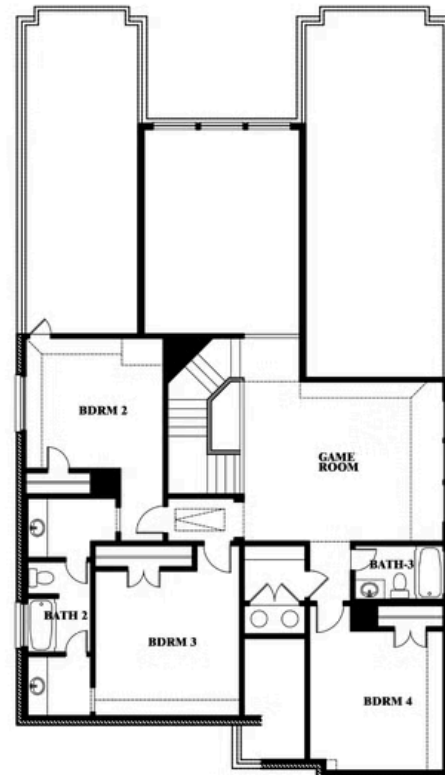

3
CAR GARAGE

ELEVATION A

ELEVATION AS

ELEVATION AS

ELEVATION B

ELEVATION B

ELEVATION C

ELEVATION C

ELEVATION D

ELEVATION D

Rose

ROSE FLOOR PLAN

WAVERLY ESTATES

209 SADDLETREE DRIVE, JOSEPHINE, TX 75173

Rose

This brochure is for general informational purposes and is to be used as a guide only. Changes may be made during the development process and floorplans, dimensions, fixtures, fittings, finishes and specifications are subject to change without notice. Window placement, balcony configuration, wardrobe sizes and living areas may vary slightly within each plan type. EQUAL HOUSING OPPORTUNITY

Rose

WAVERLY ESTATES

209 SADDLETREE DRIVE, JOSEPHINE, TX 75173

ROSE FLOOR PLAN WITH OPTIONAL BED & BATH AT STUDY

Rose Opt. Bed & Bath at Study

This brochure is for general informational purposes and is to be used as a guide only. Changes may be made during the development process and floorplans, dimensions, fixtures, fittings, finishes and specifications are subject to change without notice. Window placement, balcony configuration, wardrobe sizes and living areas may vary slightly within each plan type. EQUAL HOUSING OPPORTUNITY