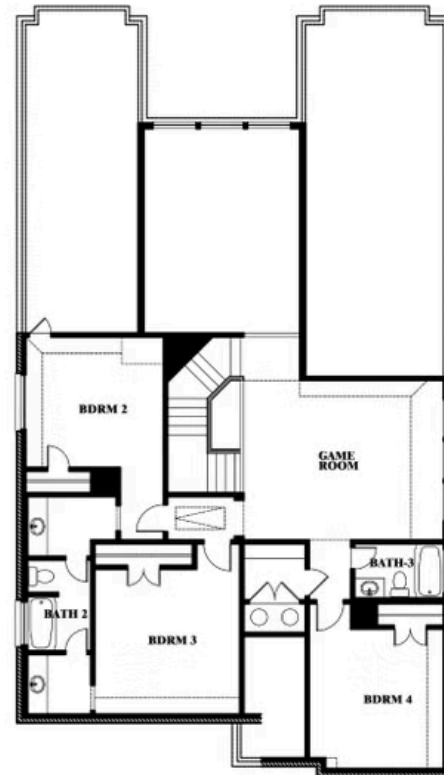

ELEVATION D

ELEVATION D

Rose

ROSE FLOOR PLAN

WAVERLY ESTATES

209 SADDLETREE DRIVE, JOSEPHINE, TX 75173

Rose

This brochure is for general informational purposes and is to be used as a guide only. Changes may be made during the development process and floorplans, dimensions, fixtures, fittings, finishes and specifications are subject to change without notice. Window placement, balcony configuration, wardrobe sizes and living areas may vary slightly within each plan type. EQUAL HOUSING OPPORTUNITY

Rose

WAVERLY ESTATES

209 SADDLETREE DRIVE, JOSEPHINE, TX 75173

ROSE FLOOR PLAN WITH OPTIONAL BED & BATH AT STUDY

Rose Opt. Bed & Bath at Study

This brochure is for general informational purposes and is to be used as a guide only. Changes may be made during the development process and floorplans, dimensions, fixtures, fittings, finishes and specifications are subject to change without notice. Window placement, balcony configuration, wardrobe sizes and living areas may vary slightly within each plan type. EQUAL HOUSING OPPORTUNITY