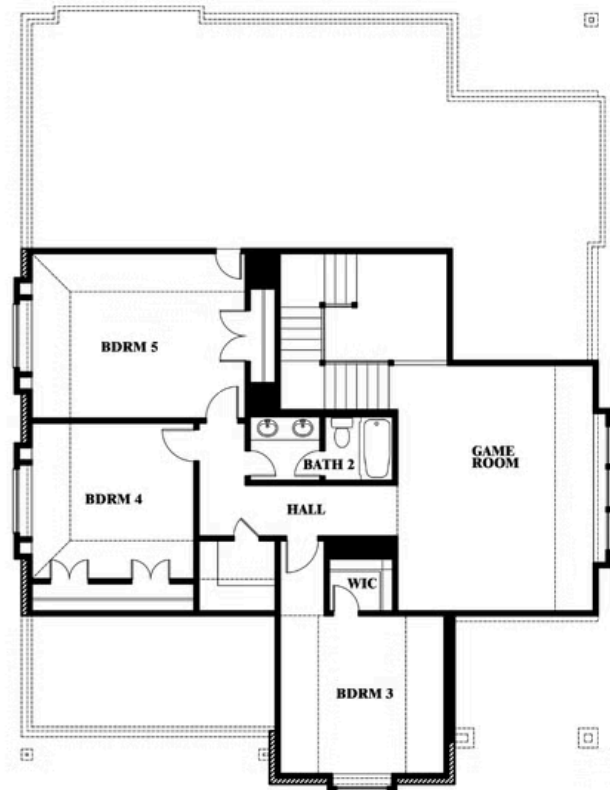

Magnolia Side Entry

HOMES FROM
\$624,990

CLASSIC SERIES

MOCKINGBIRD HILLS CLASSIC ACRE

15 HARRIER STREET, JOSHUA, TX 76058

3,187
SQUARE FEET

4
BEDROOMS

2.5
BATHROOMS

2
CAR GARAGE

Magnolia Side Entry

MOCKINGBIRD HILLS CLASSIC ACRE
15 HARRIER STREET, JOSHUA, TX 76058

Magnolia Side Entry

This brochure is for general informational purposes and is to be used as a guide only. Changes may be made during the development process and floorplans, dimensions, fixtures, fittings, finishes and specifications are subject to change without notice. Window placement, balcony configuration, wardrobe sizes and living areas may vary slightly within each plan type. EQUAL HOUSING OPPORTUNITY