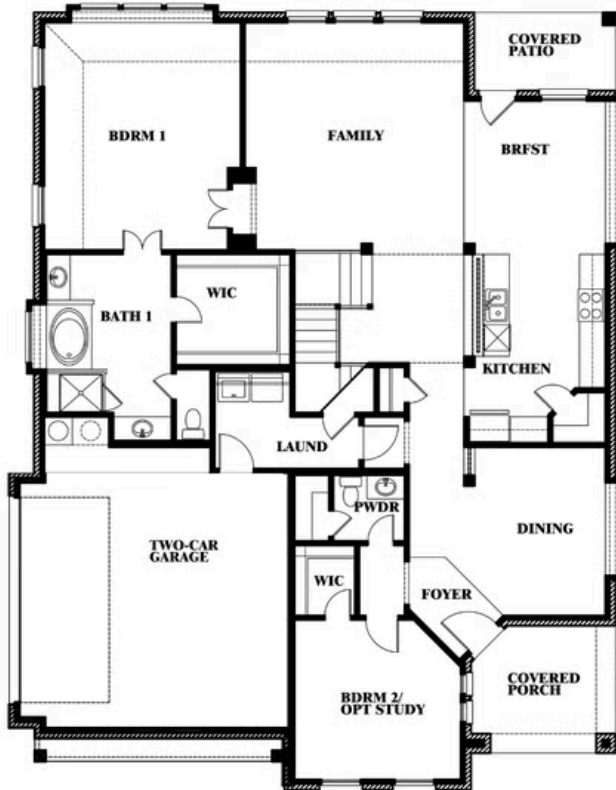

Magnolia Side Entry

HOMES FROM
\$624,990

CLASSIC SERIES

MOCKINGBIRD HILLS CLASSIC ACRE

15 HARRIER STREET, JOSHUA, TX 76058

3,187
SQUARE FEET

4
BEDROOMS

2.5
BATHROOMS

2
CAR GARAGE

Magnolia Side Entry

MOCKINGBIRD HILLS CLASSIC ACRE
15 HARRIER STREET, JOSHUA, TX 76058

Magnolia Side Entry

This brochure is for general informational purposes and is to be used as a guide only. Changes may be made during the development process and floorplans, dimensions, fixtures, fittings, finishes and specifications are subject to change without notice. Window placement, balcony configuration, wardrobe sizes and living areas may vary slightly within each plan type. EQUAL HOUSING OPPORTUNITY