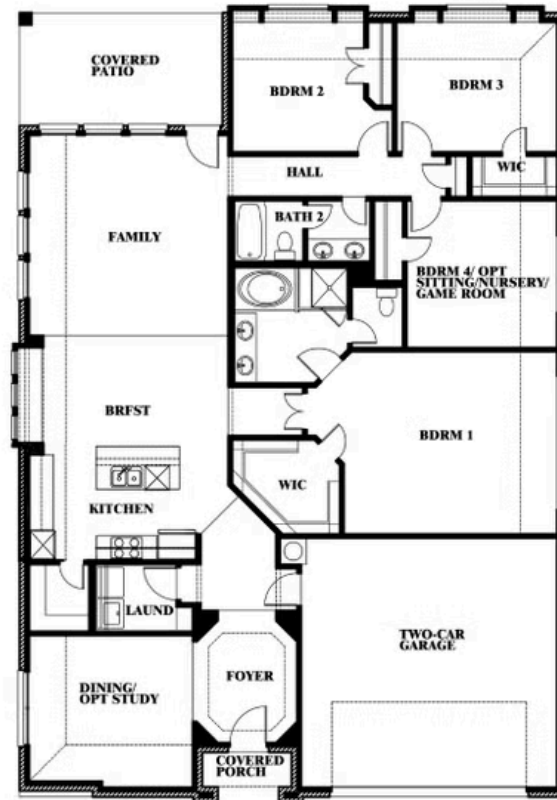

Hawthorne

HOMES FROM
\$431,990

CLASSIC SERIES

SILO MILLS CLASSIC 70

4425 SWEET ACRES AVE, JOSHUA, TX 76058

2,235
SQUARE FEET

4
BEDROOMS

2.0
BATHROOMS

2
CAR GARAGE

ELEVATION A

ELEVATION B

ELEVATION B

ELEVATION C

ELEVATION C

Hawthorne

SILO MILLS CLASSIC 70

4425 SWEET ACRES AVE, JOSHUA, TX 76058

Hawthorne

This brochure is for general informational purposes and is to be used as a guide only. Changes may be made during the development process and floorplans, dimensions, fixtures, fittings, finishes and specifications are subject to change without notice. Window placement, balcony configuration, wardrobe sizes and living areas may vary slightly within each plan type. EQUAL HOUSING OPPORTUNITY

Hawthorne

SILO MILLS CLASSIC 70

4425 SWEET ACRES AVE, JOSHUA, TX 76058

Hawthorne Opt. Deluxe Kitchen

This brochure is for general informational purposes and is to be used as a guide only. Changes may be made during the development process and floorplans, dimensions, fixtures, fittings, finishes and specifications are subject to change without notice. Window placement, balcony configuration, wardrobe sizes and living areas may vary slightly within each plan type. EQUAL HOUSING OPPORTUNITY